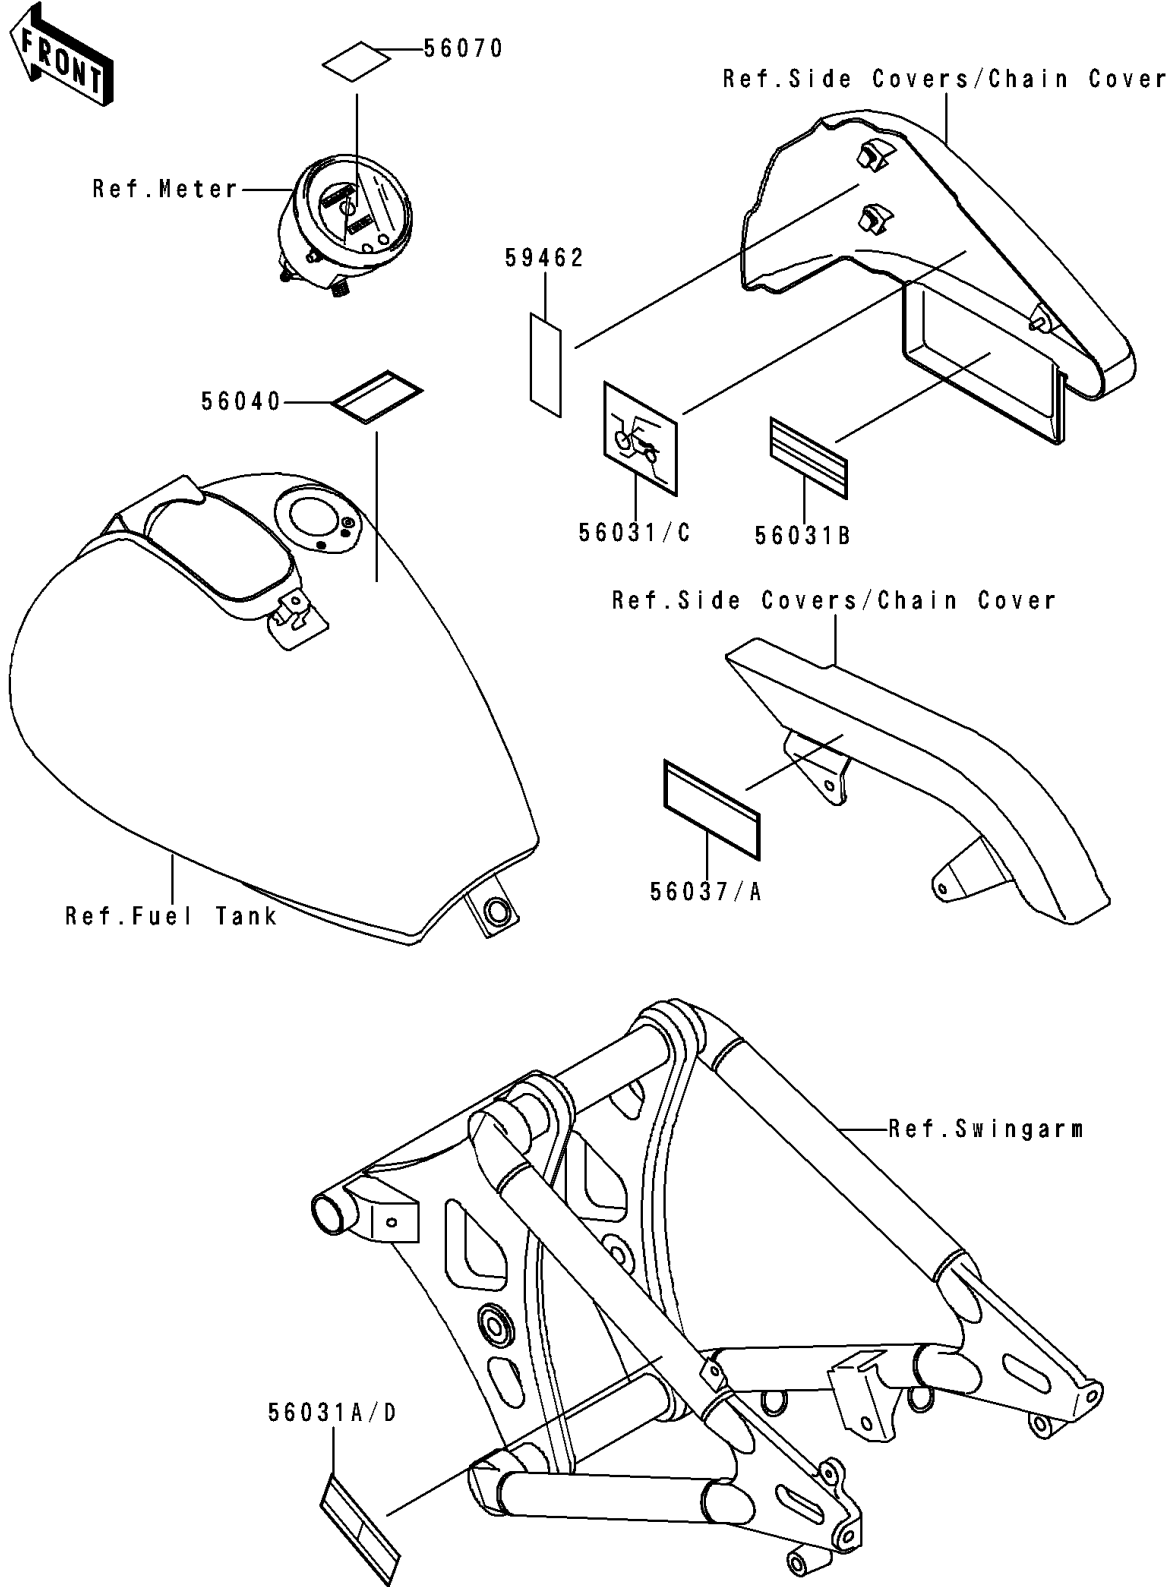

1997 Vulcan 800 PARTS DIAGRAM

Labels

F2860

1997 Vulcan 800 PARTS LIST

Labels

ITEM NAME	PART NUMBER	QUANTITY
LABEL-MANUAL,DAILY SAFETY (Ref # 56031)	56031-1936	1
LABEL-MANUAL,OIL&OIL FILTER (Ref # 56031B)	56031-1938	1
LABEL-MANUAL,CHAIN (Ref # 56031A)	56031-1937	1
LABEL-MANUAL,DAILY SAFETY (Ref # 56031C)	56031-1940	1
LABEL-MANUAL,CHAIN (Ref # 56031D)	56031-1941	1
LABEL-SPECIFICATION,TIRE&LOAD (Ref # 56037)	56037-1670	1
LABEL-SPECIFICATION,TIRE&LOAD (Ref # 56037A)	56037-1678	1
LABEL-WARNING,EVAPO (Ref # 56040)	56040-1121	1
LABEL-WARNING,BREAK IN CAUTION (Ref # 56070)	56070-1095	1
LABEL-CERTIFICATION,EVAPO ROUT (Ref # 59462)	59462-1755	1