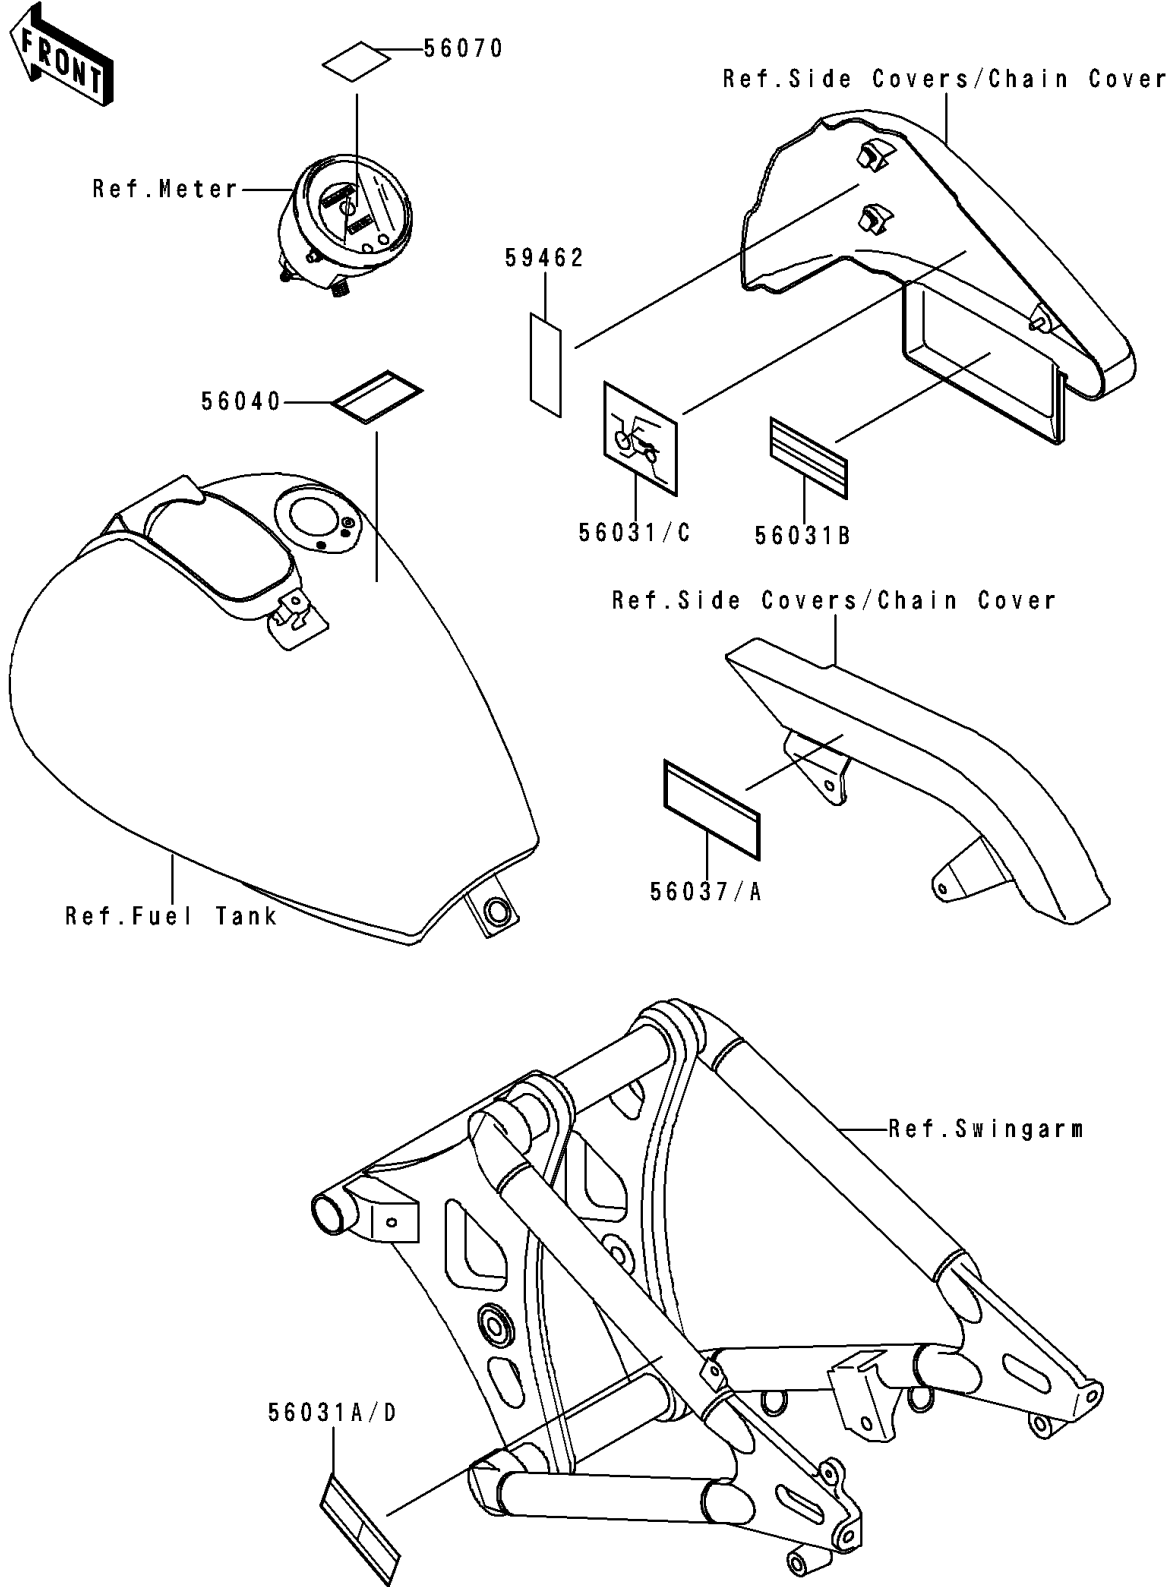

1999 Vulcan 800 PARTS DIAGRAM

Labels

F2860

1999 Vulcan 800 PARTS LIST

Labels

ITEM NAME	PART NUMBER	QUANTITY
LABEL-MANUAL,DAILY SAFETY (Ref # 56031)	56031-1936	1
LABEL-MANUAL,OIL&OIL FILTER (Ref # 56031B)	56031-1938	1
LABEL-MANUAL,CHAIN (Ref # 56031A)	56031-1937	1
LABEL-MANUAL,DAILY SAFETY (Ref # 56031C)	56031-1940	1
LABEL-MANUAL,CHAIN (Ref # 56031D)	56031-1941	1
LABEL-SPECIFICATION,TIRE&LOAD (Ref # 56037)	56037-1670	1
LABEL-SPECIFICATION,TIRE&LOAD (Ref # 56037A)	56037-1678	1
LABEL-WARNING,EVAPO (Ref # 56040)	56040-1121	1
LABEL-WARNING,BREAK IN CAUTION (Ref # 56070)	56070-1095	1
LABEL-CERTIFICATION,EVAPO ROUT (Ref # 59462)	59462-1755	1