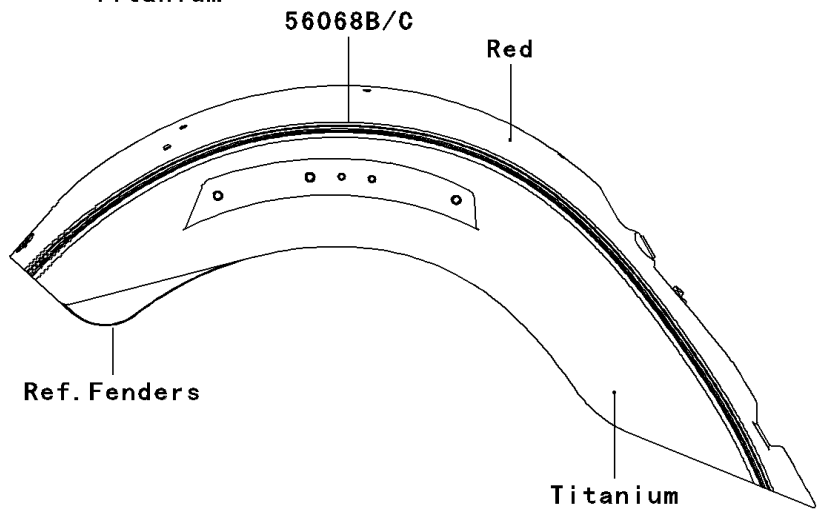

# 2009 Vulcan® 2000 Classic PARTS DIAGRAM

Decals(Red/Titanium)(H9F)

F2861A

## 2009 Vulcan® 2000 Classic PARTS LIST

Decals(Red/Titanium)(H9F)

ITEM NAME	PART NUMBER	QUANTITY
MARK,SIDE COVER,RH,KAWASAKI (Ref # 56052)	56052-0234	1
MARK,FUEL TANK,LH (Ref # 56052A)	56052-0277	1
MARK,FUEL TANK,RH (Ref # 56052B)	56052-0278	1
PATTERN,FUEL TANK,LH (Ref # 56068)	56068-1356	1
PATTERN,FUEL TANK,RH (Ref # 56068A)	56068-1357	1
PATTERN,RR FENDER,LH (Ref # 56068B)	56068-1358	1
PATTERN,RR FENDER,RH (Ref # 56068C)	56068-1359	1
PATTERN,FR FENDER,LH (Ref # 56068D)	56068-1360	1
PATTERN,FR FENDER,RH (Ref # 56068E)	56068-1361	1