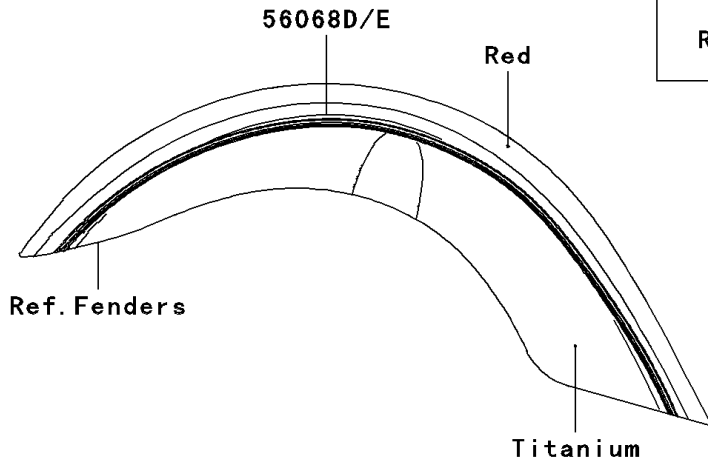

# 2009 Vulcan® 2000 Classic PARTS DIAGRAM

Decals(Red/Titanium)(H9F)

F2861A

## 2009 Vulcan® 2000 Classic PARTS LIST

Decals(Red/Titanium)(H9F)

ITEM NAME	PART NUMBER	QUANTITY
MARK,SIDE COVER,RH,KAWASAKI (Ref # 56052)	56052-0234	1
MARK,FUEL TANK,LH (Ref # 56052A)	56052-0277	1
MARK,FUEL TANK,RH (Ref # 56052B)	56052-0278	1
PATTERN,FUEL TANK,LH (Ref # 56068)	56068-1356	1
PATTERN,FUEL TANK,RH (Ref # 56068A)	56068-1357	1
PATTERN,RR FENDER,LH (Ref # 56068B)	56068-1358	1
PATTERN,RR FENDER,RH (Ref # 56068C)	56068-1359	1
PATTERN,FR FENDER,LH (Ref # 56068D)	56068-1360	1
PATTERN,FR FENDER,RH (Ref # 56068E)	56068-1361	1