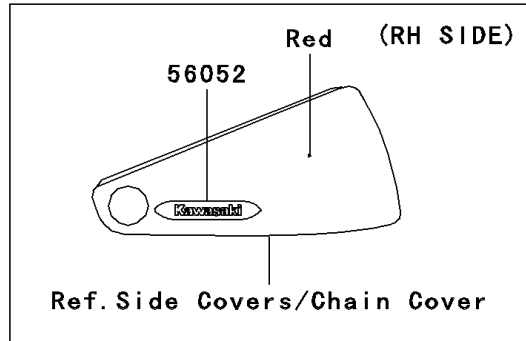

# 2009 Vulcan® 2000 Classic PARTS DIAGRAM

Decals(Red/Titanium)(H9F)

F2861A

## 2009 Vulcan® 2000 Classic PARTS LIST

Decals(Red/Titanium)(H9F)

ITEM NAME	PART NUMBER	QUANTITY
MARK,SIDE COVER,RH,KAWASAKI (Ref # 56052)	56052-0234	1
MARK,FUEL TANK,LH (Ref # 56052A)	56052-0277	1
MARK,FUEL TANK,RH (Ref # 56052B)	56052-0278	1
PATTERN,FUEL TANK,LH (Ref # 56068)	56068-1356	1
PATTERN,FUEL TANK,RH (Ref # 56068A)	56068-1357	1
PATTERN,RR FENDER,LH (Ref # 56068B)	56068-1358	1
PATTERN,RR FENDER,RH (Ref # 56068C)	56068-1359	1
PATTERN,FR FENDER,LH (Ref # 56068D)	56068-1360	1
PATTERN,FR FENDER,RH (Ref # 56068E)	56068-1361	1