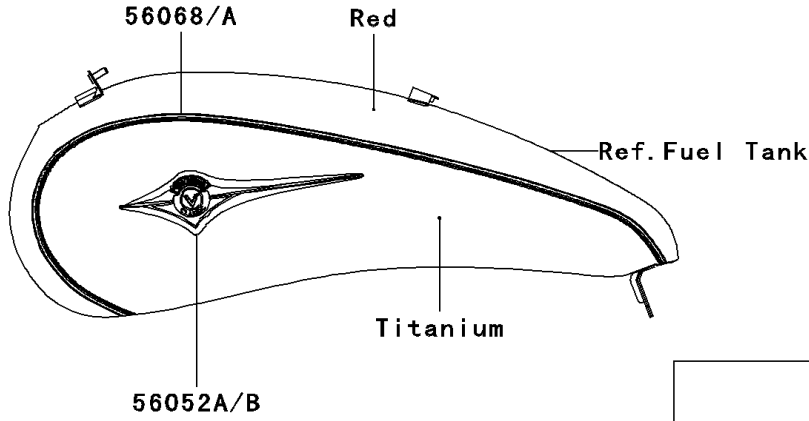

# 2009 Vulcan® 2000 Classic PARTS DIAGRAM

Decals(Red/Titanium)(H9F)

F2861A

## 2009 Vulcan® 2000 Classic PARTS LIST

Decals(Red/Titanium)(H9F)

ITEM NAME	PART NUMBER	QUANTITY
MARK,SIDE COVER,RH,KAWASAKI (Ref # 56052)	56052-0234	1
MARK,FUEL TANK,LH (Ref # 56052A)	56052-0277	1
MARK,FUEL TANK,RH (Ref # 56052B)	56052-0278	1
PATTERN,FUEL TANK,LH (Ref # 56068)	56068-1356	1
PATTERN,FUEL TANK,RH (Ref # 56068A)	56068-1357	1
PATTERN,RR FENDER,LH (Ref # 56068B)	56068-1358	1
PATTERN,RR FENDER,RH (Ref # 56068C)	56068-1359	1
PATTERN,FR FENDER,LH (Ref # 56068D)	56068-1360	1
PATTERN,FR FENDER,RH (Ref # 56068E)	56068-1361	1