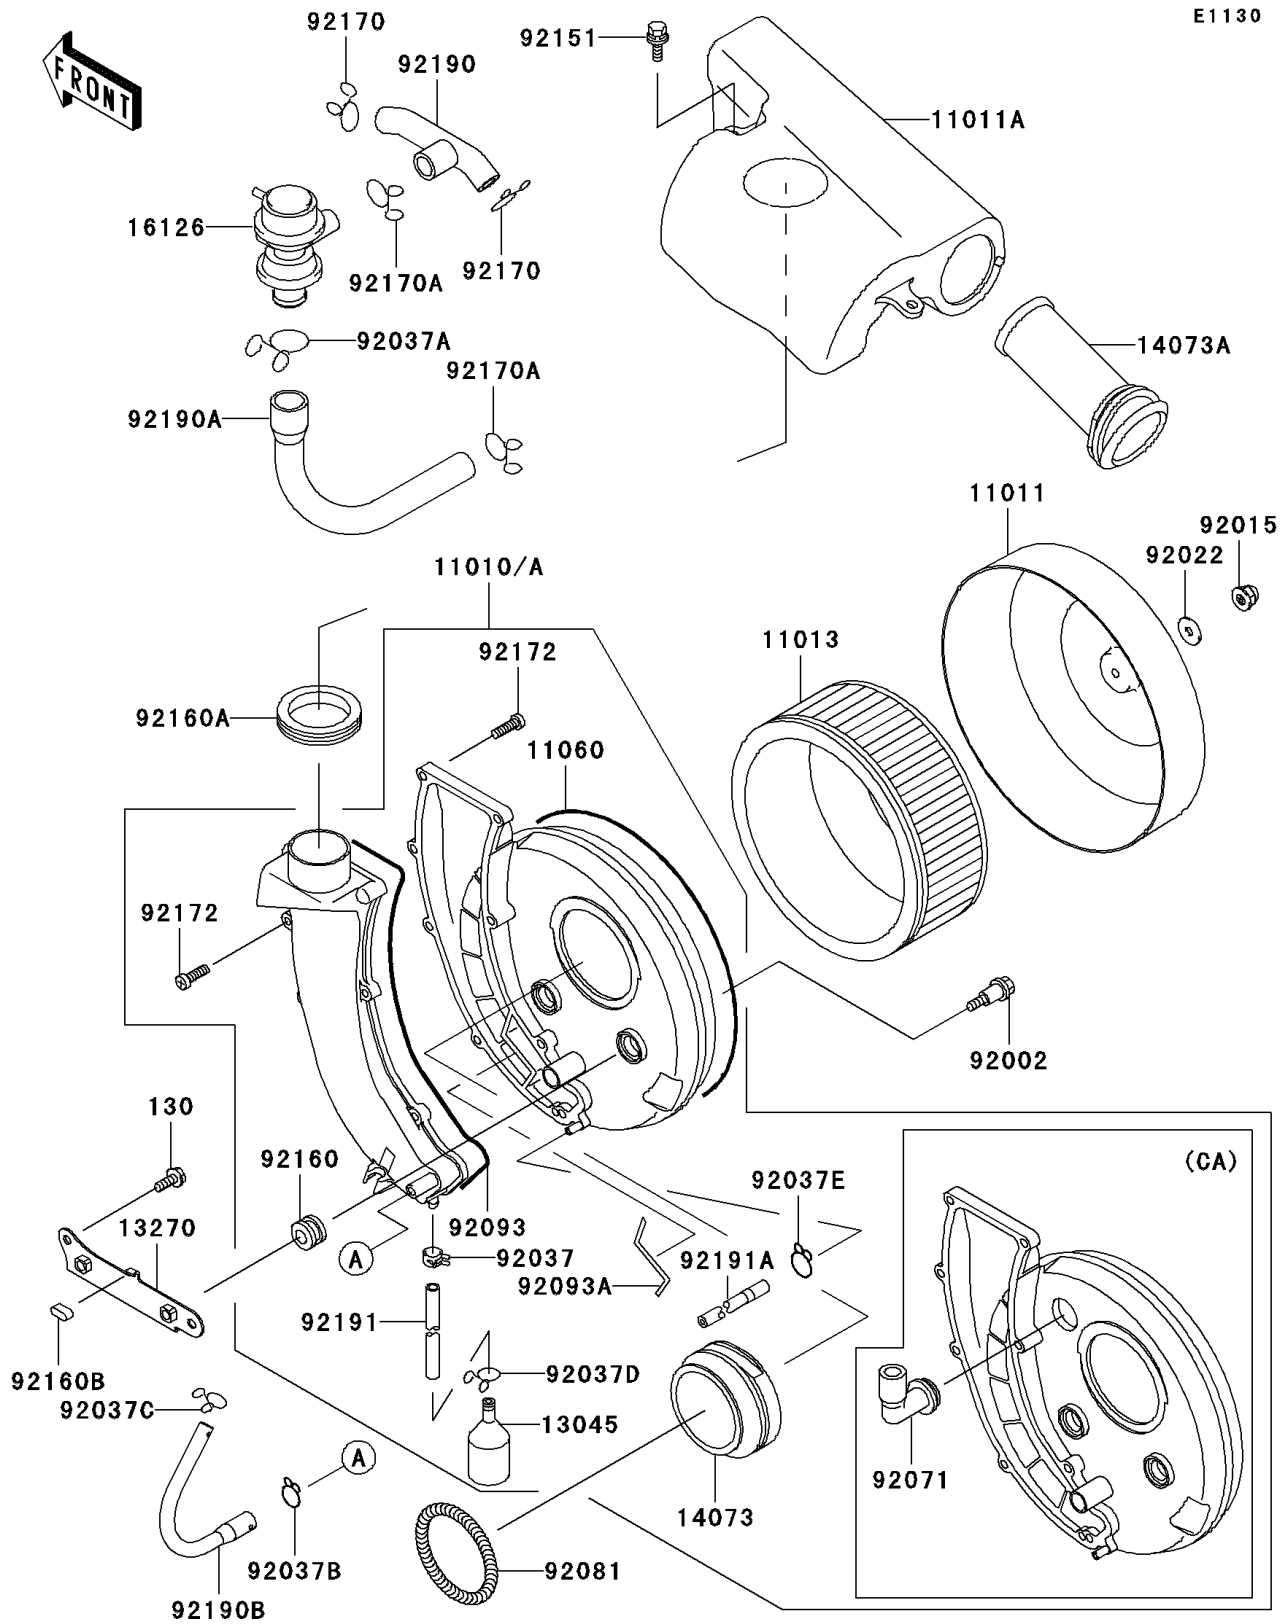

2005 Vulcan 800 PARTS DIAGRAM

Air Cleaner

2005 Vulcan 800 PARTS LIST

Air Cleaner

ITEM NAME	PART NUMBER	QUANTITY
BOLT-FLANGED,6X16,BLACK (Ref # 130)	130J0616	2
CASE-AIR FILTER,COVER (Ref # 11011)	11011-1453	1
CASE-AIR FILTER,CHAMBER (Ref # 11011A)	11011-1454	1
ELEMENT-AIR FILTER (Ref # 11013)	11013-1243	1
GASKET,AIR FILTER (Ref # 11060)	11060-1721	1
RECEIVER-OIL (Ref # 13045)	13045-1057	1
PLATE,AIR FILTER CASE (Ref # 13270)	13270-1388	1
DUCT,AIR FILTER (Ref # 14073)	14073-1622	1
DUCT,AIR FILTER CHAMBER (Ref # 14073A)	14073-1623	1
VALVE,AIR SWITCH (Ref # 16126)	16126-1289	1
BOLT (Ref # 92002)	92002-1595	2
NUT,CAP,6MM (Ref # 92015)	92015-1385	1
WASHER,6.5X20X1.6,WHITE (Ref # 92022)	92022-193	1
CLAMP,TUBE (Ref # 92037)	92037-010	1
CLAMP,TUBE (Ref # 92037A)	92037-1076	1
CLAMP,FUEL TUBE (Ref # 92037B)	92037-1271	1
CLAMP,TUBE (Ref # 92037C)	92037-147	1
CLAMP (Ref # 92037D)	92037-1712	1
CLAMP,TUBE (Ref # 92037E)	92037-3025	1
SPRING,DUCT (Ref # 92081)	92081-1638	1
SEAL,AIR FILTER (Ref # 92093)	92093-1501	1
SEAL,AIR FILTER (Ref # 92093A)	92093-1502	1
BOLT (Ref # 92151)	92151-1579	2
DAMPER (Ref # 92160)	92160-1594	2
DAMPER (Ref # 92160A)	92160-1600	1
DAMPER,PLATE (Ref # 92160B)	92160-1605	1
CLAMP (Ref # 92170)	92170-1017	2
CLAMP,TUBE (Ref # 92170A)	92170-1445	2
SCREW,TAPPING,5X20 (Ref # 92172)	92172-0009	8

2005 Vulcan 800 PARTS LIST

Air Cleaner

ITEM NAME	PART NUMBER	QUANTITY
TUBE,AIR SWITCH-HEAD (Ref # 92190)	92190-1600	1
TUBE,AIR SWITCH-FILTER CASE (Ref # 92190A)	92190-1601	1
TUBE,BREATHER (Ref # 92190B)	92190-1602	1
TUBE,6X9X345 (Ref # 92191)	92191-1111	1
TUBE (Ref # 92191A)	92191-1112	1
FILTER-ASSY-AIR (Ref # 11010)	11010-0031	1
FILTER-ASSY-AIR (Ref # 11010A)	11010-1671	1
GROMMET,AIR FILTER (Ref # 92071)	92071-1114	1