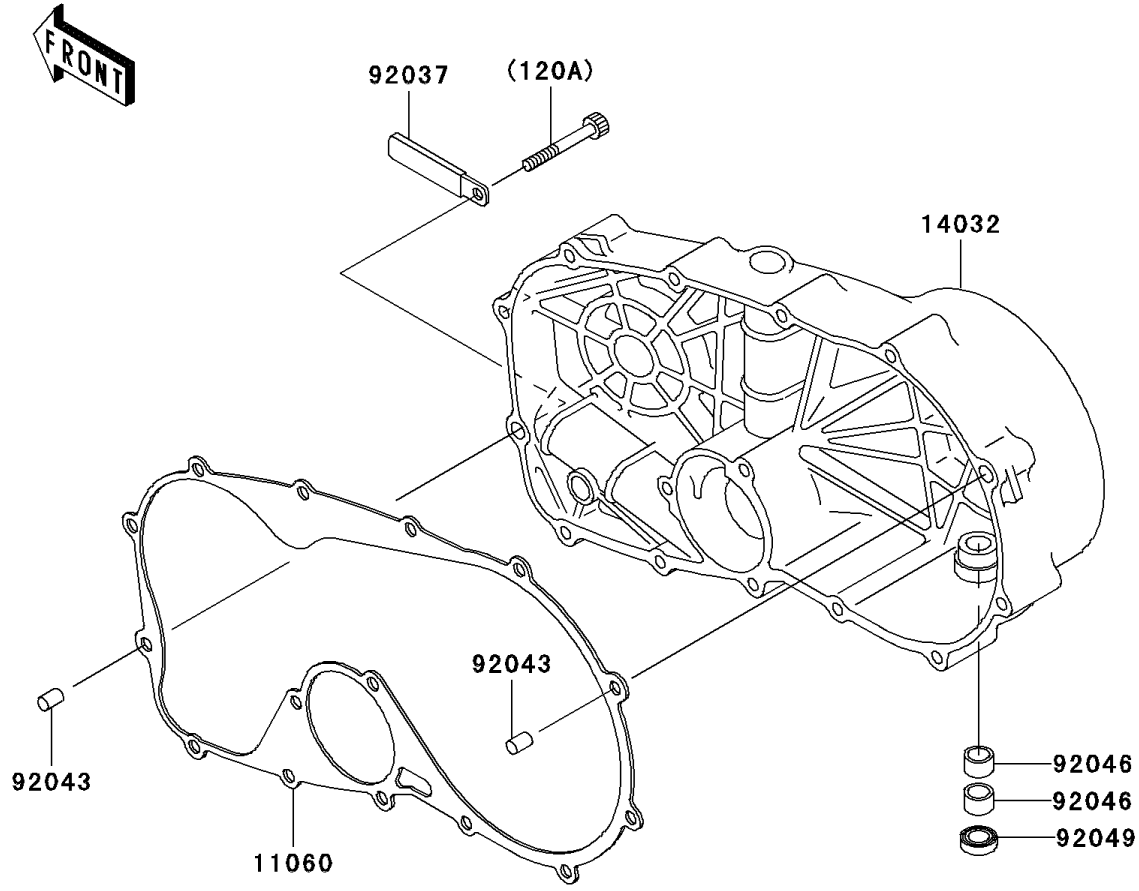

# 2004 Vulcan 800 PARTS DIAGRAM

Right Engine Cover(s)

E1436

# 2004 Vulcan 800 PARTS LIST

Right Engine Cover(s)

ITEM NAME	PART NUMBER	QUANTITY
-----------	-------------	----------