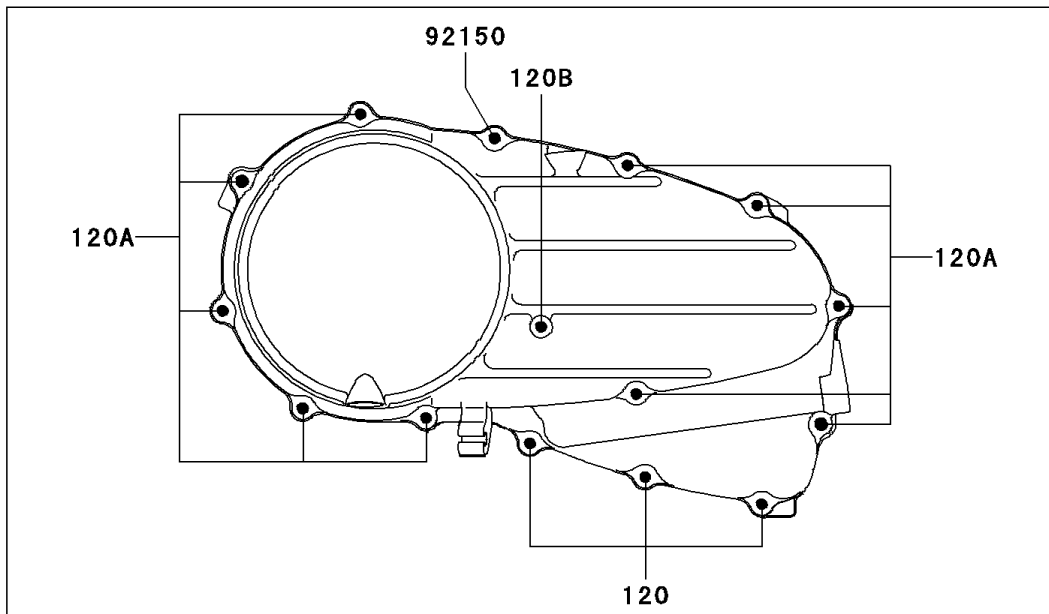

# 2004 Vulcan 800 PARTS DIAGRAM

Right Engine Cover(s)

E1436

# 2004 Vulcan 800 PARTS LIST

Right Engine Cover(s)

ITEM NAME	PART NUMBER	QUANTITY
-----------	-------------	----------