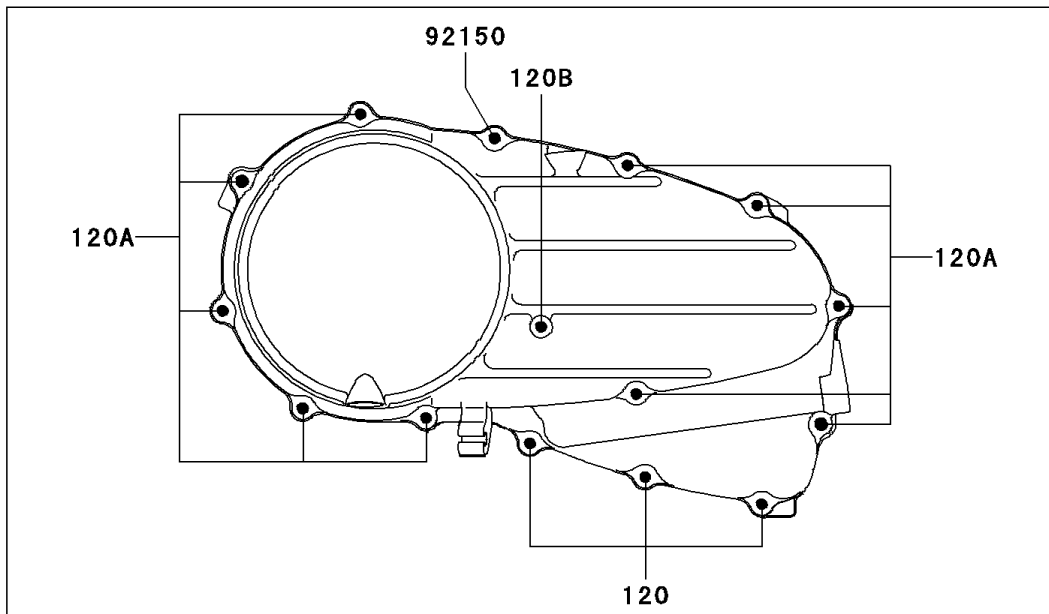

2005 Vulcan 800 PARTS DIAGRAM

Right Engine Cover(s)

E1436

2005 Vulcan 800 PARTS LIST

Right Engine Cover(s)

ITEM NAME	PART NUMBER	QUANTITY
BOLT-SOCKET (Ref # 120)	120R0630	3
BOLT-SOCKET (Ref # 120A)	120R0650	10
BOLT-SOCKET (Ref # 120B)	120R0665	1
GASKET,CLUTCH COVER (Ref # 11060)	11060-1926	1
COVER-CLUTCH (Ref # 14032)	14032-1403	1
CLAMP,L=60 (Ref # 92037)	92037-1069	1
PIN,6.2X8X14 (Ref # 92043)	92043-1263	2
BEARING-NEEDLE,HK1210 (Ref # 92046)	92046-1010	2
SEAL-OIL,TB12205.5 (Ref # 92049)	92049-1271	1
BOLT,SOCKET,6X50 (Ref # 92150)	92150-1436	1