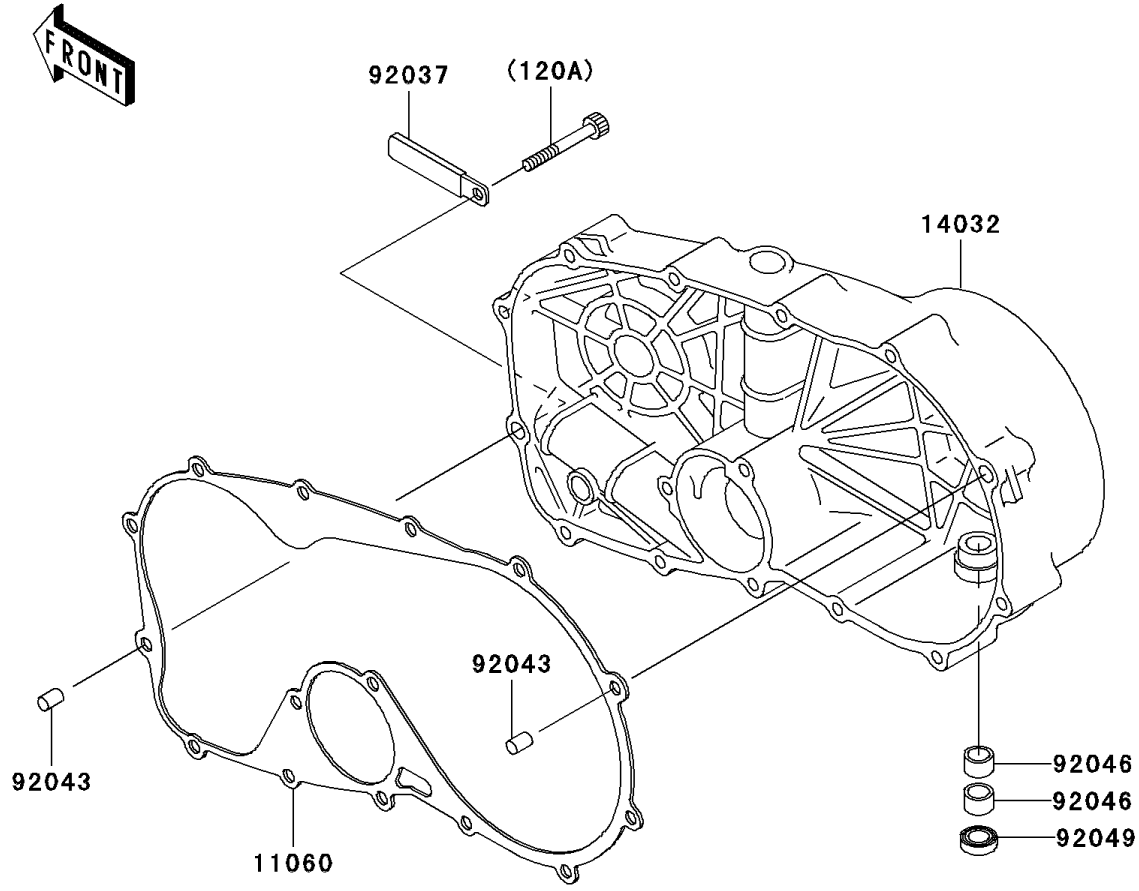

2005 Vulcan 800 PARTS DIAGRAM

Right Engine Cover(s)

E1436

2005 Vulcan 800 PARTS LIST

Right Engine Cover(s)

ITEM NAME	PART NUMBER	QUANTITY
BOLT-SOCKET (Ref # 120)	120R0630	3
BOLT-SOCKET (Ref # 120A)	120R0650	10
BOLT-SOCKET (Ref # 120B)	120R0665	1
GASKET,CLUTCH COVER (Ref # 11060)	11060-1926	1
COVER-CLUTCH (Ref # 14032)	14032-1403	1
CLAMP,L=60 (Ref # 92037)	92037-1069	1
PIN,6.2X8X14 (Ref # 92043)	92043-1263	2
BEARING-NEEDLE,HK1210 (Ref # 92046)	92046-1010	2
SEAL-OIL,TB12205.5 (Ref # 92049)	92049-1271	1
BOLT,SOCKET,6X50 (Ref # 92150)	92150-1436	1