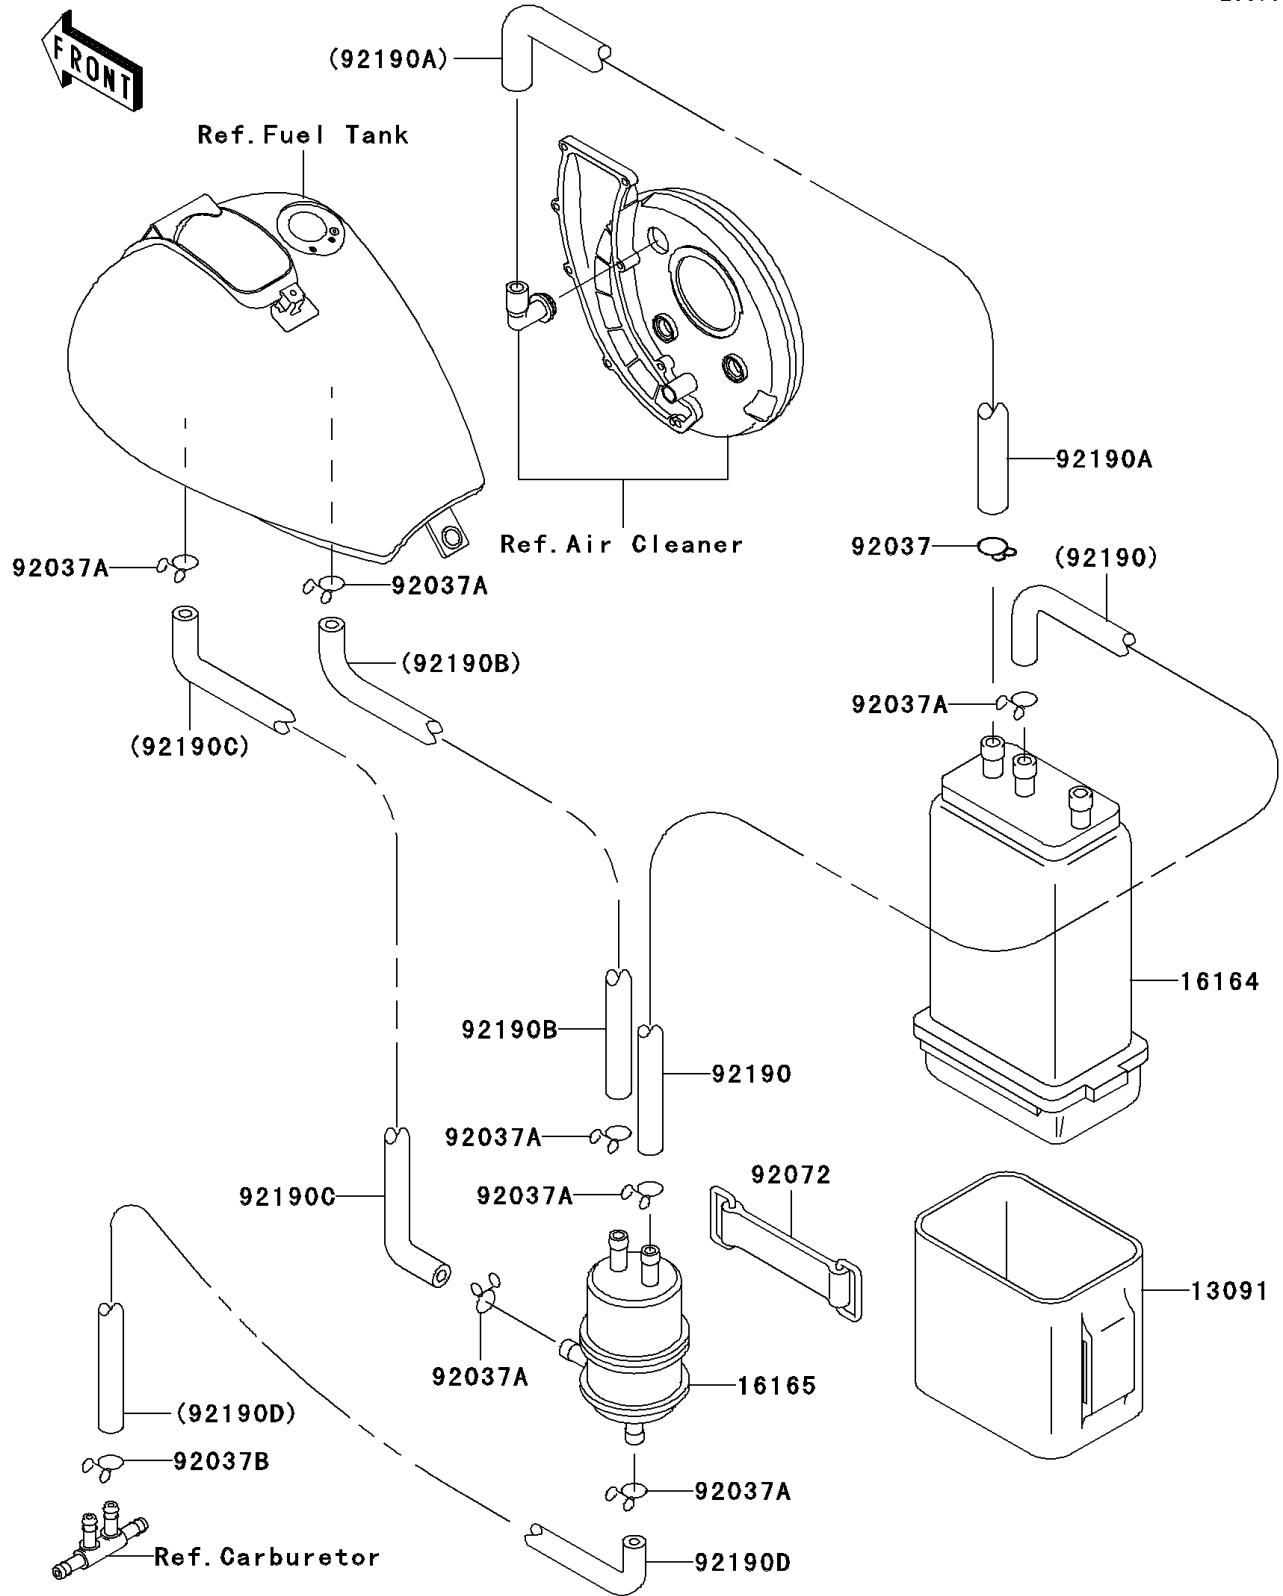

2004 Vulcan 800 PARTS DIAGRAM

Fuel Evaporative System(CA)

E1650

2004 Vulcan 800 PARTS LIST

Fuel Evaporative System(CA)

ITEM NAME	PART NUMBER	QUANTITY
HOLDER,CANISTER (Ref # 13091)	13091-1308	1
CANISTER (Ref # 16164)	16164-1052	1
SEPARATOR (Ref # 16165)	16165-1001	1
CLAMP,HOSE (Ref # 92037)	92037-1104	1
CLAMP,TUBE (Ref # 92037A)	92037-147	7
CLAMP (Ref # 92037B)	92037-1610	1
BAND,L=50 (Ref # 92072)	92072-1419	1
TUBE,CANISTER-SEPA (Ref # 92190)	92190-1618	1
TUBE,7X12X540,GREEN (Ref # 92190A)	92190-1619	1
TUBE,SEPA-TANK (Ref # 92190B)	92190-1620	1
TUBE,SEPA-TANK (Ref # 92190C)	92190-1621	1
TUBE,SEPA-FITTING (Ref # 92190D)	92190-1622	1