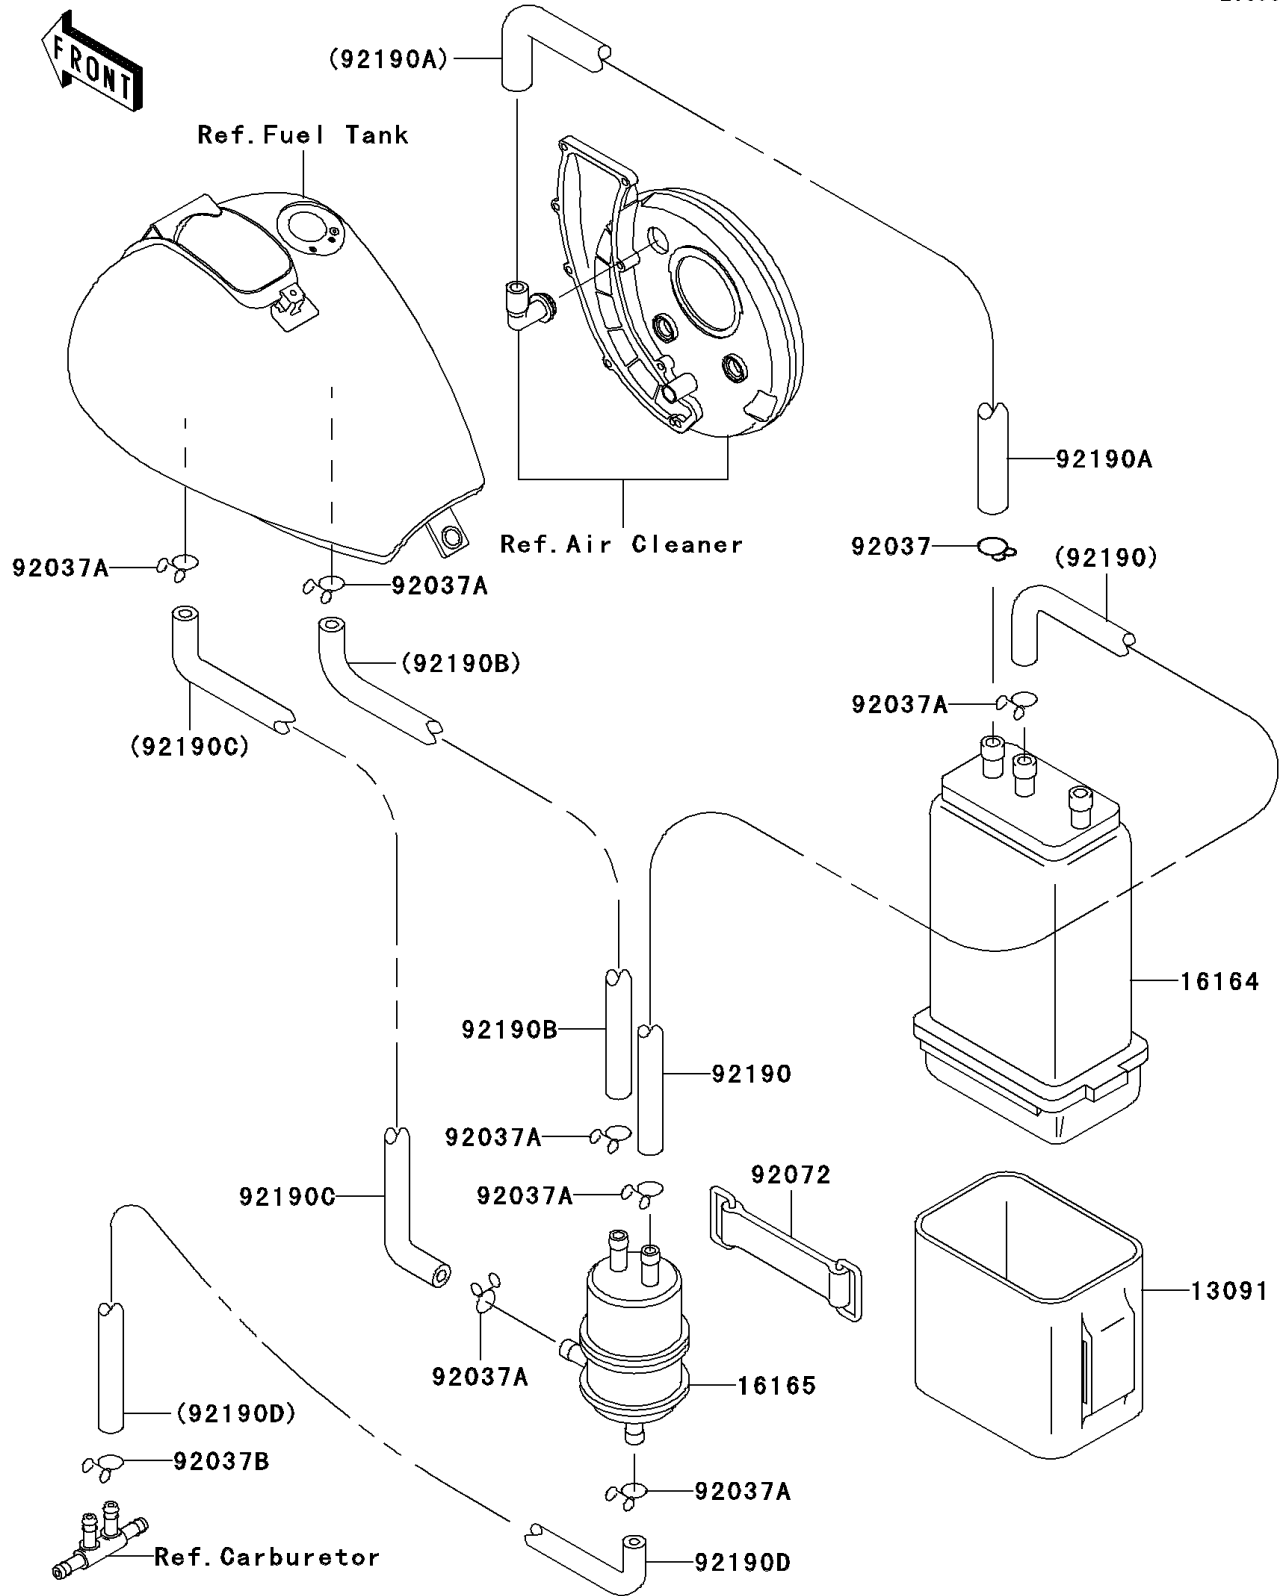

2005 Vulcan 800 PARTS DIAGRAM

Fuel Evaporative System(CA)

E1650

2005 Vulcan 800 PARTS LIST

Fuel Evaporative System(CA)

ITEM NAME	PART NUMBER	QUANTITY
HOLDER,CANISTER (Ref # 13091)	13091-1308	1
CANISTER (Ref # 16164)	16164-1052	1
SEPARATOR (Ref # 16165)	16165-1001	1
CLAMP,HOSE (Ref # 92037)	92037-1104	1
CLAMP,TUBE (Ref # 92037A)	92037-147	7
CLAMP (Ref # 92037B)	92037-1610	1
BAND,L=50 (Ref # 92072)	92072-1419	1
TUBE,CANISTER-SEPA (Ref # 92190)	92190-1618	1
TUBE,7X12X540,GREEN (Ref # 92190A)	92190-1619	1
TUBE,SEPA-TANK (Ref # 92190B)	92190-1620	1
TUBE,SEPA-TANK (Ref # 92190C)	92190-1621	1
TUBE,SEPA-FITTING (Ref # 92190D)	92190-1622	1