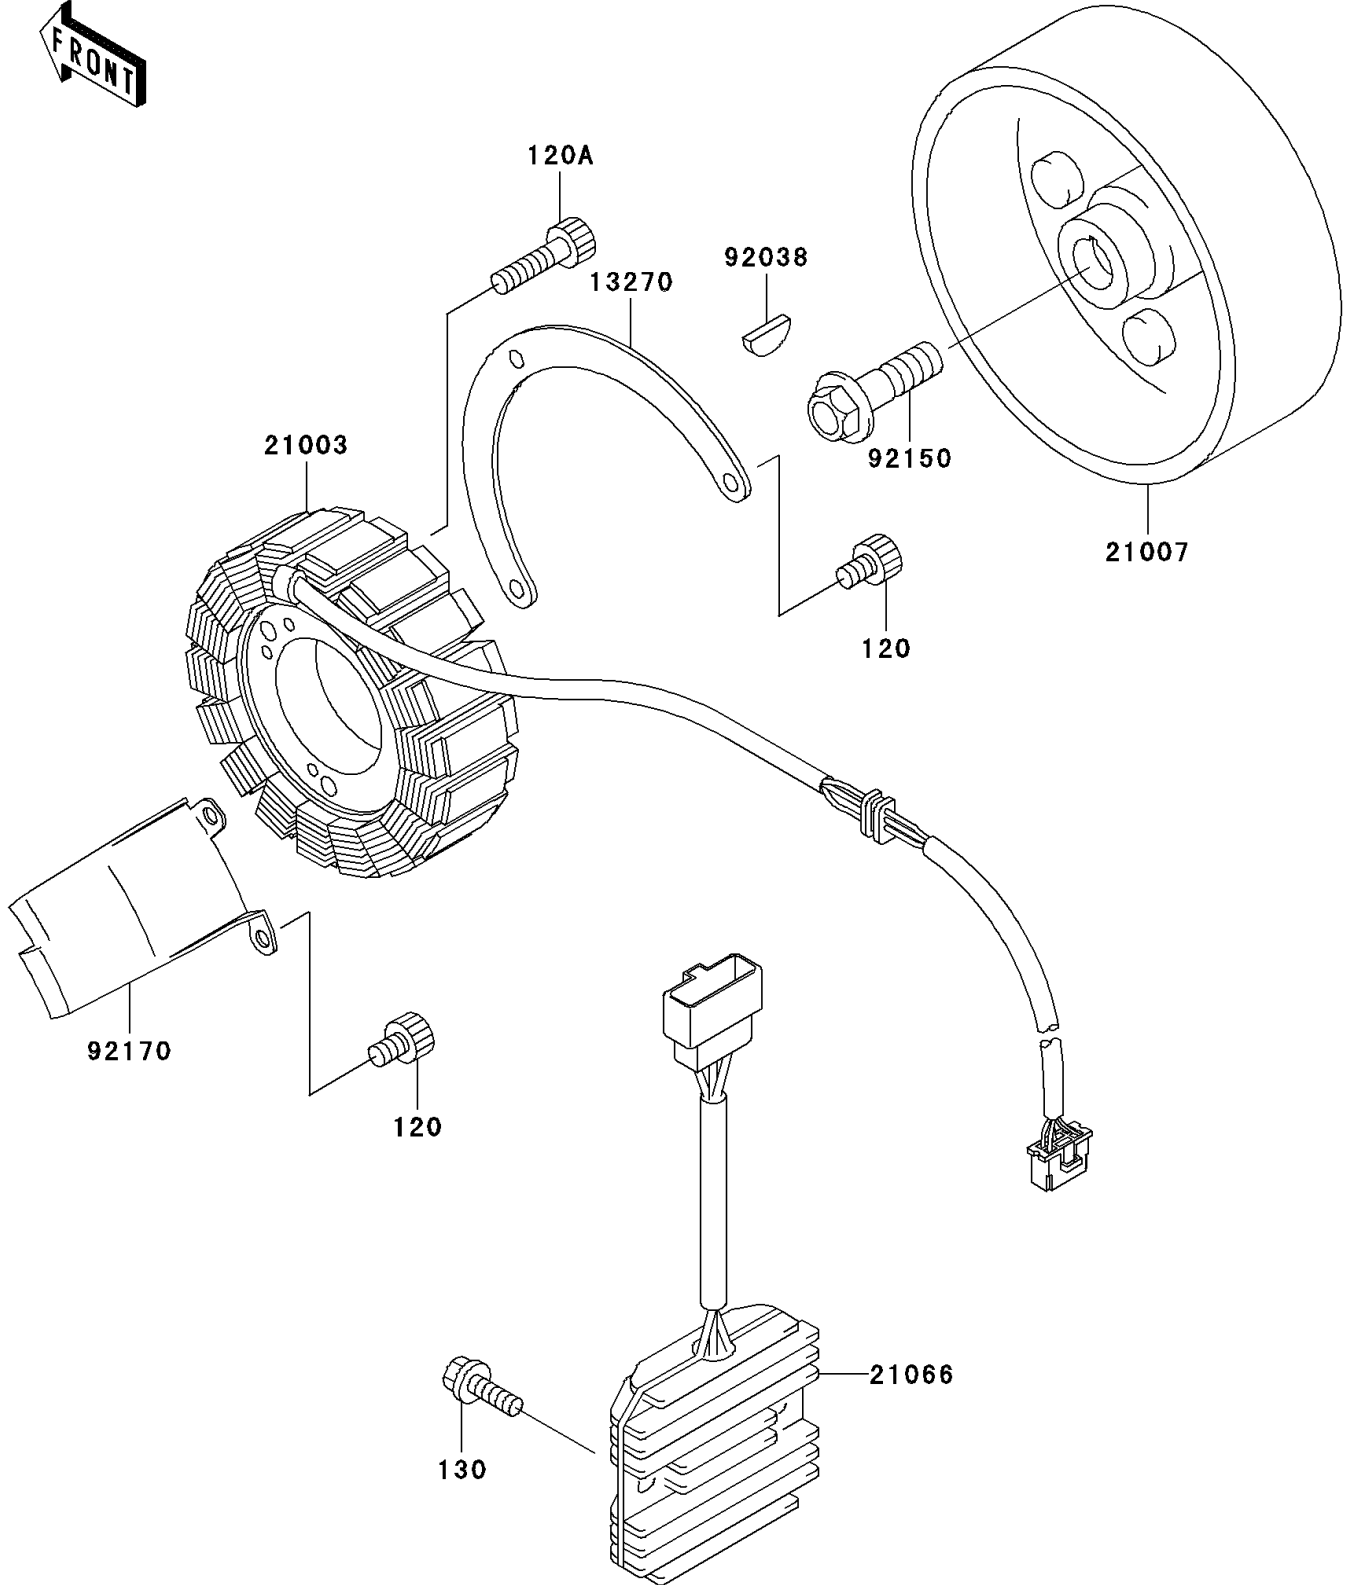

2005 Vulcan 800 PARTS DIAGRAM

Generator

E1810

2005 Vulcan 800 PARTS LIST

Generator

ITEM NAME	PART NUMBER	QUANTITY
BOLT-SOCKET (Ref # 120)	120P0510	5
BOLT-SOCKET,6X35 (Ref # 120A)	120P0635	3
BOLT-FLANGED (Ref # 130)	130J0620	2
PLATE (Ref # 13270)	13270-1398	1
STATOR (Ref # 21003)	21003-1383	1
ROTOR,GENERATOR (Ref # 21007)	21007-1279	1
REGULATOR-VOLTAGE (Ref # 21066)	21066-1099	1
KEY,WOODRUFF (Ref # 92038)	92038-001	1
BOLT,12X40 (Ref # 92150)	92150-1717	1
CLAMP (Ref # 92170)	92170-1559	1