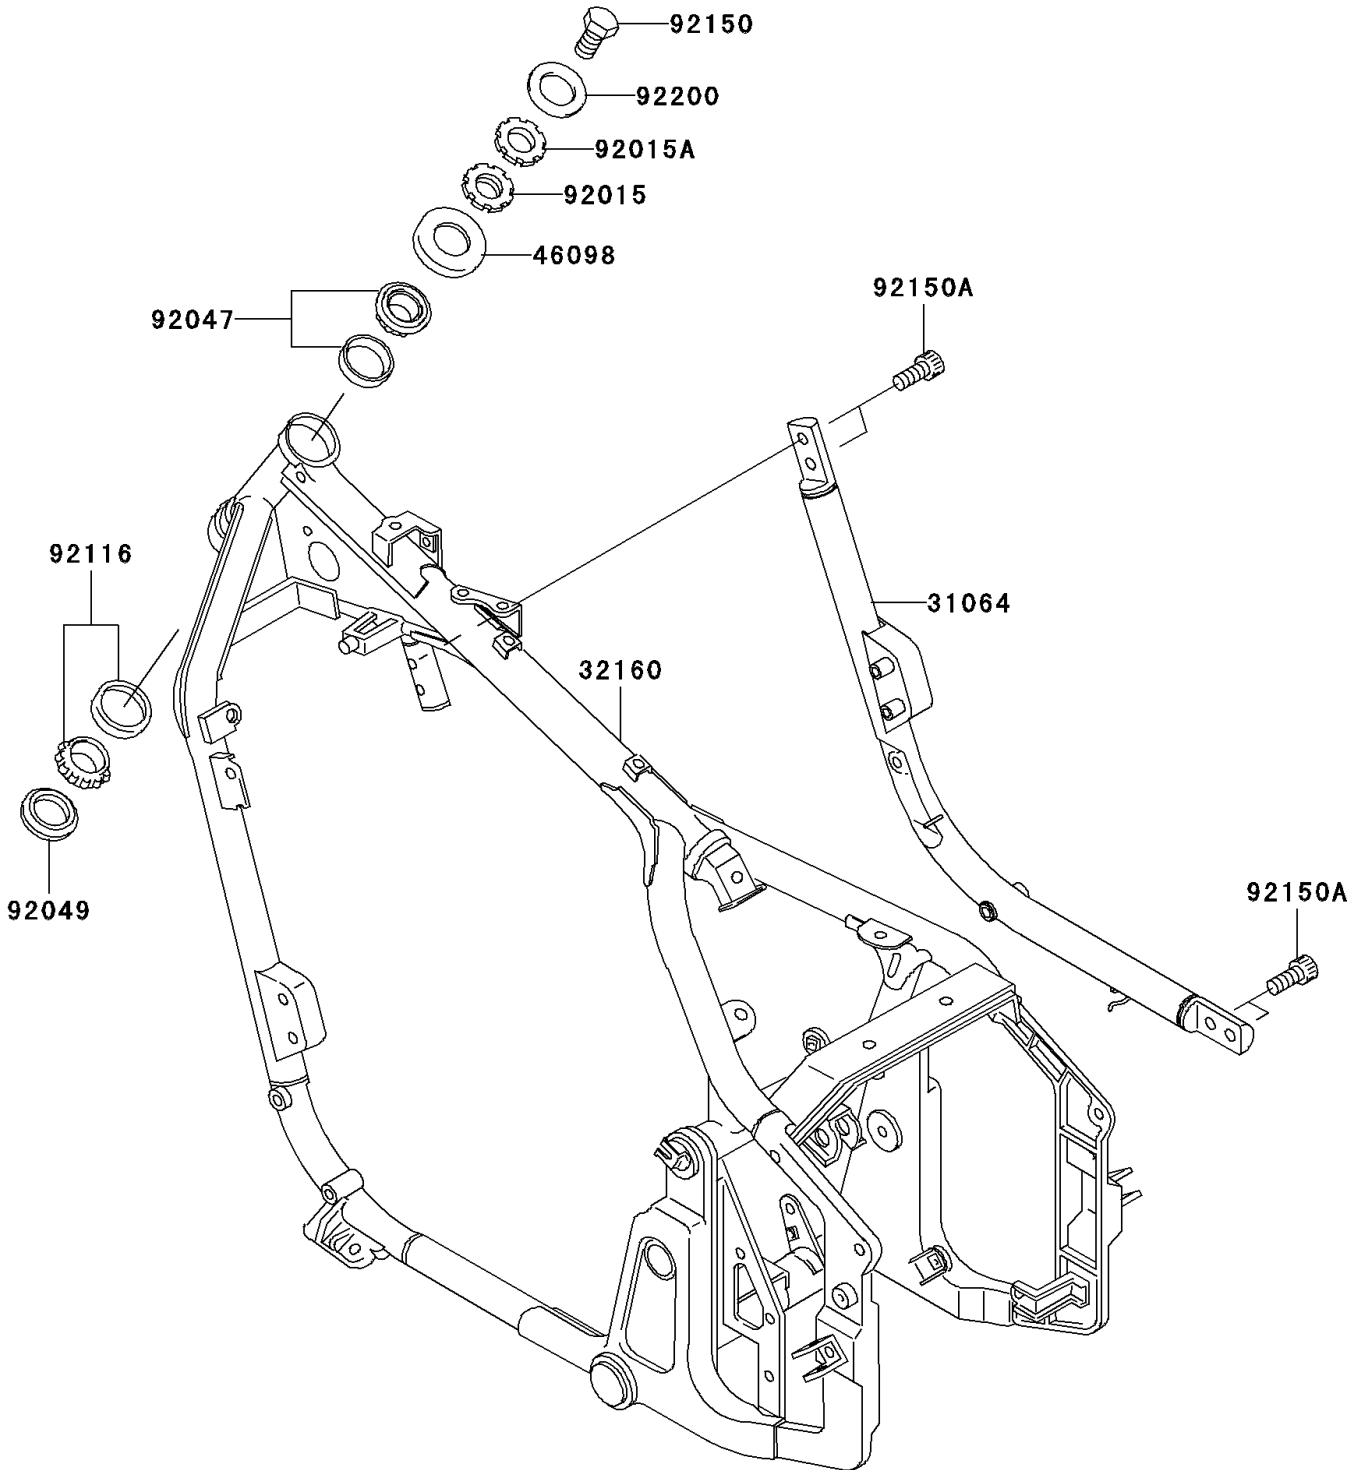

2005 Vulcan 800 PARTS DIAGRAM

Frame

F2120

2005 Vulcan 800 PARTS LIST

Frame

ITEM NAME	PART NUMBER	QUANTITY
PIPE-COMP,DOWNTUBE,RH (Ref # 31064)	31064-1176	1
FRAME-COMP,FR (Ref # 32160)	32160-1502	1
CAP,STEERING STEM (Ref # 46098)	46098-017	1
NUT,25MM,T=10 (Ref # 92015)	92015-1377	1
NUT,25MM,T=6 (Ref # 92015A)	92015-1378	1
RACE,ROLLER,32005JR RS (Ref # 92047)	92047-017	1
SEAL-OIL,XMHE36X52X4J (Ref # 92049)	92049-1162	1
BEARING-ROLLER,HR320/28XJ (Ref # 92116)	92116-1009	1
BOLT,14X25 (Ref # 92150)	92150-1672	1
BOLT,SOCKET,10X23 (Ref # 92150A)	92150-1942	4
WASHER (Ref # 92200)	92200-1140	1