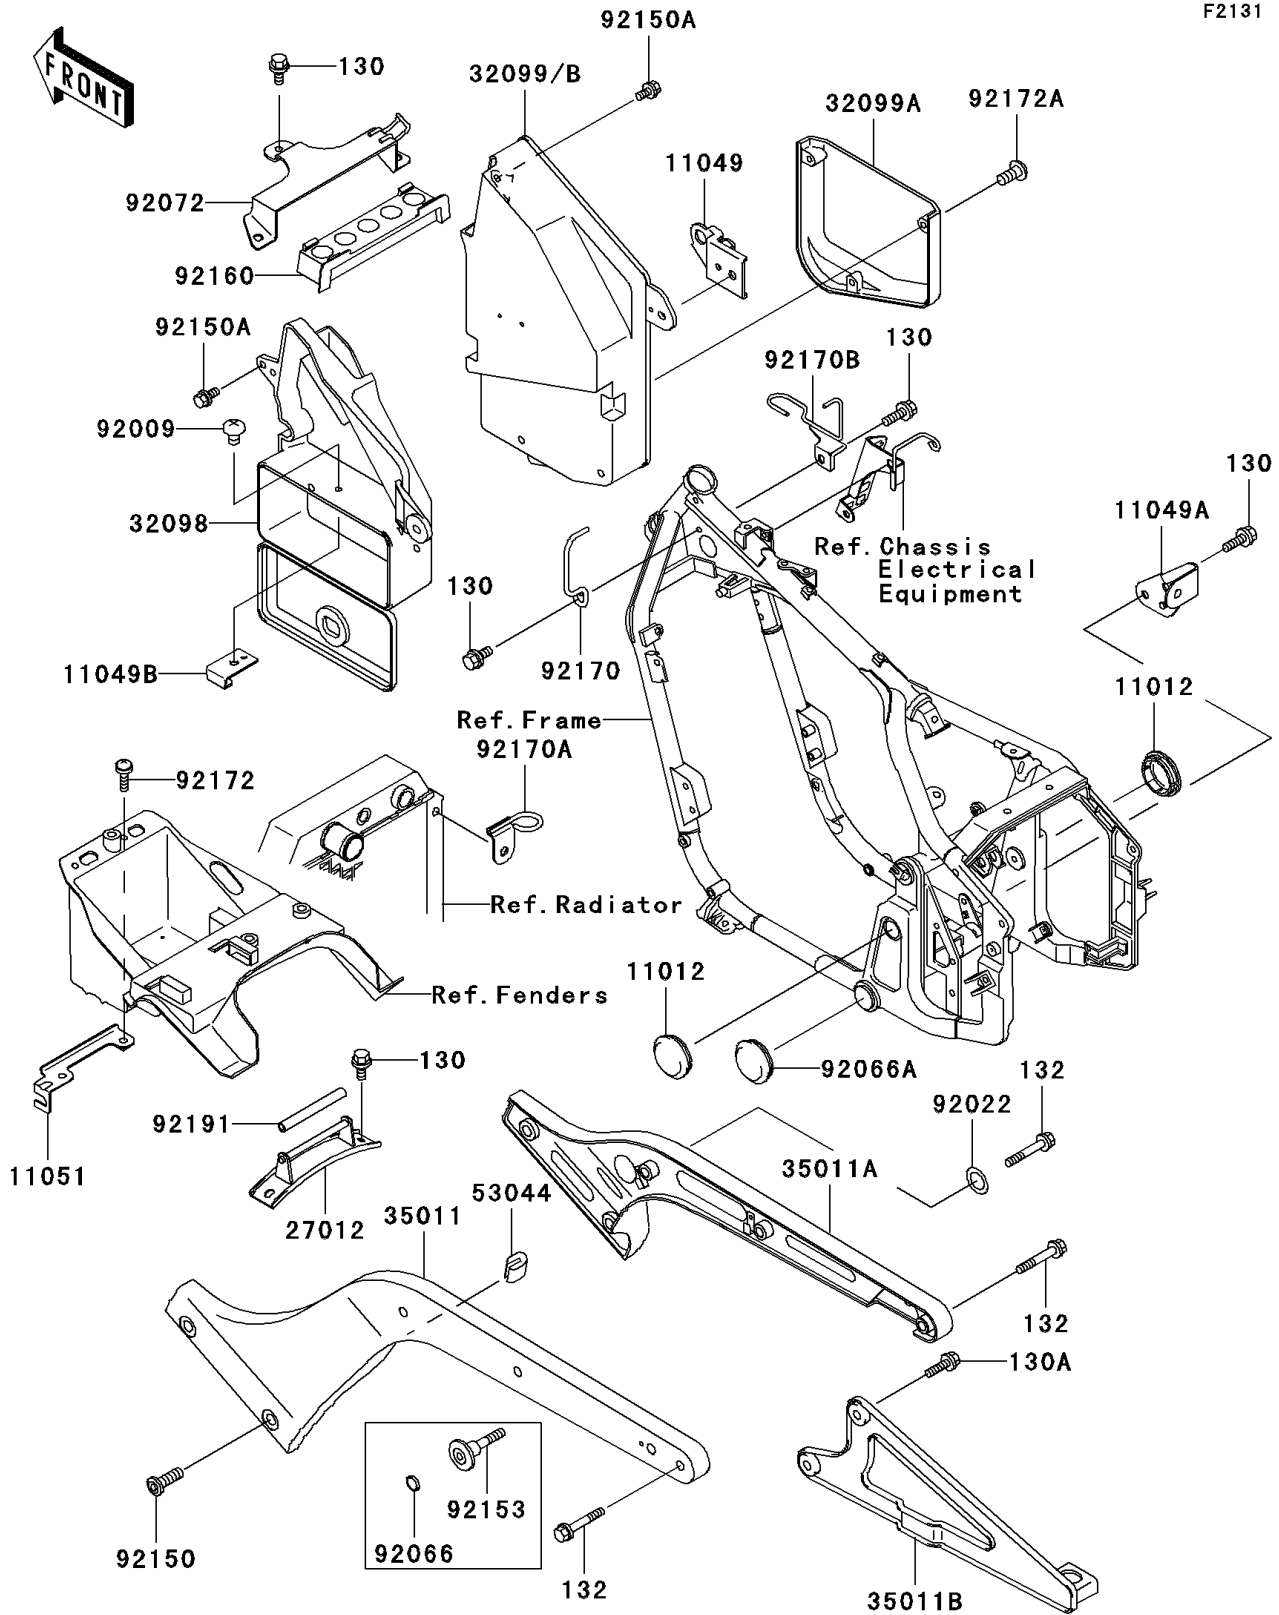

2005 Vulcan 800 PARTS DIAGRAM

Frame Fittings

F2131

2005 Vulcan 800 PARTS LIST

Frame Fittings

ITEM NAME	PART NUMBER	QUANTITY
BOLT-FLANGED (Ref # 130)	130J0612	8
BOLT-FLANGED,8X20 (Ref # 130A)	130J0820	2
BOLT-FLANGED-SMALL (Ref # 132)	132E0835	6
CAP (Ref # 11012)	11012-1926	2
BRACKET,SIDE COVER LOCK (Ref # 11049)	11049-1183	1
BRACKET,RESERVOIR TANK (Ref # 11049A)	11049-1233	1
BRACKET,TOOL CASE LOCK (Ref # 11049B)	11049-1266	1
BRACKET,STARTER CABLE (Ref # 11051)	11051-1328	1
HOOK,SEAT (Ref # 27012)	27012-1495	1
CASE-TOOL (Ref # 32098)	32098-1106	1
CASE (Ref # 32099A)	32099-1164	1
STAY,LH (Ref # 35011)	35011-1725	1
STAY,RH (Ref # 35011A)	35011-1726	1
STAY,MUFFLER (Ref # 35011B)	35011-1727	1
TRIM,L=20 (Ref # 53044)	53044-1292	2
SCREW,5X14 (Ref # 92009)	92009-1653	1
WASHER (Ref # 92022)	92022-1823	2
PLUG (Ref # 92066)	92066-1277	2
PLUG (Ref # 92066A)	92066-1434	1
BAND,BATTERY (Ref # 92072)	92072-1320	1
BOLT,SOCKET,10X30 (Ref # 92150)	92150-1517	4
BOLT,FLANGED,6X14 (Ref # 92150A)	92150-1689	7
BOLT,BUNGEE CORD HOOK (Ref # 92153)	92153-1100	2
DAMPER,BATTERY BAND (Ref # 92160)	92160-1634	1
CLAMP,HARNESS (Ref # 92170)	92170-1605	1
CLAMP,CABLE (Ref # 92170A)	92170-1608	1
CLAMP,HARNESS&CABLE (Ref # 92170B)	92170-1622	1
SCREW,6X10 (Ref # 92172)	92172-0005	2
SCREW,TAPPING,5X14 (Ref # 92172A)	92172-0006	3

2005 Vulcan 800 PARTS LIST

Frame Fittings

ITEM NAME	PART NUMBER	QUANTITY
TUBE,6X10X80 (Ref # 92191)	92191-1009	1
CASE,BASE (Ref # 32099)	32099-1163	1
CASE,BASE (Ref # 32099B)	32099-1167	1