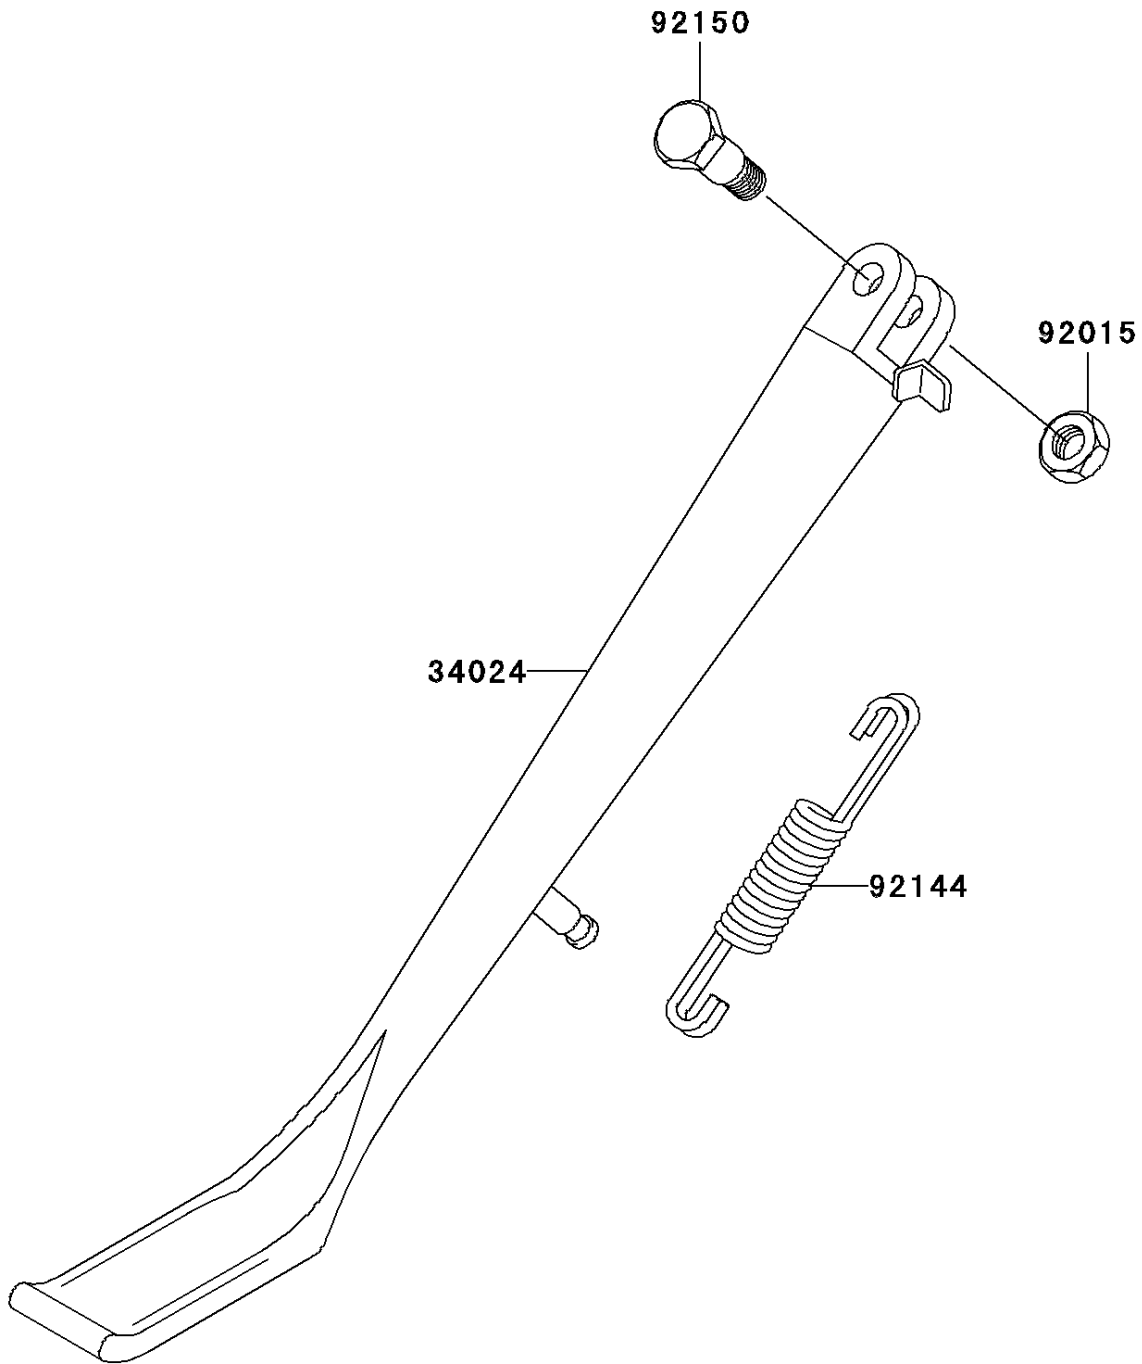

2005 Vulcan 800 PARTS DIAGRAM

Stand(s)

F2190

2005 Vulcan 800 PARTS LIST

Stand(s)

ITEM NAME	PART NUMBER	QUANTITY
STAND-SIDE (Ref # 34024)	34024-1327	1
NUT,LOCK,10MM,BLACK (Ref # 92015)	92015-1188	1
SPRING,CENTER STAND (Ref # 92144)	92144-1098	1
BOLT,SIDE STAND (Ref # 92150)	92150-1941	1