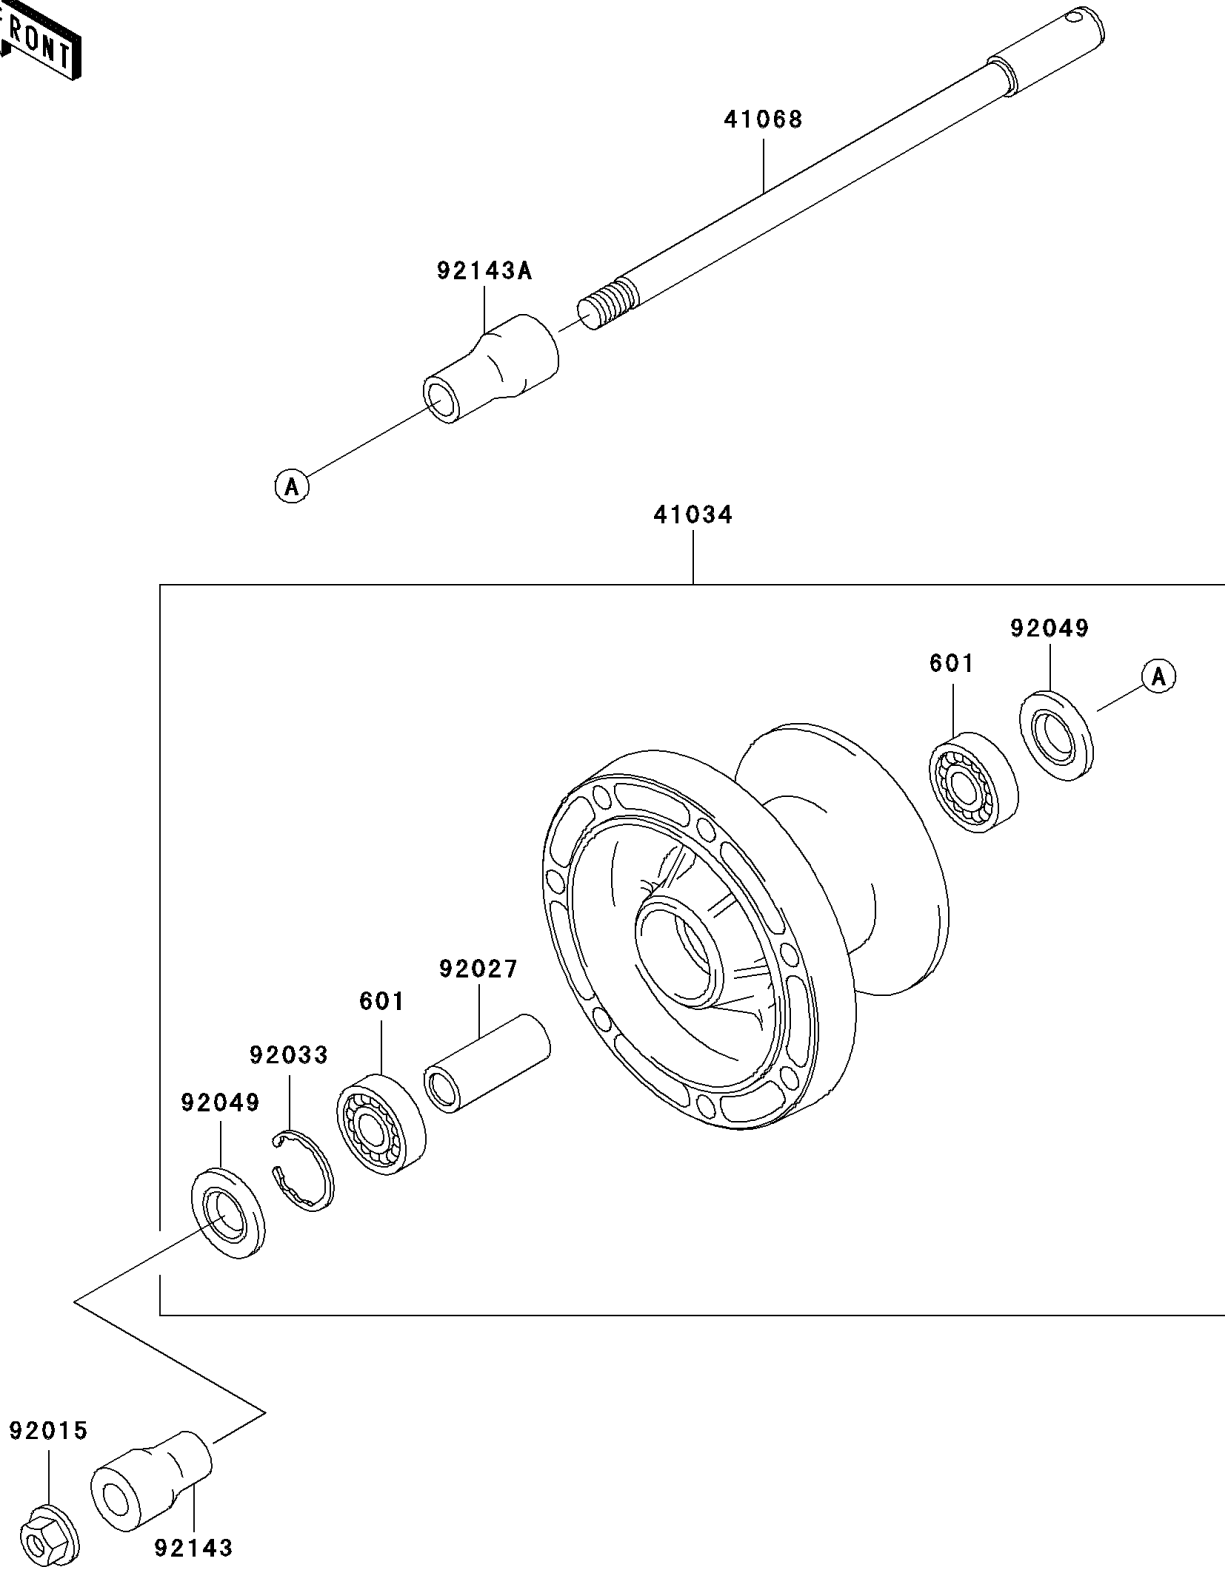

2004 Vulcan 800 PARTS DIAGRAM

Front Wheel

F2230

2004 Vulcan 800 PARTS LIST

Front Wheel

ITEM NAME	PART NUMBER	QUANTITY
BEARING-BALL,#6302UG (Ref # 601)	601B6302UG	2
DRUM-ASSY,FRONT BRAKE (Ref # 41034)	41034-1247	1
AXLE,FR (Ref # 41068)	41068-1243	1
NUT,14MM (Ref # 92015)	92015-1407	1
COLLAR,L=70 (Ref # 92027)	92027-1866	1
RING-SNAP,42MM (Ref # 92033)	92033-1041	1
SEAL-OIL,BJN22425 (Ref # 92049)	92049-1058	2
COLLAR,FR AXLE,LH,L=47.5 (Ref # 92143)	92143-1737	1
COLLAR,FR AXLE,RH,L=56.5 (Ref # 92143A)	92143-1738	1