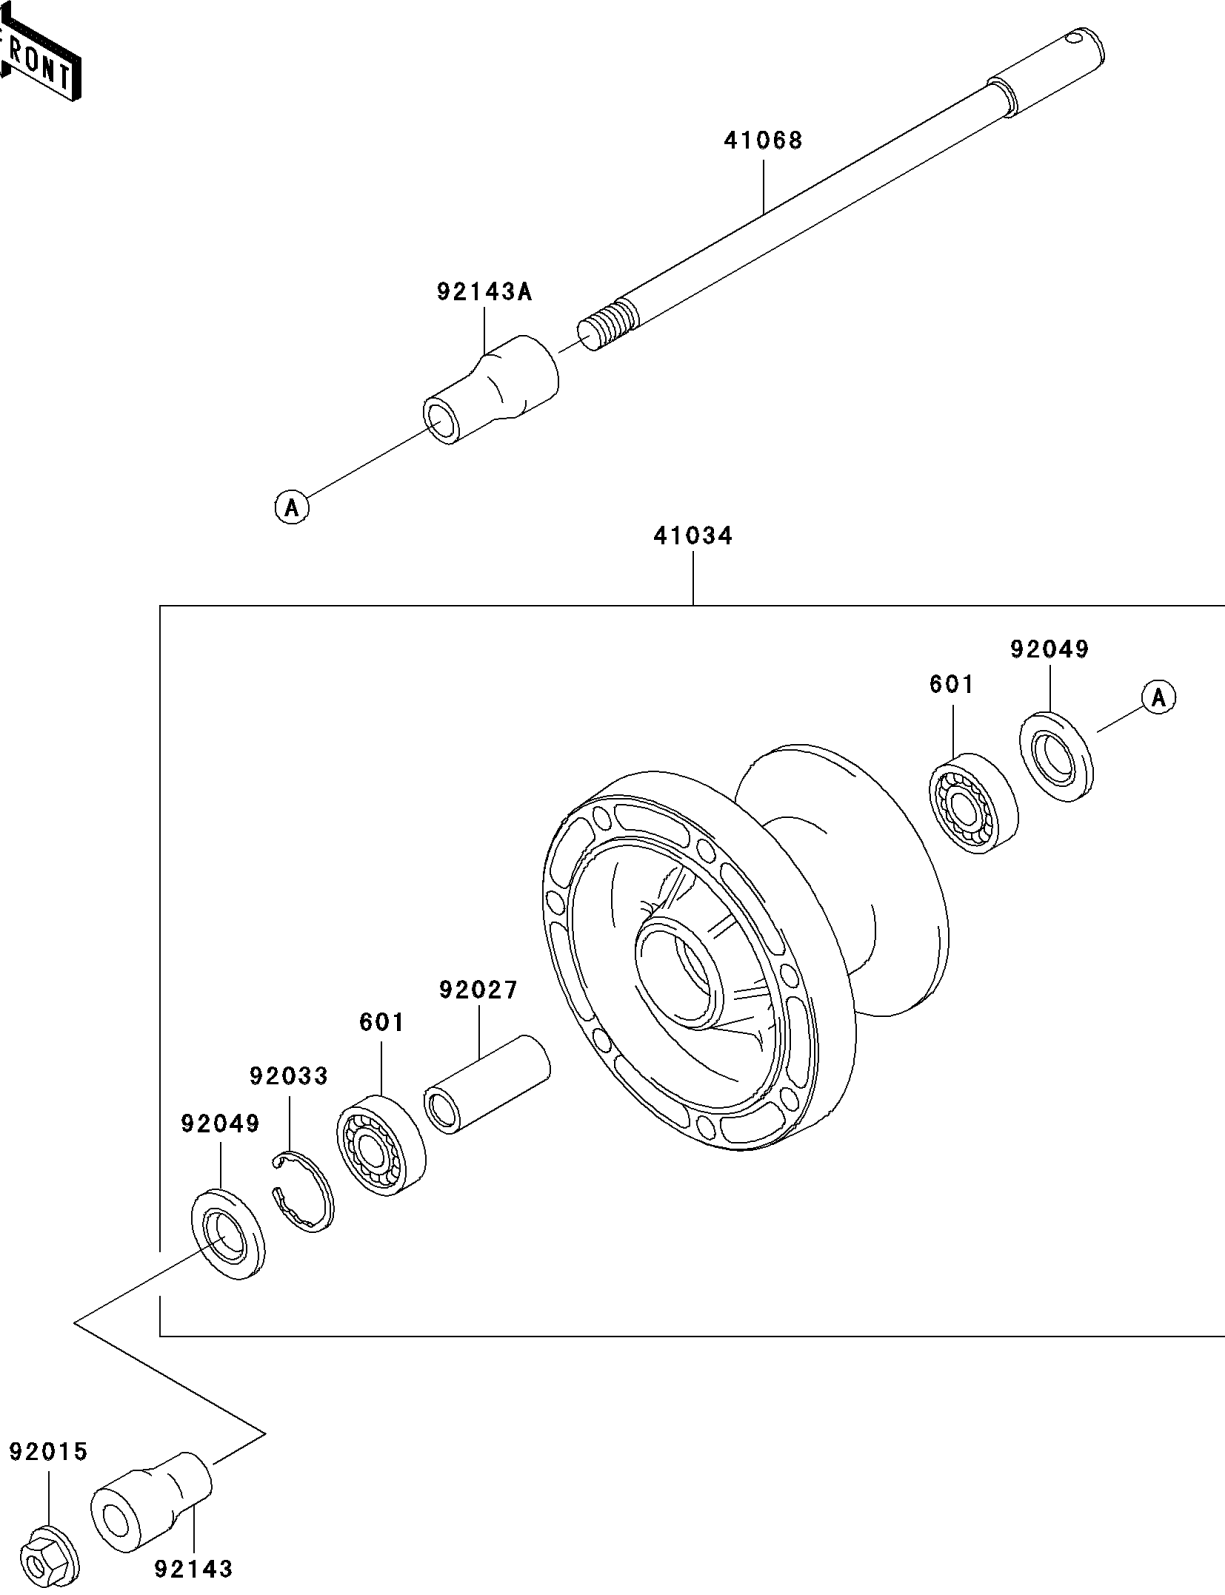

2005 Vulcan 800 PARTS DIAGRAM

Front Wheel

F2230

2005 Vulcan 800 PARTS LIST

Front Wheel

ITEM NAME	PART NUMBER	QUANTITY
BEARING-BALL,#6302UG (Ref # 601)	601B6302UG	2
DRUM-ASSY,FRONT BRAKE (Ref # 41034)	41034-1247	1
AXLE,FR (Ref # 41068)	41068-1243	1
NUT,14MM (Ref # 92015)	92015-1407	1
COLLAR,L=70 (Ref # 92027)	92027-1866	1
RING-SNAP,42MM (Ref # 92033)	92033-1041	1
SEAL-OIL,BJN22425 (Ref # 92049)	92049-1058	2
COLLAR,FR AXLE,LH,L=47.5 (Ref # 92143)	92143-1737	1
COLLAR,FR AXLE,RH,L=56.5 (Ref # 92143A)	92143-1738	1