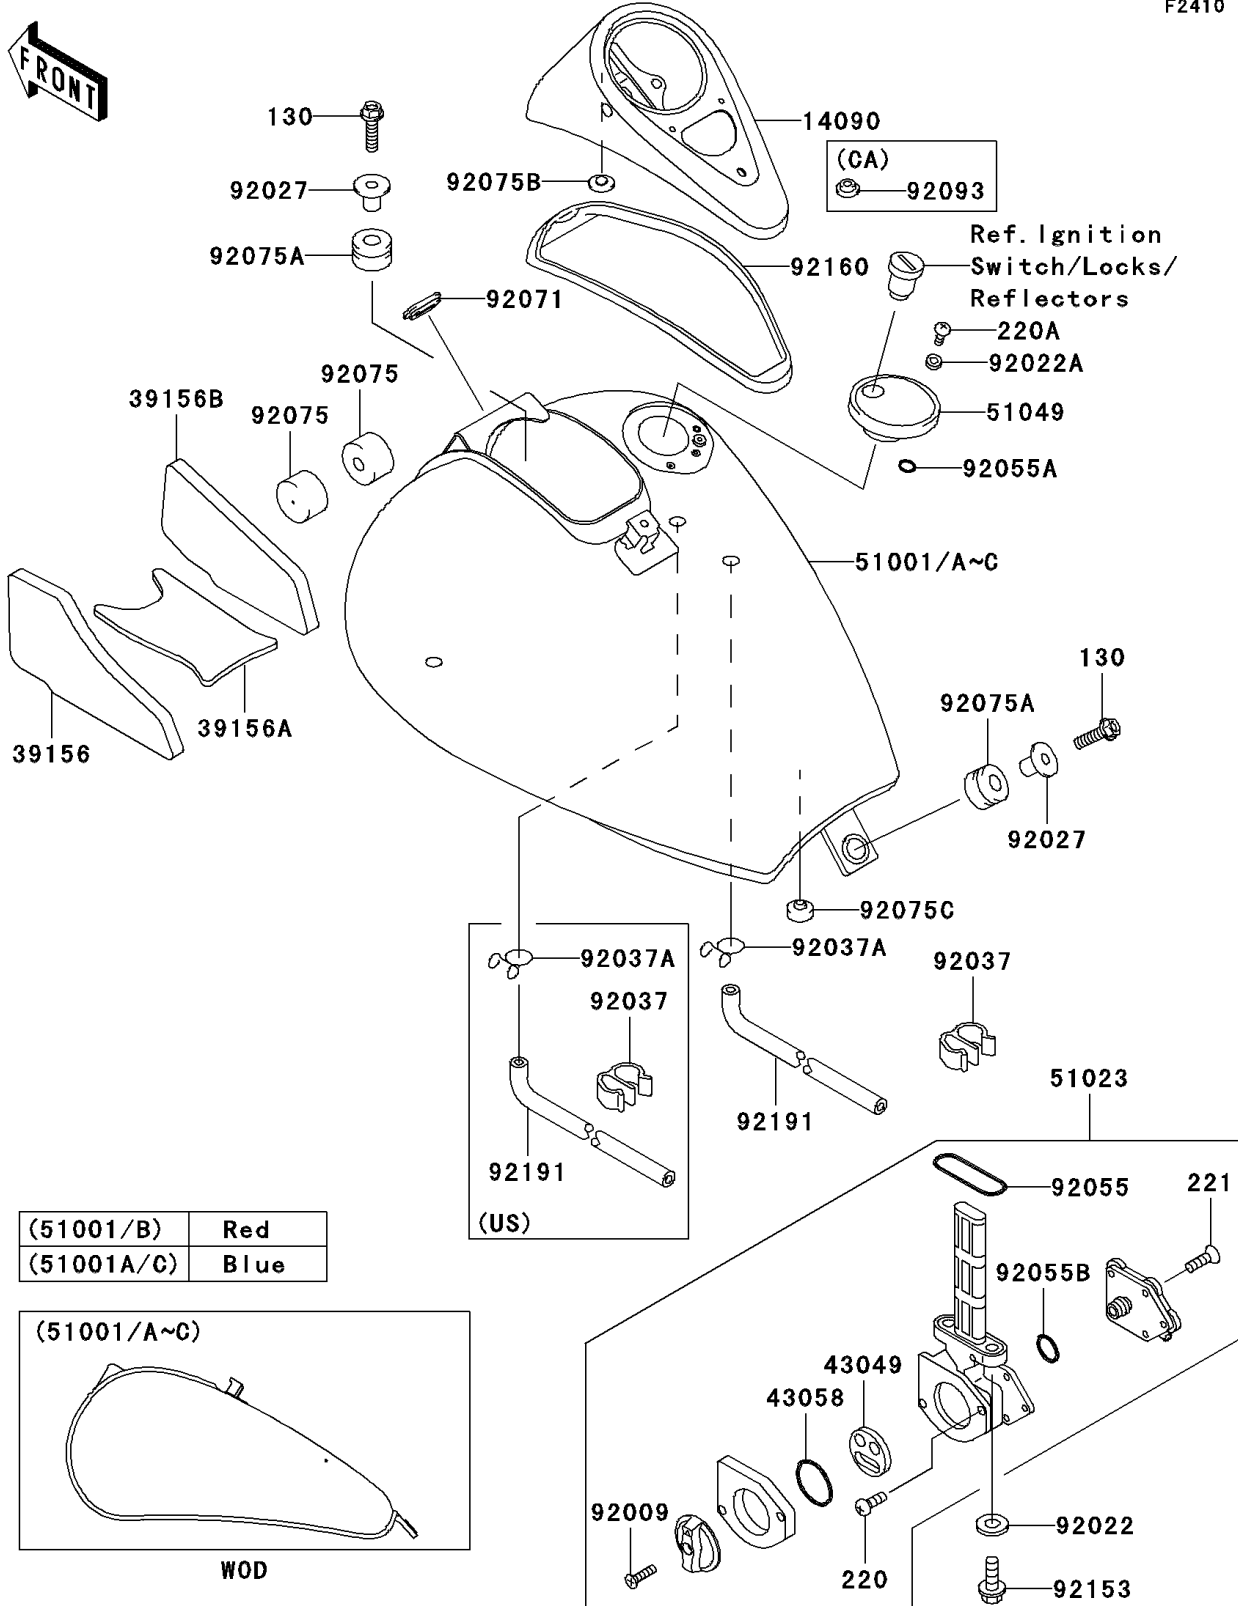

2005 Vulcan 800 PARTS DIAGRAM

Fuel Tank

F2410

(51001/B)	Red
(51001A/C)	Blue

WOD

2005 Vulcan 800 PARTS LIST

Fuel Tank

ITEM NAME	PART NUMBER	QUANTITY
COVER,METER (Ref # 14090)	14090-1560	1
PAD,FUEL TANK,LH (Ref # 39156)	39156-1512	1
PAD,FUEL TANK,CNT (Ref # 39156A)	39156-1513	1
PAD,FUEL TANK,RH (Ref # 39156B)	39156-1629	1
PACKING,TAP VALVE (Ref # 43049)	43049-1075	1
RING,TAP LEVER (Ref # 43058)	43058-1083	1
TAP-ASSY,FUEL (Ref # 51023)	51023-1260	1
CAP-TANK,FUEL (Ref # 51049)	51049-0003	1
BOLT-FLANGED,8X30 (Ref # 130)	130H0830	2
SCREW-PAN-CROS (Ref # 220)	220B0308	2
SCREW-PAN-CROS (Ref # 220A)	220D0510	2
SCREW,4X12 (Ref # 92009)	92009-1742	1
WASHER,6.2X11X1.5 (Ref # 92022)	92022-183	2
WASHER,5.1X10X1.0 (Ref # 92022A)	92022-1977	2
COLLAR,L=19.3 (Ref # 92027)	92027-1780	2
RING-O,FUEL TAP PACKING (Ref # 92055)	92055-1112	1
RING-O,ID=9 (Ref # 92055A)	92055-1552	2
RING-O (Ref # 92055B)	92055-1649	1
GROMMET (Ref # 92071)	92071-0013	1
DAMPER,FUEL TANK (Ref # 92075)	92075-125	2
DAMPER (Ref # 92075A)	92075-1736	2
DAMPER,RUBBER (Ref # 92075B)	92075-261	1
DAMPER (Ref # 92075C)	92075-281	1
BOLT,FLANGED,6X25 (Ref # 92153)	92153-0514	2
DAMPER,METER COVER (Ref # 92160)	92160-1593	1
SCREW-CSK-CROS,4X14 (Ref # 221)	221B0414	5
TANK-COMP-FUEL,C.T.BLUE (Ref # 51001A)	51001-1649-386	1
TANK-COMP-FUEL,C.T.BLUE (Ref # 51001C)	51001-1650-386	1
CLAMP (Ref # 92037)	92037-1458	1

2005 Vulcan 800 PARTS LIST

Fuel Tank

ITEM NAME	PART NUMBER	QUANTITY
CLAMP (Ref # 92037)	92037-1458	2
CLAMP,TUBE (Ref # 92037A)	92037-147	1
CLAMP,TUBE (Ref # 92037A)	92037-147	2
SEAL,FUEL TANK CAP (Ref # 92093)	92093-1030	1
TUBE (Ref # 92191)	92191-1015	1
TUBE (Ref # 92191)	92191-1015	2