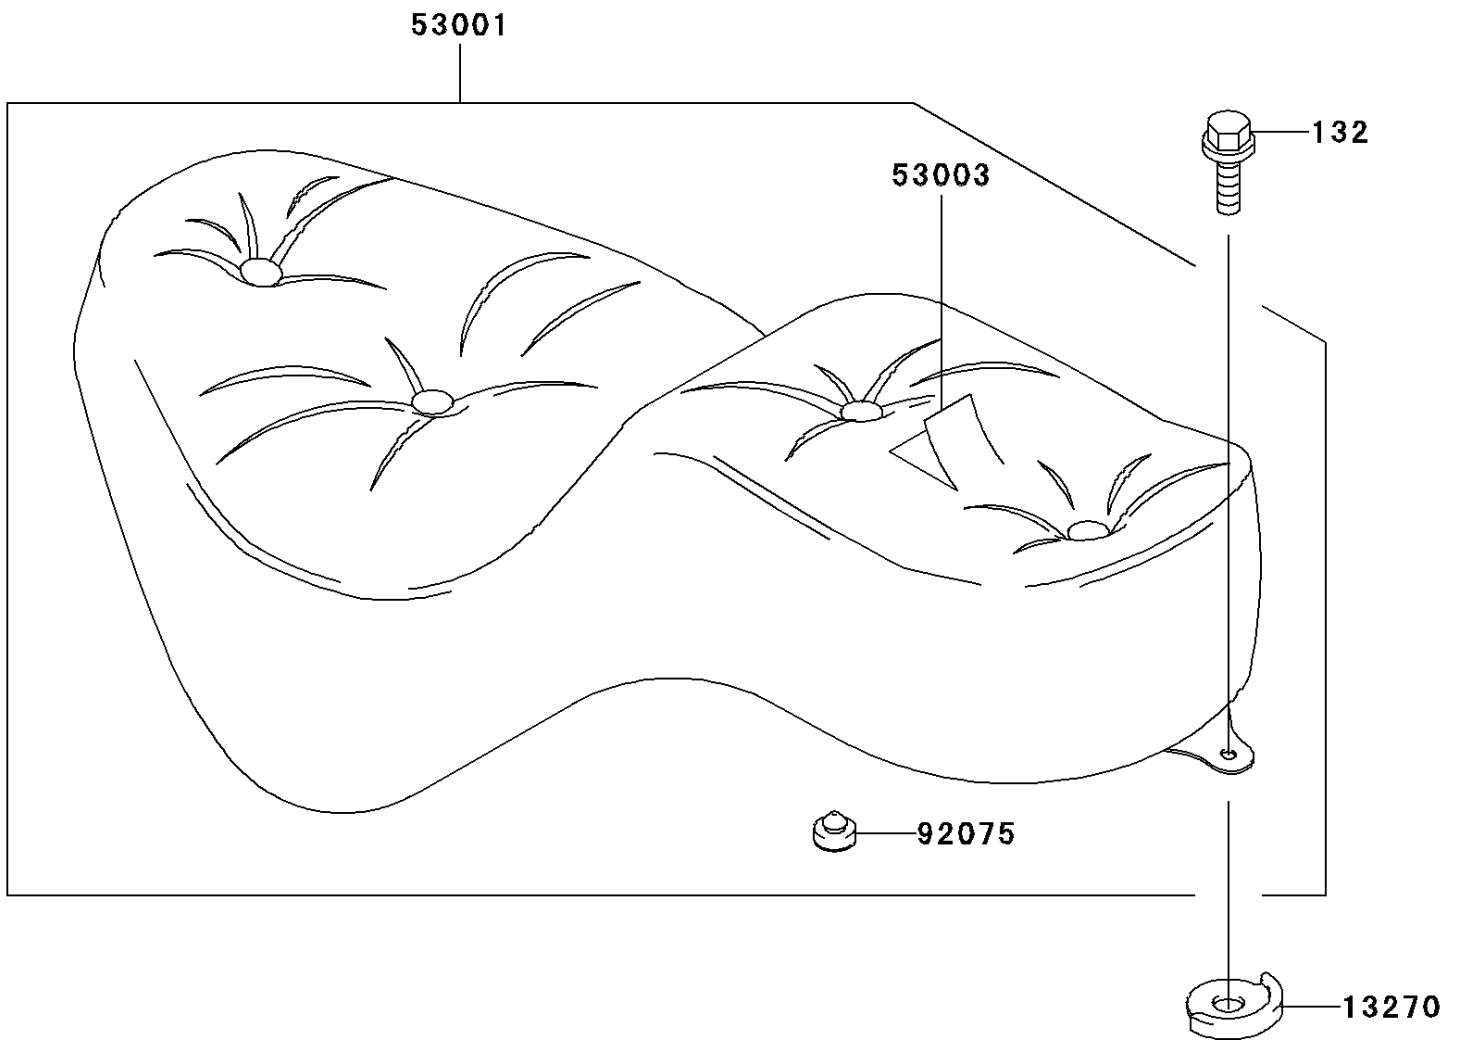

2005 Vulcan 800 PARTS DIAGRAM

Seat

F2510

2005 Vulcan 800 PARTS LIST

Seat

ITEM NAME	PART NUMBER	QUANTITY
BOLT-FLANGED-SMALL,6X14 (Ref # 132)	132E0614	1
PLATE,RR SEAT,FR (Ref # 13270)	13270-1484	1
SEAT-ASSY,DUAL,W/BAND,BLACK (Ref # 53001)	53001-1778-MA	1
LEATHER,SEAT,BLACK (Ref # 53003)	53003-1333-MA	1
DAMPER (Ref # 92075)	92075-1927	4