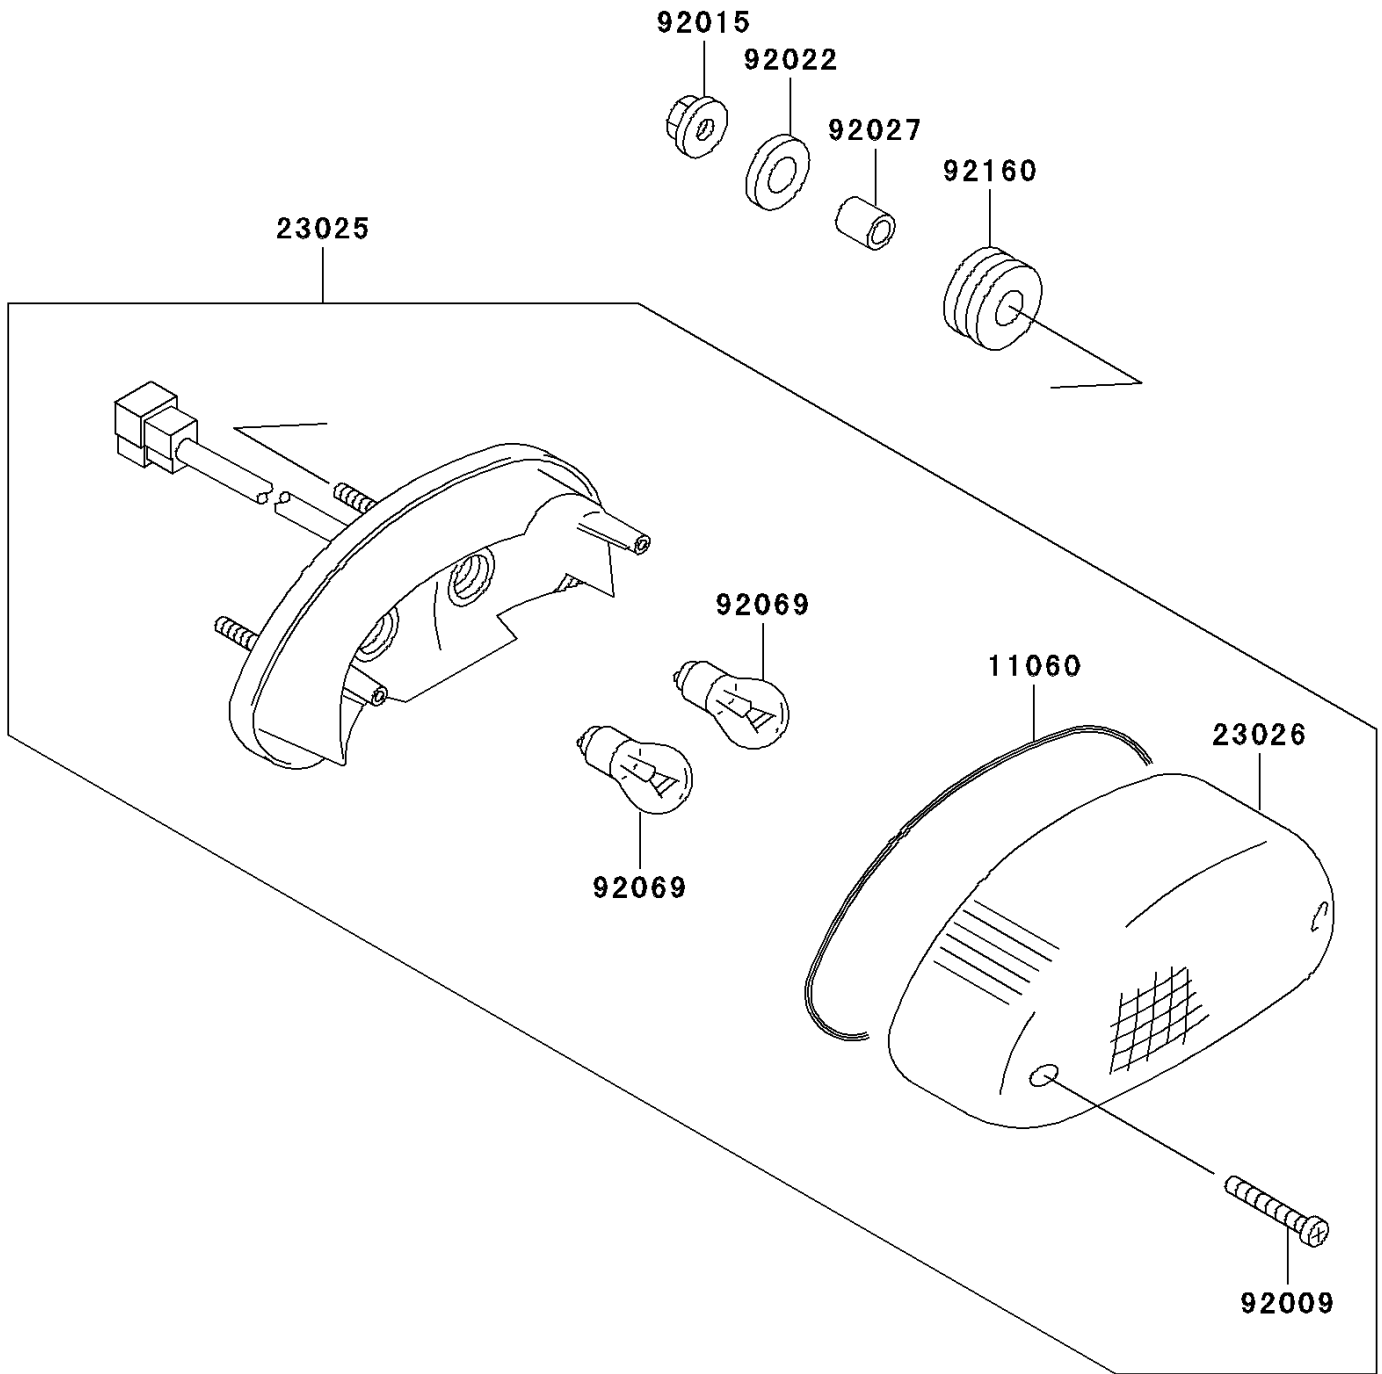

2005 Vulcan 800 PARTS DIAGRAM

Taillight(s)

F2720

2005 Vulcan 800 PARTS LIST

Taillight(s)

ITEM NAME	PART NUMBER	QUANTITY
GASKET, TAIL LAMP LENS (Ref # 11060)	11060-1267	1
LAMP-TAIL (Ref # 23025)	23025-1307	1
LENS, TAIL LAMP (Ref # 23026)	23026-1134	1
SCREW, TAPPING, 4X20 (Ref # 92009)	92009-1378	2
NUT, FLANGED, 6MM (Ref # 92015)	92015-1367	3
WASHER, 6.5X20X1.6 (Ref # 92022)	92022-1557	3
COLLAR, 6.8X10X12 (Ref # 92027)	92027-162	3
BULB, 12V 21/5W (Ref # 92069)	92069-063	2
DAMPER (Ref # 92160)	92160-1162	3