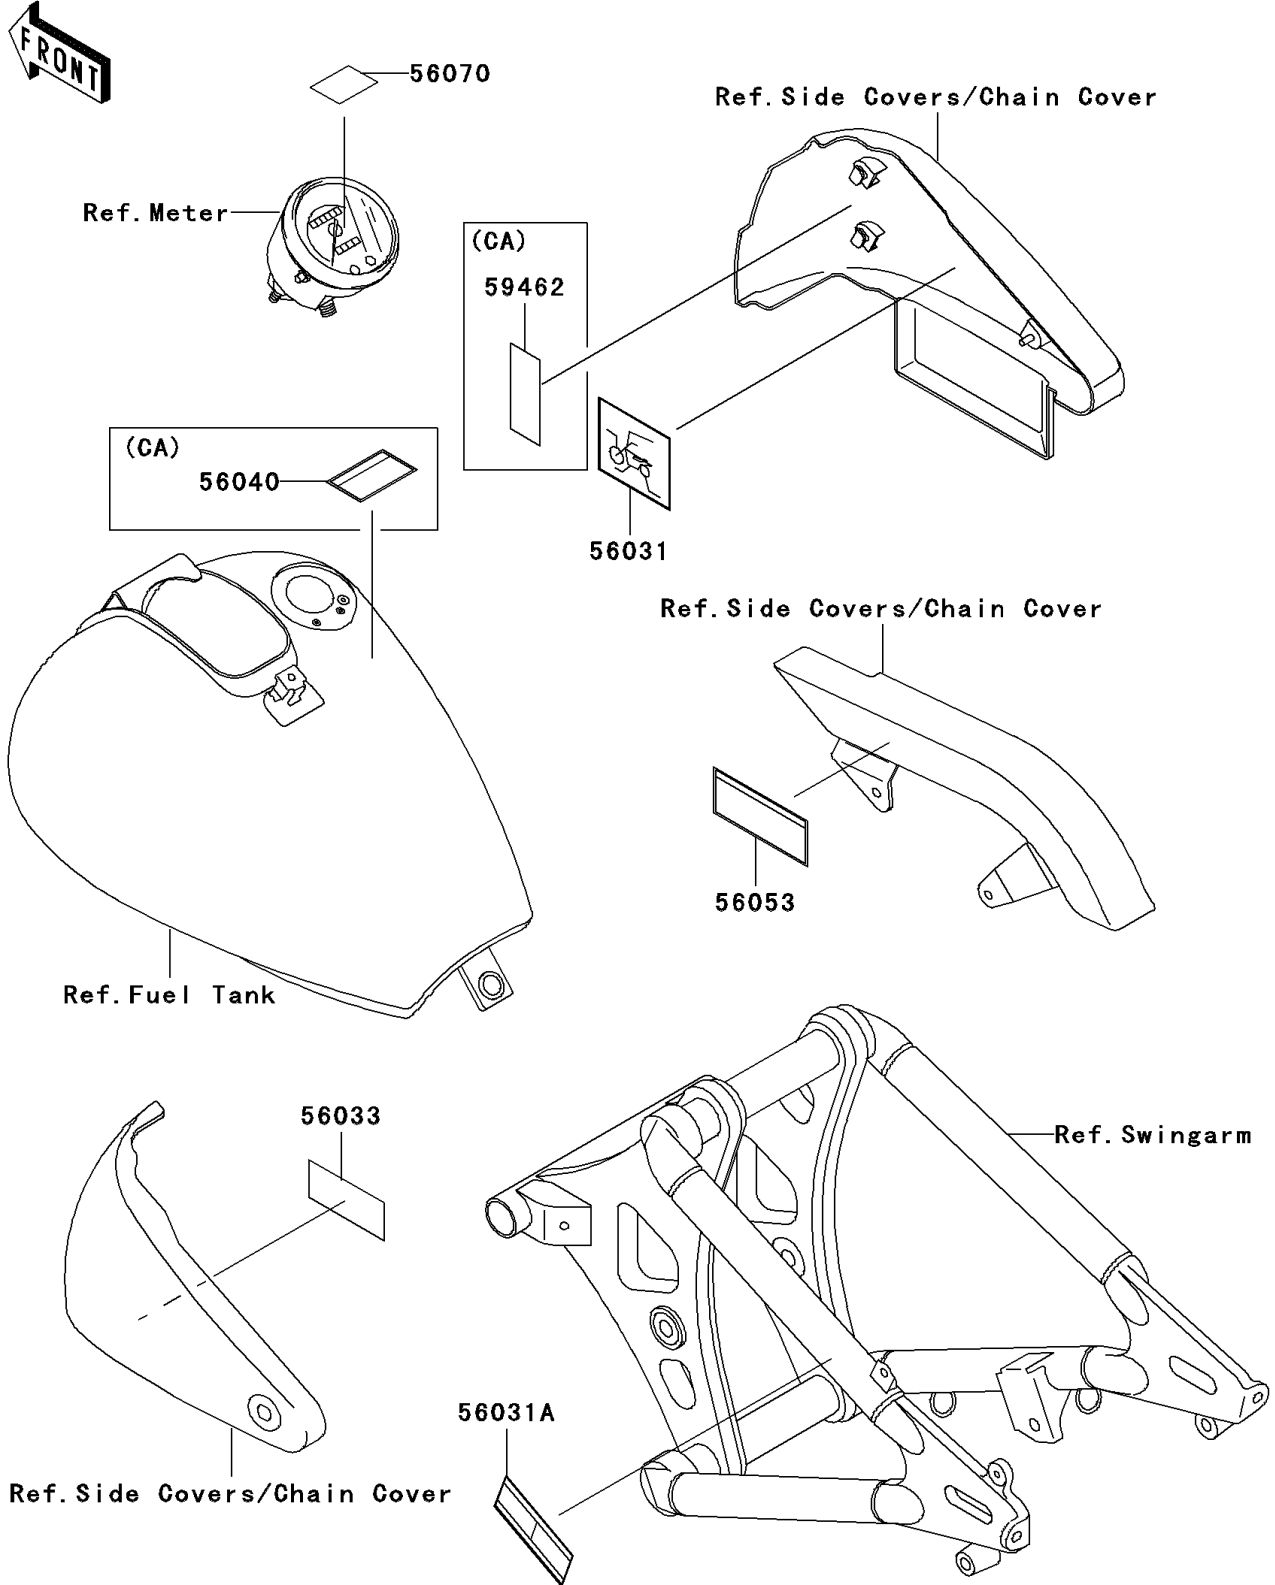

2005 Vulcan 800 PARTS DIAGRAM

Labels

F2860

2005 Vulcan 800 PARTS LIST

Labels

ITEM NAME	PART NUMBER	QUANTITY
LABEL-MANUAL,DAILY SAFETY (Ref # 56031)	56031-1936	1
LABEL-MANUAL,CHAIN (Ref # 56031A)	56031-1937	1
LABEL-MANUAL,OIL&OIL FILTER (Ref # 56033)	56033-1317	1
LABEL-SPECIFICATION,TIRE&LOAD (Ref # 56053)	56053-1077	1
LABEL-WARNING,BREAK IN CAUTION (Ref # 56070)	56070-1095	1
LABEL-WARNING,EVAPO (Ref # 56040)	56040-1121	1
LABEL-CERTIFICATION,EVAPO ROUT (Ref # 59462)	59462-1755	1