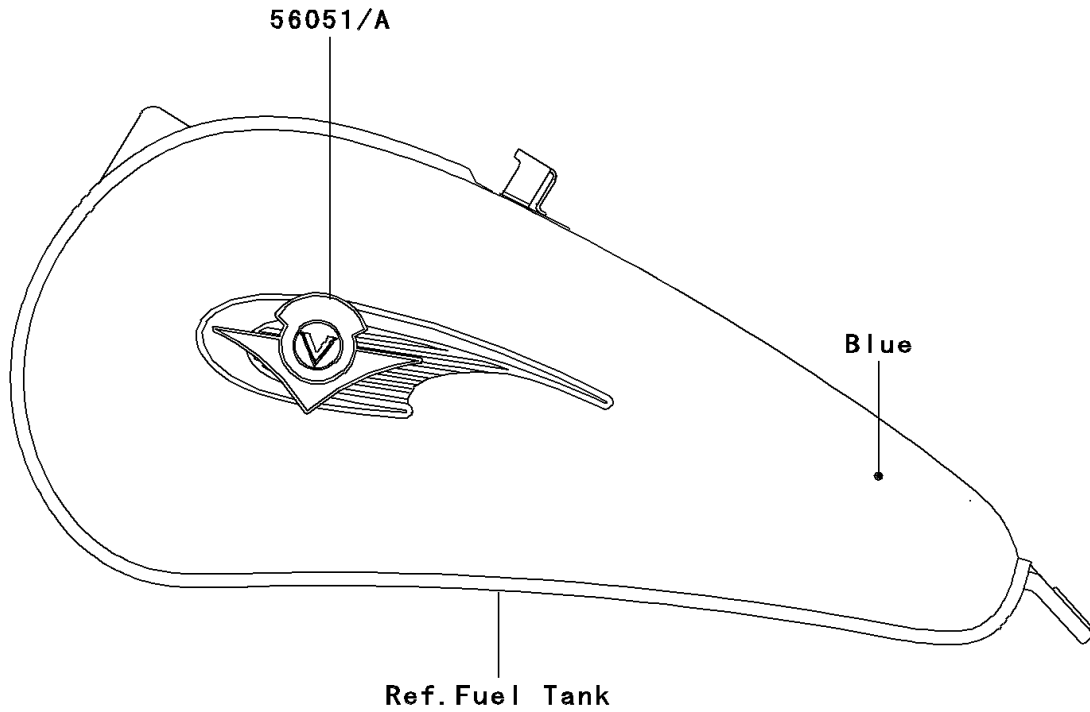

2005 Vulcan 800 PARTS DIAGRAM

Decals(Blue)(A11)

F2861A

2005 Vulcan 800 PARTS LIST

Decals(Blue)(A11)

ITEM NAME	PART NUMBER	QUANTITY
MARK,FUEL TANK,LH (Ref # 56051)	56051-1863	1
MARK,FUEL TANK,RH (Ref # 56051A)	56051-1864	1
MARK,SIDE COVER,KAWASAKI (Ref # 56052)	56052-1533	2