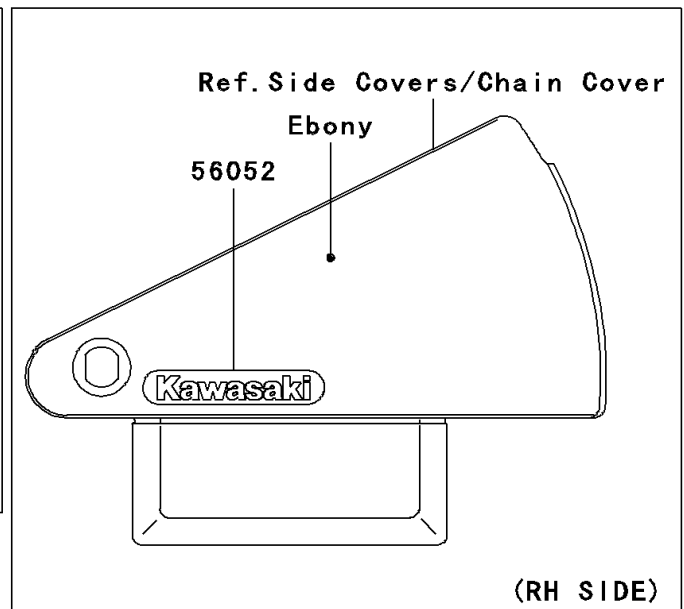

2005 Vulcan 800 PARTS DIAGRAM

Decals(Blue)(A11)

F2861A

2005 Vulcan 800 PARTS LIST

Decals(Blue)(A11)

ITEM NAME	PART NUMBER	QUANTITY
MARK,FUEL TANK,LH (Ref # 56051)	56051-1863	1
MARK,FUEL TANK,RH (Ref # 56051A)	56051-1864	1
MARK,SIDE COVER,KAWASAKI (Ref # 56052)	56052-1533	2