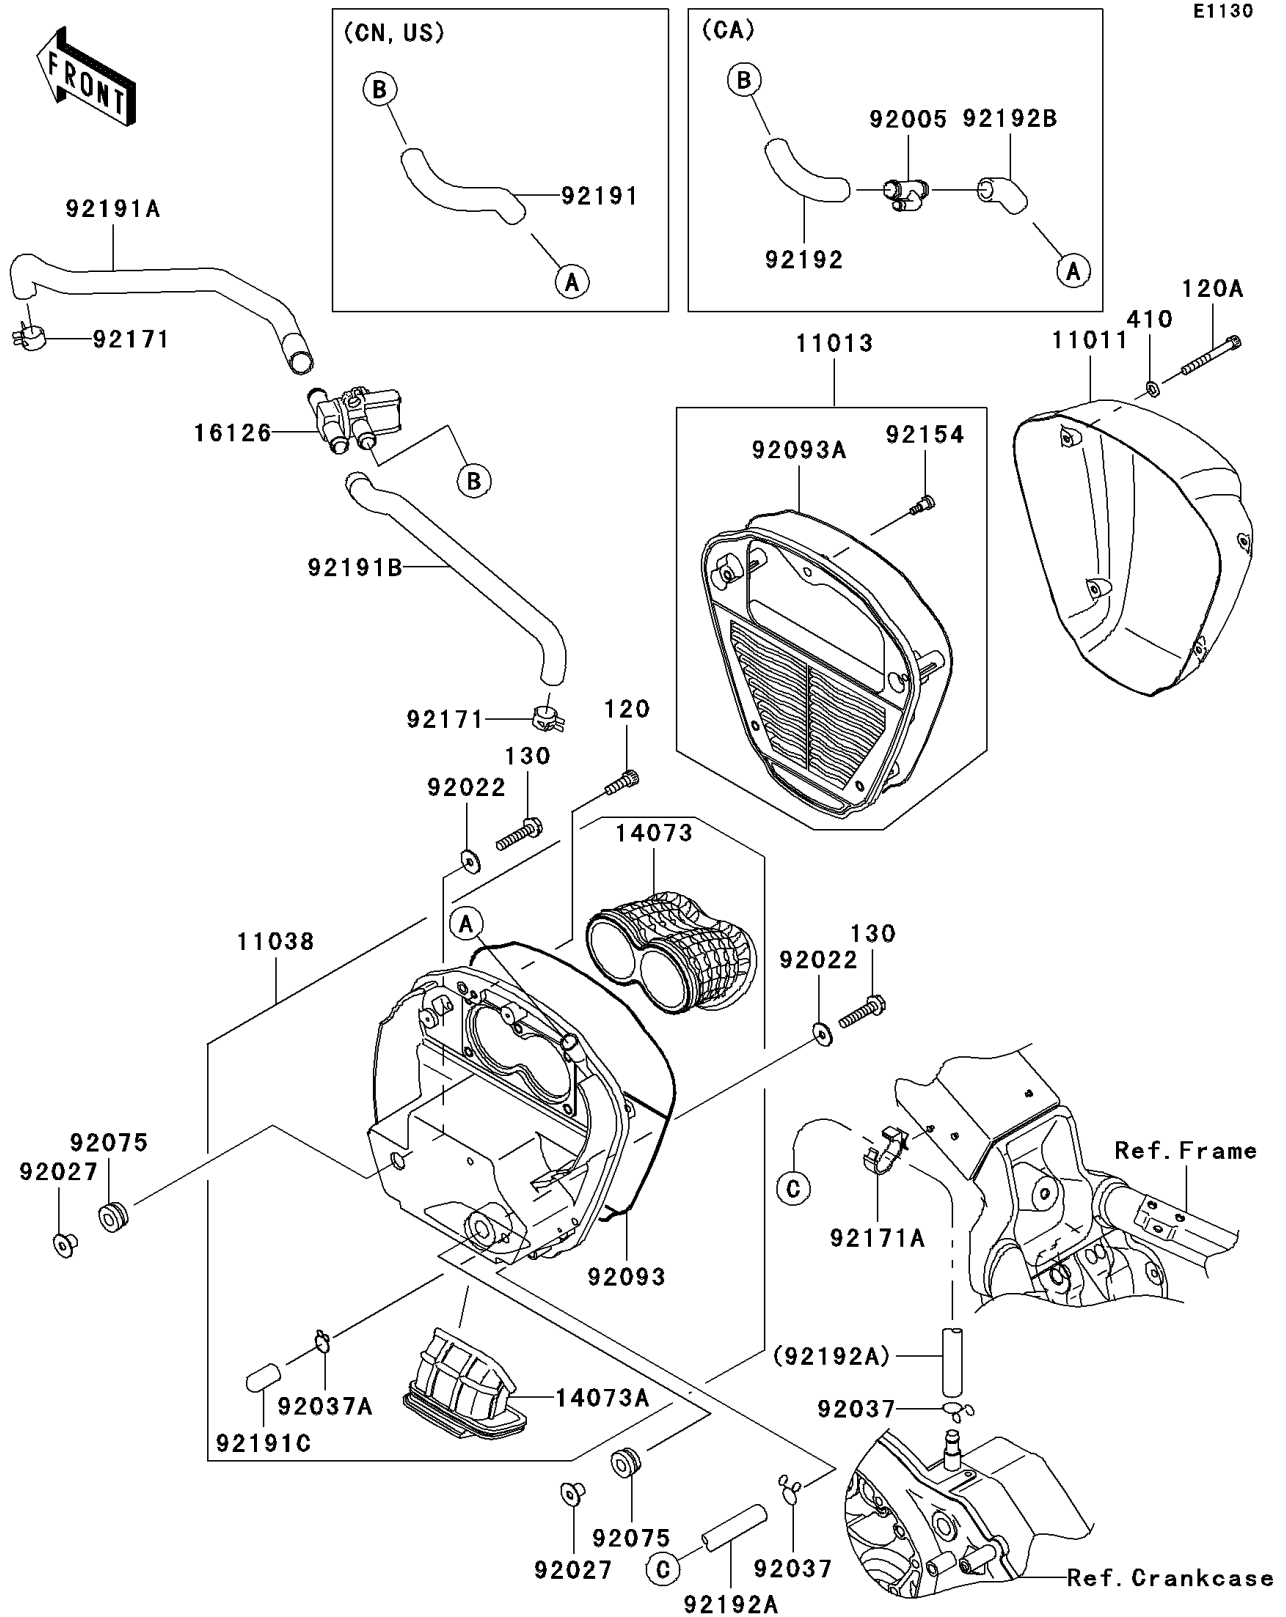

2009 Vulcan® 2000 Classic LT PARTS DIAGRAM

Air Cleaner

2009 Vulcan® 2000 Classic LT PARTS LIST

Air Cleaner

ITEM NAME	PART NUMBER	QUANTITY
BOLT-SOCKET,6X18 (Ref # 120)	120CA0618	5
BOLT-SOCKET,5X45 (Ref # 120A)	120R0545	4
BOLT-FLANGED,6X30 (Ref # 130)	130BA0630	2
W-PLAIN-S,5MM (Ref # 410)	410S0500	4
CASE-AIR FILTER (Ref # 11011)	11011-0067	1
ELEMENT-AIR FILTER (Ref # 11013)	11013-0028	1
CASE-ASSY-AIR FILTER (Ref # 11038)	11038-0020	1
DUCT,THROTTLE (Ref # 14073)	14073-0008	1
DUCT,INTAKE (Ref # 14073A)	14073-0191	1
VALVE,AIR SWITCHING (Ref # 16126)	16126-1437	1
WASHER,6.5X20X1.6 (Ref # 92022)	92022-1557	2
COLLAR,L=12 (Ref # 92027)	92027-1062	2
CLAMP (Ref # 92037)	92037-1468	2
CLAMP,14.5MM (Ref # 92037A)	92037-1900	1
DAMPER,RUBBER (Ref # 92075)	92075-1123	2
SEAL (Ref # 92093)	92093-0004	1
SEAL (Ref # 92093A)	92093-0005	1
BOLT,SOCKET,5X16.5 (Ref # 92154)	92154-0120	1
CLAMP (Ref # 92171)	92171-0332	2
CLAMP,DIA=15 (Ref # 92171A)	92171-1424	1
TUBE,ACV-FR HEAD (Ref # 92191A)	92191-0012	1
TUBE,ACV-RR HEAD (Ref # 92191B)	92191-0013	1
TUBE (Ref # 92191C)	92191-1704	1
TUBE,9X15X800 (Ref # 92192A)	92192-0135	1
FITTING (Ref # 92005)	92005-0006	1
TUBE,AIR CLEANER-ACV (Ref # 92191)	92191-0011	1
TUBE,FITTING-ACV (Ref # 92192)	92192-0017	1
TUBE,A/C-FITTING (Ref # 92192B)	92192-0568	1