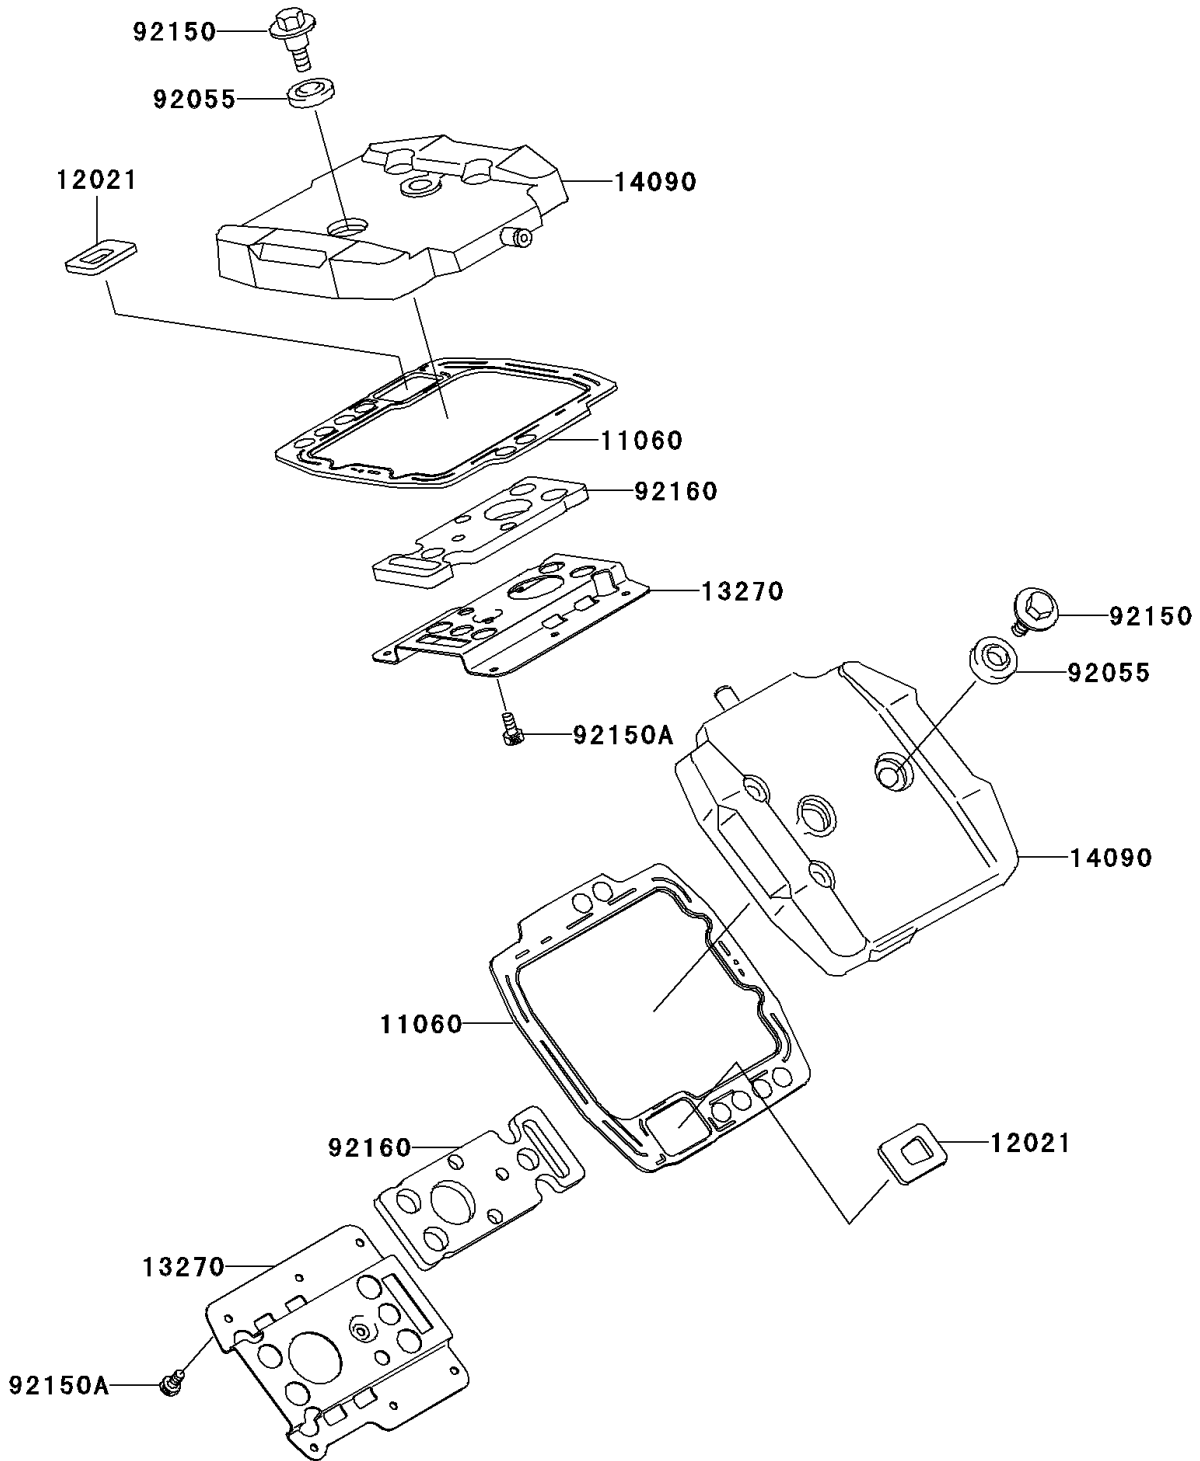

2002 Vulcan 800 PARTS DIAGRAM

Cylinder Head Cover

E1112

2002 Vulcan 800 PARTS LIST

Cylinder Head Cover

ITEM NAME	PART NUMBER	QUANTITY
GASKET,HEAD COVER (Ref # 11060)	11060-1677	2
VALVE-ASSY-REED (Ref # 12021)	12021-1102	2
PLATE (Ref # 13270)	13270-1490	2
COVER,HEAD (Ref # 14090)	14090-1551	2
RING-O,HEAD COVER BOLT (Ref # 92055)	92055-1352	6
BOLT,HEAD COVER (Ref # 92150)	92150-1447	6
BOLT,5X8 (Ref # 92150A)	92150-1955	14
DAMPER,HEAD COVER (Ref # 92160)	92160-1659	2