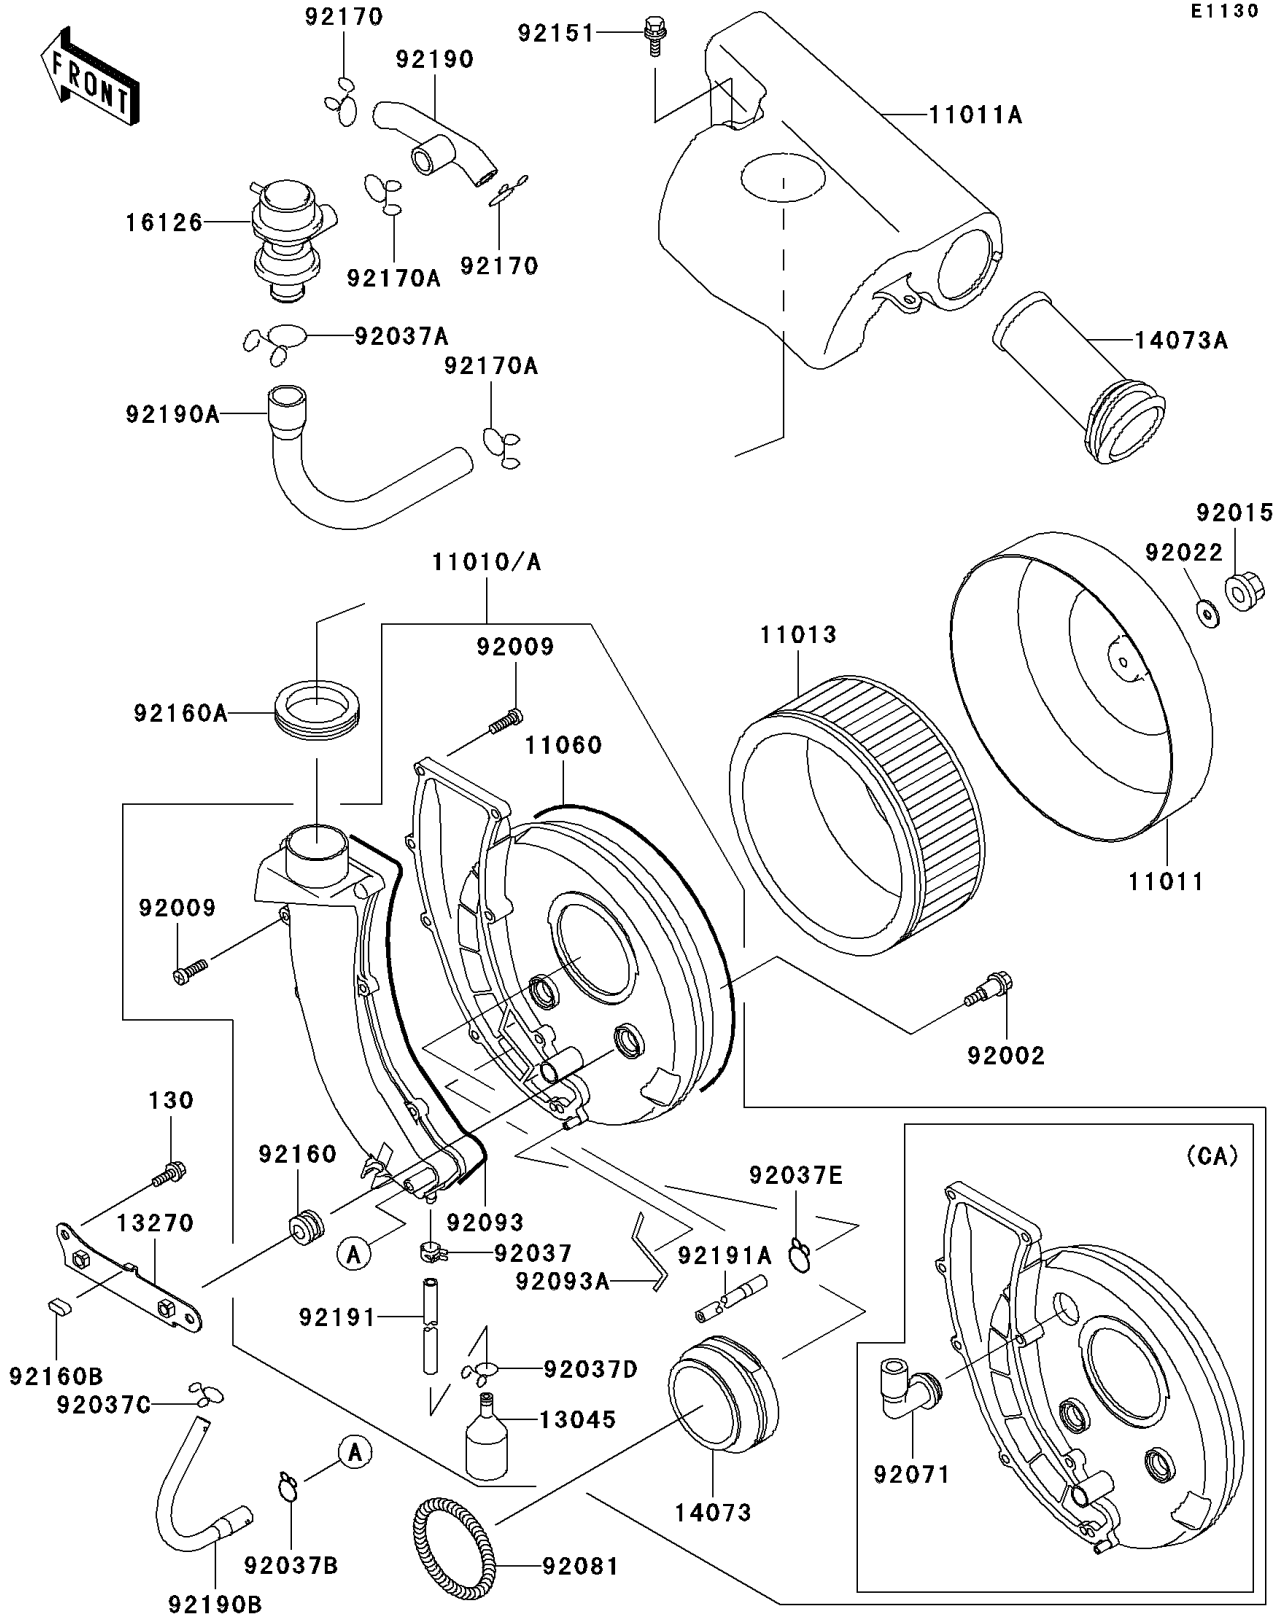

2001 Vulcan 800 PARTS DIAGRAM

Air Cleaner

2001 Vulcan 800 PARTS LIST

Air Cleaner

ITEM NAME	PART NUMBER	QUANTITY
CASE-AIR FILTER,COVER (Ref # 11011)	11011-1453	1
CASE-AIR FILTER,CHAMBER (Ref # 11011A)	11011-1454	1
ELEMENT-AIR FILTER (Ref # 11013)	11013-1243	1
GASKET,AIR FILTER (Ref # 11060)	11060-1721	1
RECEIVER-OIL (Ref # 13045)	13045-1057	1
PLATE,AIR FILTER CASE (Ref # 13270)	13270-1388	1
DUCT,AIR FILTER (Ref # 14073)	14073-1622	1
DUCT,AIR FILTER CHAMBER (Ref # 14073A)	14073-1623	1
VALVE,AIR SWITCH (Ref # 16126)	16126-1289	1
BOLT (Ref # 92002)	92002-1595	2
SCREW,TAPPING,5X20 (Ref # 92009)	92009-1399	8
NUT,CAP,6MM (Ref # 92015)	92015-1385	1
WASHER,6.5X20X1.6,WHITE (Ref # 92022)	92022-193	1
CLAMP,TUBE (Ref # 92037)	92037-010	1
CLAMP,TUBE (Ref # 92037A)	92037-1076	1
CLAMP,FUEL TUBE (Ref # 92037B)	92037-1271	1
CLAMP,TUBE (Ref # 92037C)	92037-147	1
CLAMP (Ref # 92037D)	92037-1712	1
CLAMP,TUBE (Ref # 92037E)	92037-3025	1
SPRING,DUCT (Ref # 92081)	92081-1638	1
SEAL,AIR FILTER (Ref # 92093)	92093-1501	1
SEAL,AIR FILTER (Ref # 92093A)	92093-1502	1
BOLT (Ref # 92151)	92151-1579	2
DAMPER (Ref # 92160)	92160-1594	2
DAMPER (Ref # 92160A)	92160-1600	1
DAMPER,PLATE (Ref # 92160B)	92160-1605	1
CLAMP (Ref # 92170)	92170-1017	2
CLAMP,TUBE (Ref # 92170A)	92170-1445	2
TUBE,AIR SWITCH-HEAD (Ref # 92190)	92190-1600	1

2001 Vulcan 800 PARTS LIST

Air Cleaner

ITEM NAME	PART NUMBER	QUANTITY
TUBE,AIR SWITCH-FILTER CASE (Ref # 92190A)	92190-1601	1
TUBE,BREATHER (Ref # 92190B)	92190-1602	1
TUBE,6X9X345 (Ref # 92191)	92191-1111	1
BOLT-FLANGED,6X16,BLACK (Ref # 130)	130J0616	2
TUBE (Ref # 92191A)	92191-1112	1
FILTER-ASSY-AIR (Ref # 11010)	11010-1670	1
FILTER-ASSY-AIR (Ref # 11010A)	11010-1671	1
GROMMET,AIR FILTER (Ref # 92071)	92071-1114	1