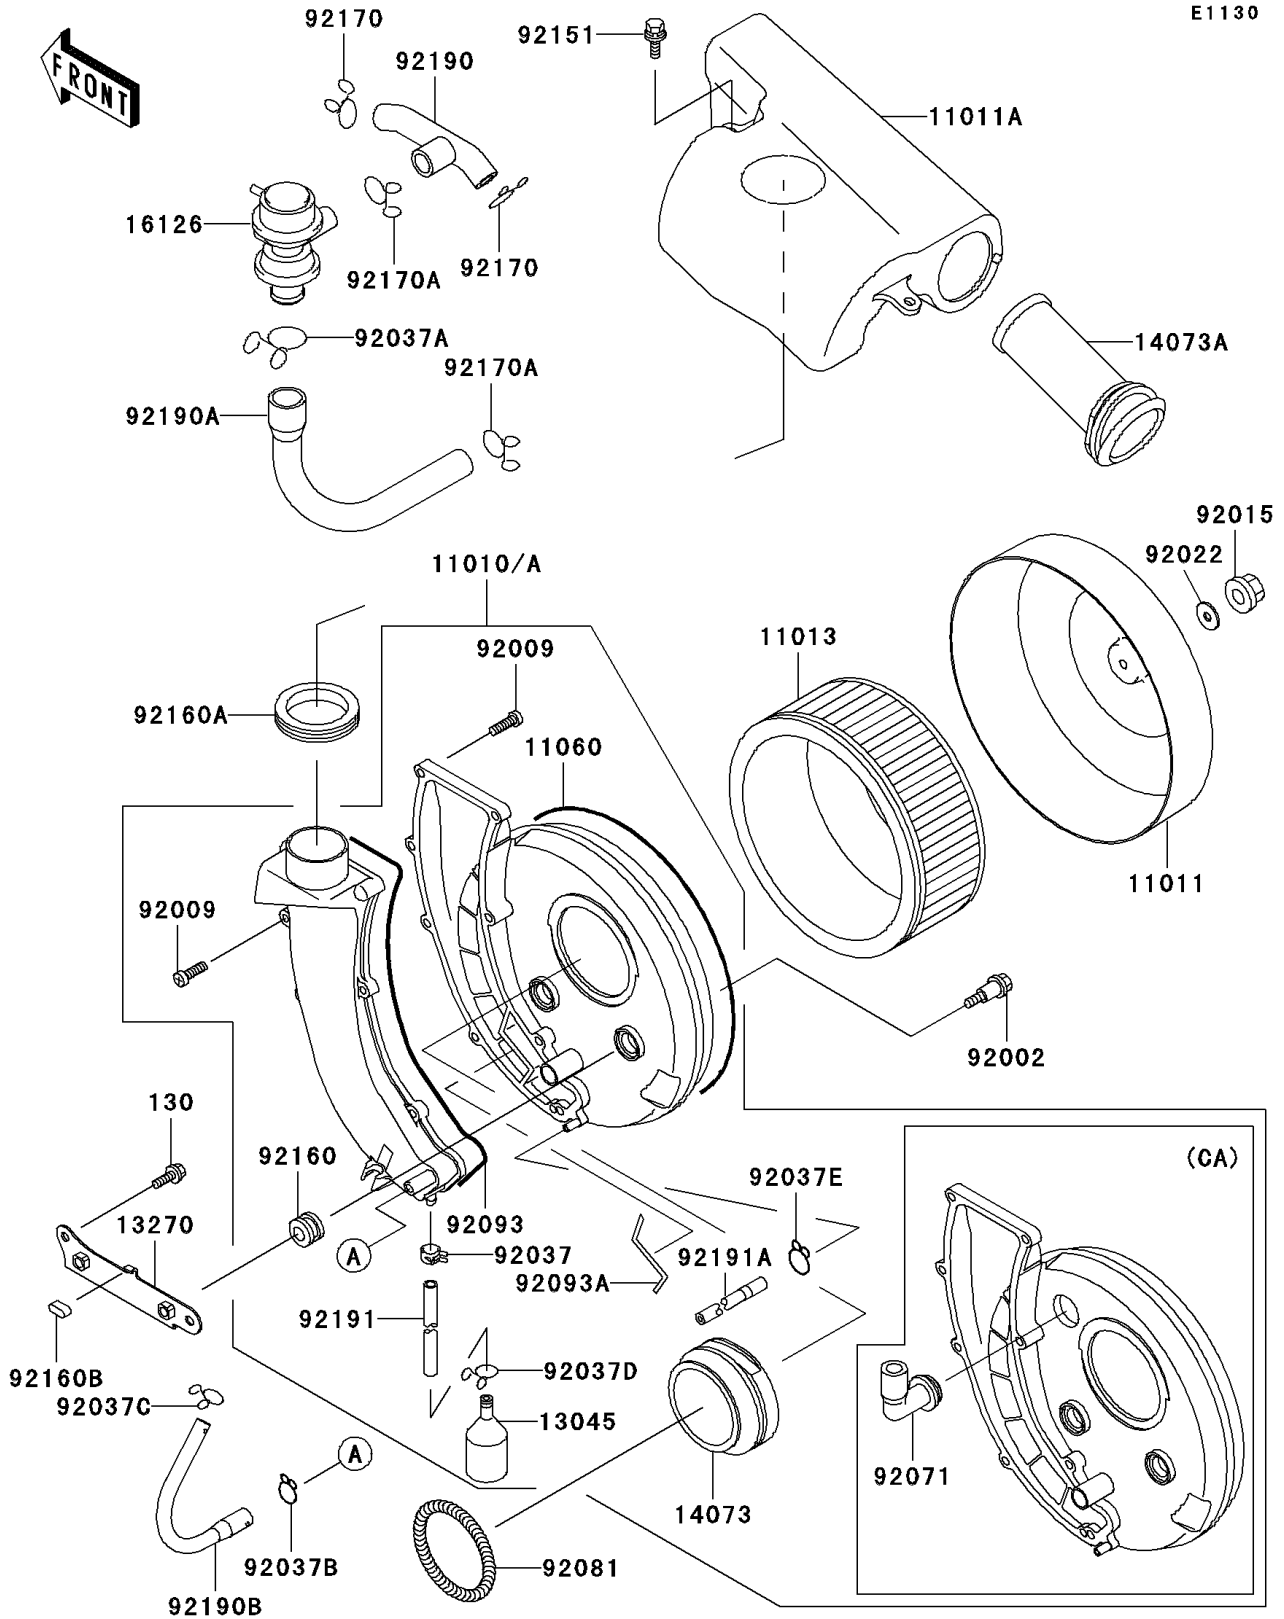

2003 Vulcan 800 PARTS DIAGRAM

Air Cleaner

2003 Vulcan 800 PARTS LIST

Air Cleaner

ITEM NAME	PART NUMBER	QUANTITY
CASE-AIR FILTER,COVER (Ref # 11011)	11011-1453	1
CASE-AIR FILTER,CHAMBER (Ref # 11011A)	11011-1454	1
ELEMENT-AIR FILTER (Ref # 11013)	11013-1243	1
GASKET,AIR FILTER (Ref # 11060)	11060-1721	1
RECEIVER-OIL (Ref # 13045)	13045-1057	1
PLATE,AIR FILTER CASE (Ref # 13270)	13270-1388	1
DUCT,AIR FILTER (Ref # 14073)	14073-1622	1
DUCT,AIR FILTER CHAMBER (Ref # 14073A)	14073-1623	1
VALVE,AIR SWITCH (Ref # 16126)	16126-1289	1
BOLT (Ref # 92002)	92002-1595	2
SCREW,TAPPING,5X20 (Ref # 92009)	92009-1399	8
NUT,CAP,6MM (Ref # 92015)	92015-1385	1
WASHER,6.5X20X1.6,WHITE (Ref # 92022)	92022-193	1
CLAMP,TUBE (Ref # 92037)	92037-010	1
CLAMP,TUBE (Ref # 92037A)	92037-1076	1
CLAMP,FUEL TUBE (Ref # 92037B)	92037-1271	1
CLAMP,TUBE (Ref # 92037C)	92037-147	1
CLAMP (Ref # 92037D)	92037-1712	1
CLAMP,TUBE (Ref # 92037E)	92037-3025	1
SPRING,DUCT (Ref # 92081)	92081-1638	1
SEAL,AIR FILTER (Ref # 92093)	92093-1501	1
SEAL,AIR FILTER (Ref # 92093A)	92093-1502	1
BOLT (Ref # 92151)	92151-1579	2
DAMPER (Ref # 92160)	92160-1594	2
DAMPER (Ref # 92160A)	92160-1600	1
DAMPER,PLATE (Ref # 92160B)	92160-1605	1
CLAMP (Ref # 92170)	92170-1017	2
CLAMP,TUBE (Ref # 92170A)	92170-1445	2
TUBE,AIR SWITCH-HEAD (Ref # 92190)	92190-1600	1

2003 Vulcan 800 PARTS LIST

Air Cleaner

ITEM NAME	PART NUMBER	QUANTITY
TUBE,AIR SWITCH-FILTER CASE (Ref # 92190A)	92190-1601	1
TUBE,BREATHER (Ref # 92190B)	92190-1602	1
TUBE,6X9X345 (Ref # 92191)	92191-1111	1
BOLT-FLANGED,6X16,BLACK (Ref # 130)	130J0616	2
TUBE (Ref # 92191A)	92191-1112	1
FILTER-ASSY-AIR (Ref # 11010)	11010-1670	1
FILTER-ASSY-AIR (Ref # 11010A)	11010-1671	1
GROMMET,AIR FILTER (Ref # 92071)	92071-1114	1