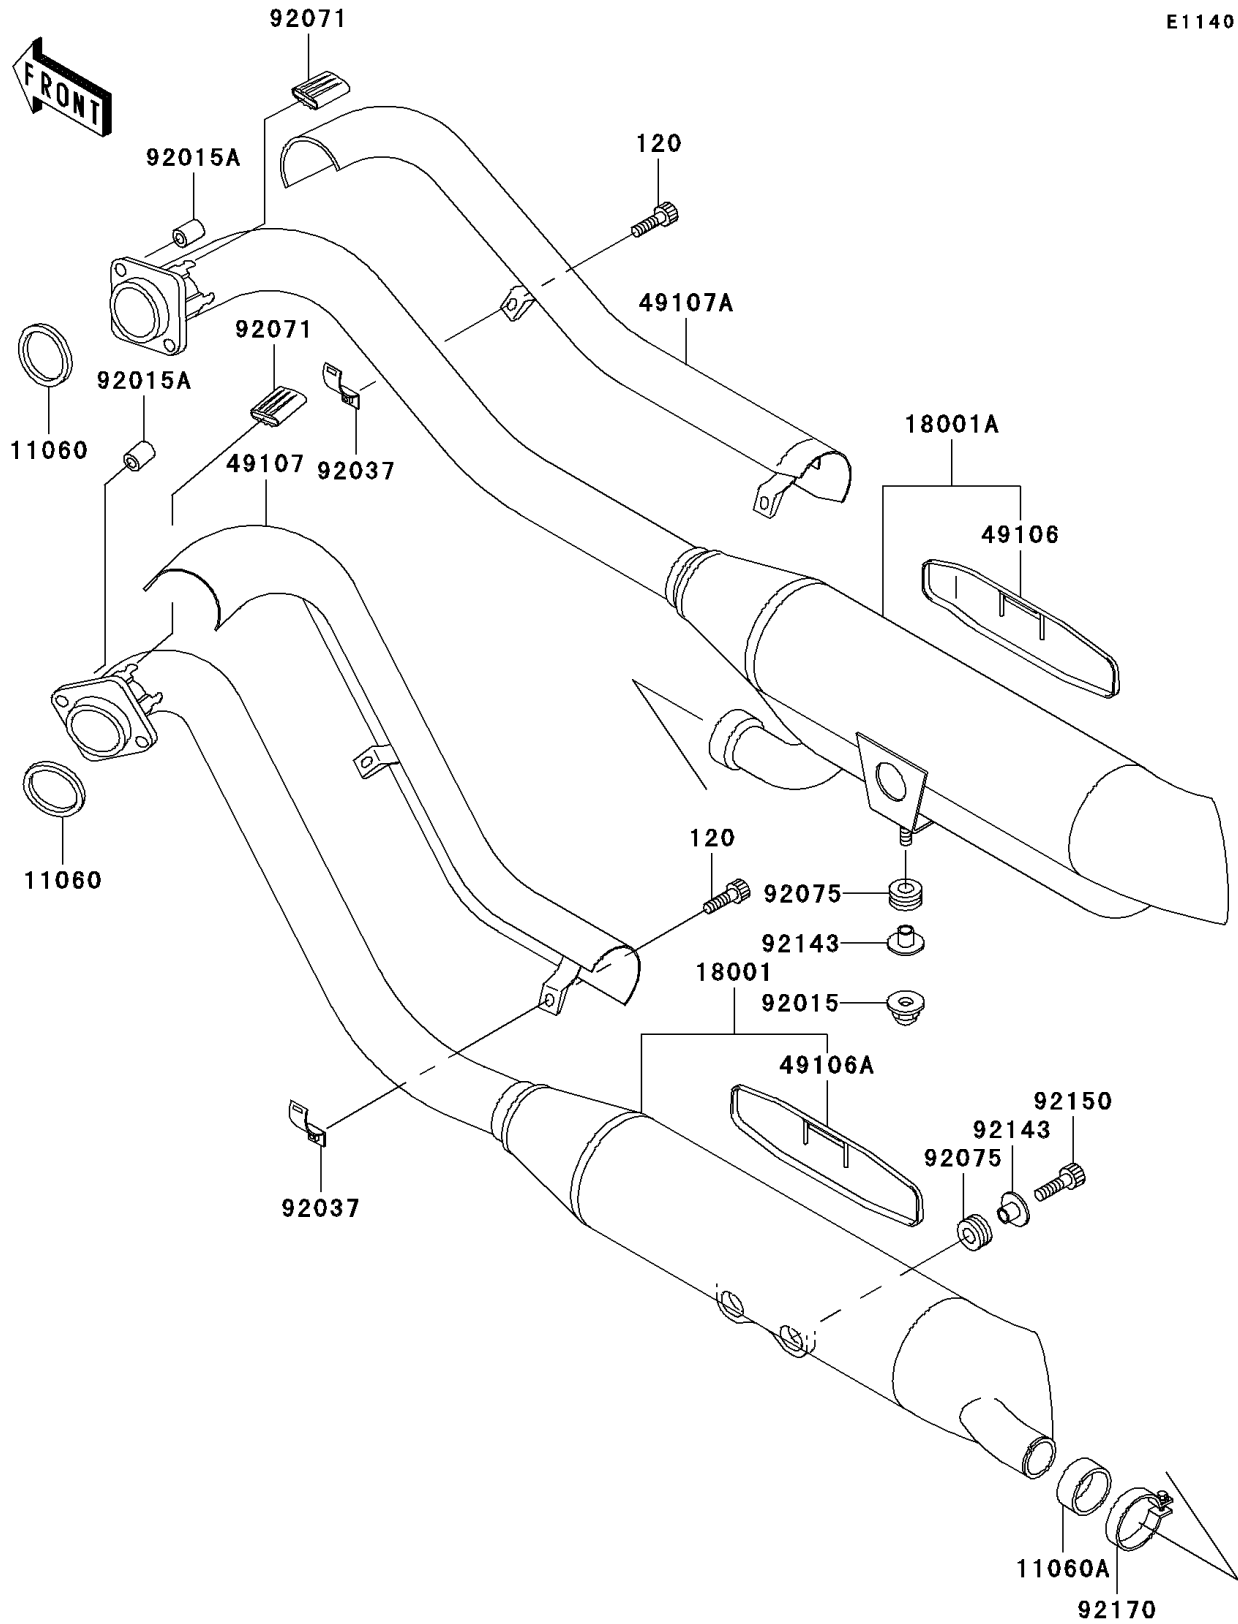

2003 Vulcan 800 PARTS DIAGRAM

Muffler(s)

E1140

2003 Vulcan 800 PARTS LIST

Muffler(s)

ITEM NAME	PART NUMBER	QUANTITY
BOLT-SOCKET (Ref # 120)	120Z0620	4
GASKET,EXHAUST PIPE (Ref # 11060)	11060-1680	2
GASKET,JOINT (Ref # 11060A)	11060-1681	1
MUFFLER,FR (Ref # 18001)	18001-1932	1
MUFFLER,RR (Ref # 18001A)	18001-1933	1
COVER-MUFFLER,RR (Ref # 49106)	49106-1179	1
COVER-MUFFLER,FR (Ref # 49106A)	49106-1182	1
COVER-EXHAUST PIPE,FR (Ref # 49107)	49107-1113	1
COVER-EXHAUST PIPE,RR (Ref # 49107A)	49107-1114	1
NUT,CAP,8MM (Ref # 92015)	92015-1370	1
NUT (Ref # 92015A)	92015-1983	4
CLAMP,EXHAUST PIPE COVER (Ref # 92037)	92037-1613	4
GROMMET (Ref # 92071)	92071-1226	4
DAMPER (Ref # 92075)	92075-1898	3
COLLAR (Ref # 92143)	92143-1753	3
BOLT,SOCKET,8X25 (Ref # 92150)	92150-1912	2
CLAMP (Ref # 92170)	92170-1538	1