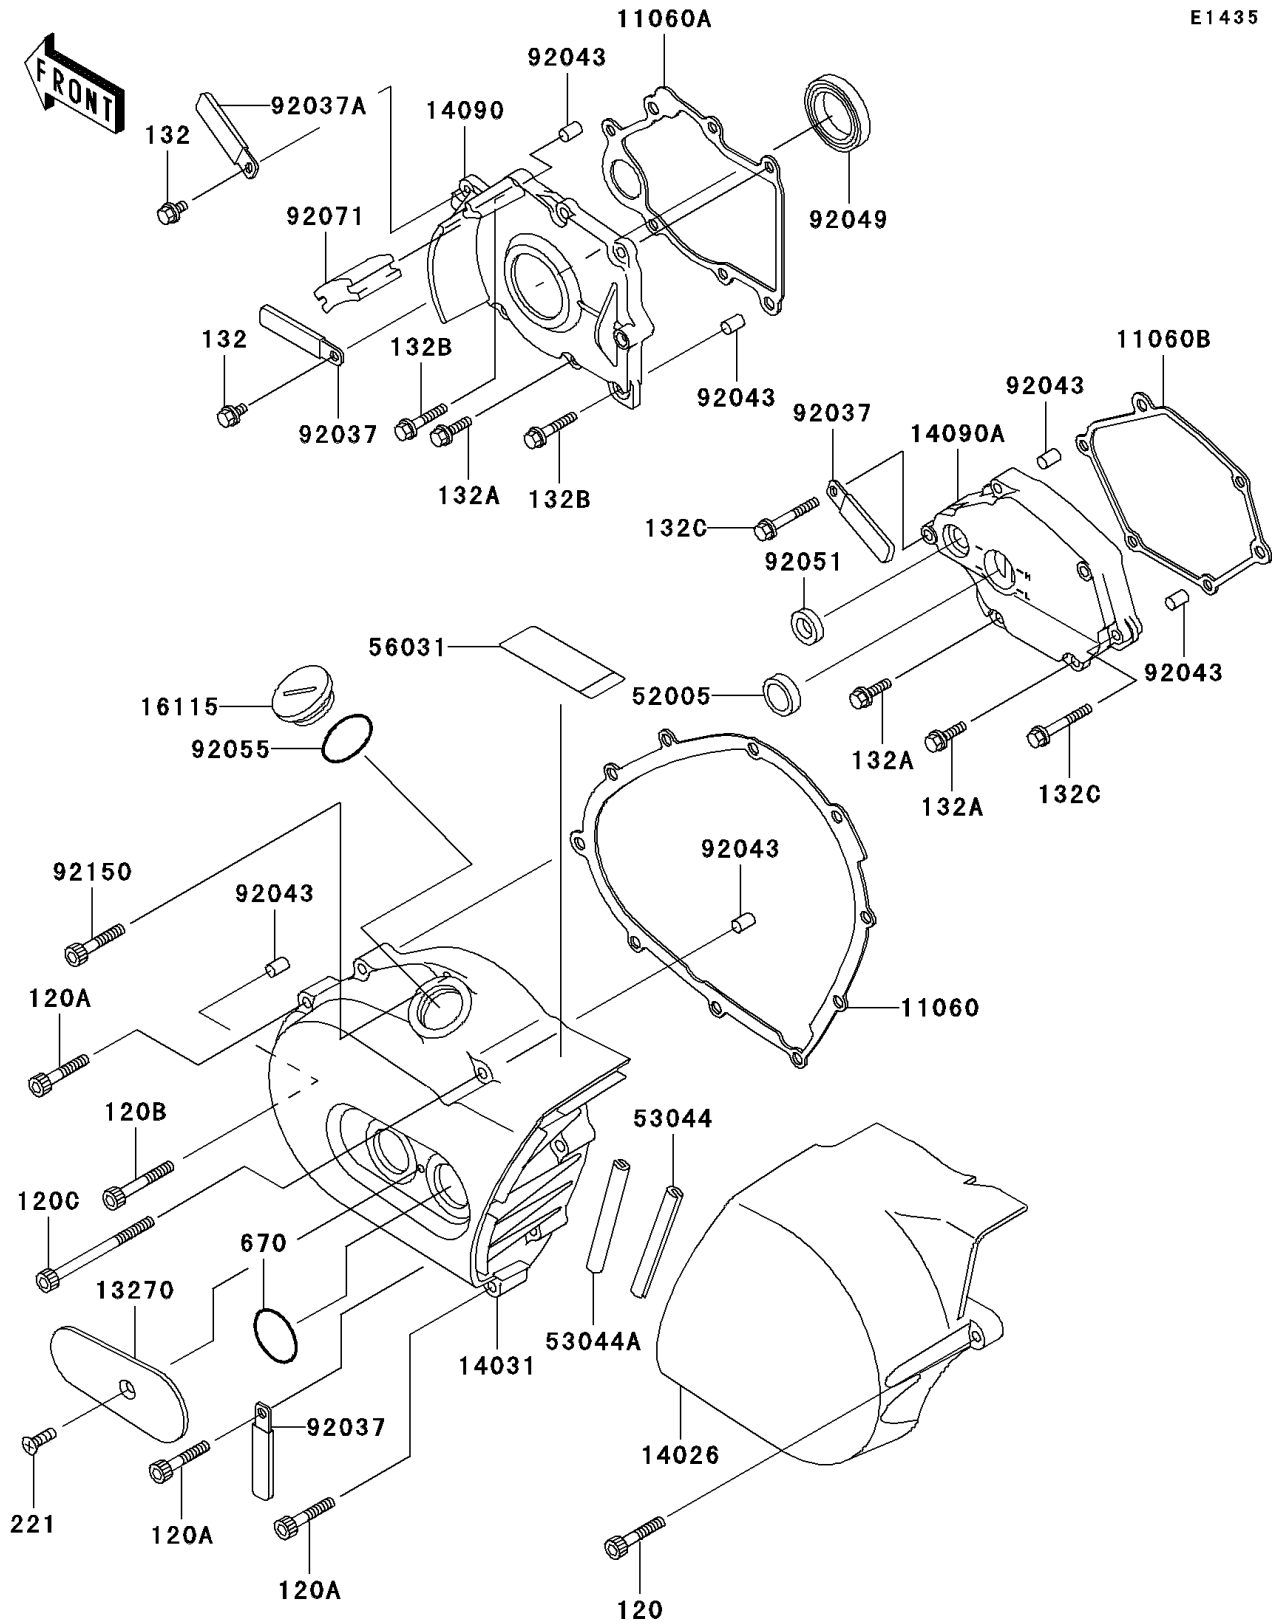

2003 Vulcan 800 PARTS DIAGRAM

Left Engine Cover(s)

E1435

2003 Vulcan 800 PARTS LIST

Left Engine Cover(s)

ITEM NAME	PART NUMBER	QUANTITY
BOLT-SOCKET (Ref # 120)	120R0630	1
BOLT-SOCKET (Ref # 120A)	120R0635	7
BOLT-SOCKET (Ref # 120B)	120R0645	1
BOLT-SOCKET (Ref # 120C)	120R0685	1
BOLT-FLANGED-SMALL,6X10 (Ref # 132)	132H0610	2
BOLT-FLANGED-SMALL (Ref # 132A)	132J0620	7
BOLT-FLANGED-SMALL (Ref # 132B)	132J0630	2
BOLT-FLANGED-SMALL,6X40 (Ref # 132C)	132J0640	4
SCREW-CSK-CROS,6X14 (Ref # 221)	221R0614	1
O RING (Ref # 670)	670B3034	2
GASKET,GENERATOR COVER (Ref # 11060)	11060-1089	1
GASKET,TRANSMISSION COVER (Ref # 11060A)	11060-1683	1
GASKET,MECHANISM COVER (Ref # 11060B)	11060-1685	1
PLATE (Ref # 13270)	13270-1397	1
COVER-CHAIN (Ref # 14026)	14026-1217	1
COVER-GENERATOR (Ref # 14031)	14031-1308	1
COVER,TRANSMISSION (Ref # 14090)	14090-1552	1
COVER,MECHANISM (Ref # 14090A)	14090-1559	1
CAP-OIL FILLER (Ref # 16115)	16115-1063	1
GAUGE,OIL LEVEL (Ref # 52005)	52005-1009	1
TRIM (Ref # 53044)	53044-1285	1
TRIM (Ref # 53044A)	53044-1286	1
LABEL-MANUAL,OIL CAPACITY (Ref # 56031)	56031-1894	1
CLAMP,L=45 (Ref # 92037)	92037-1539	3
CLAMP (Ref # 92037A)	92037-1993	1
PIN,6.2X8X14 (Ref # 92043)	92043-1263	6
SEAL-OIL,TC32488 (Ref # 92049)	92049-1361	1
SEAL-OIL,TB13225.5 (Ref # 92051)	92051-005	1
RING-O,31.7X2.4 (Ref # 92055)	92055-049	1

2003 Vulcan 800 PARTS LIST

Left Engine Cover(s)

ITEM NAME	PART NUMBER	QUANTITY
GROMMET (Ref # 92071)	92071-1232	1
BOLT,SOCKET,6X35 (Ref # 92150)	92150-1887	1