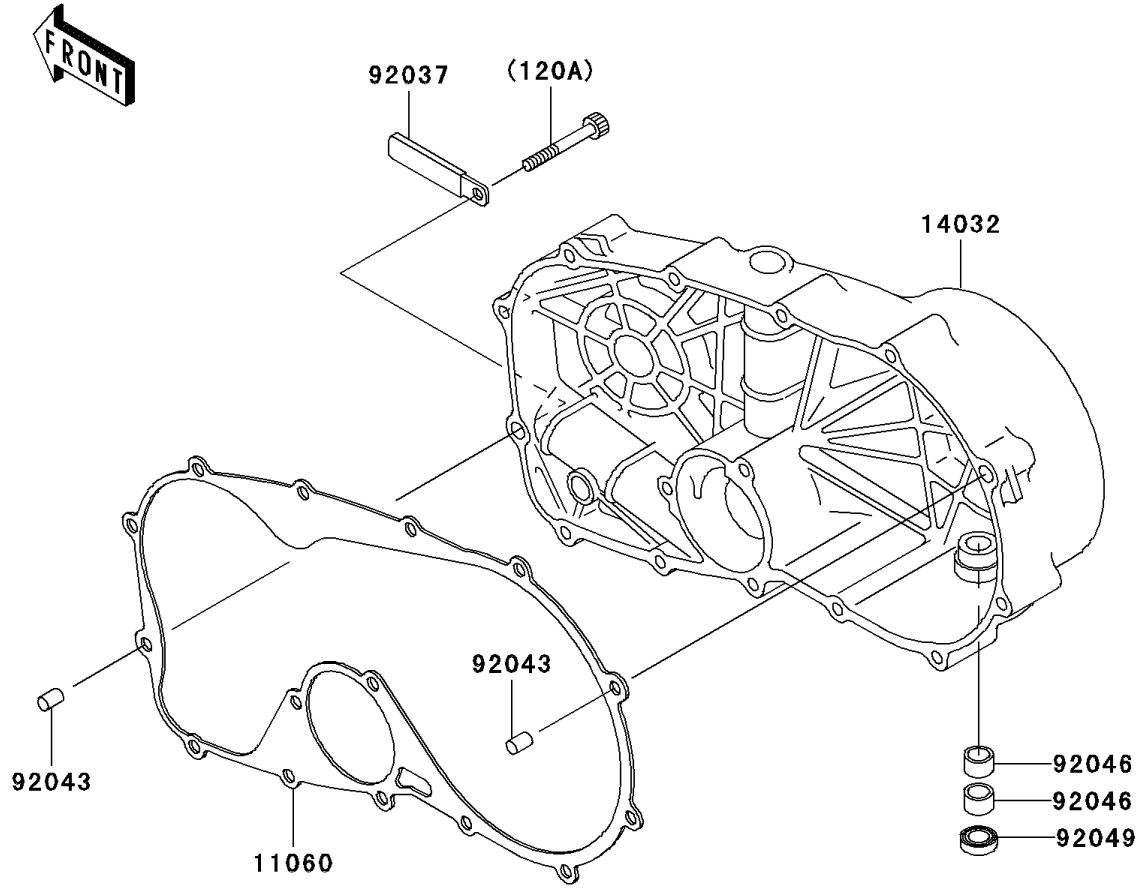

2000 Vulcan 800 PARTS DIAGRAM

Right Engine Cover(s)

E1436

2000 Vulcan 800 PARTS LIST

Right Engine Cover(s)

ITEM NAME	PART NUMBER	QUANTITY
BOLT-SOCKET (Ref # 120)	120R0630	3
BOLT-SOCKET (Ref # 120A)	120R0650	10
BOLT-SOCKET (Ref # 120B)	120R0665	1
GASKET,CLUTCH COVER (Ref # 11060)	11060-1926	1
COVER-CLUTCH (Ref # 14032)	14032-1403	1
CLAMP,WIRING HARNESS,L=60 (Ref # 92037)	92037-1069	1
PIN,6.2X8X14 (Ref # 92043)	92043-1263	2
BEARING-NEEDLE,HK1210 (Ref # 92046)	92046-1010	2
SEAL-OIL,TB12205.5 (Ref # 92049)	92049-1271	1
BOLT,SOCKET,6X50 (Ref # 92150)	92150-1436	1