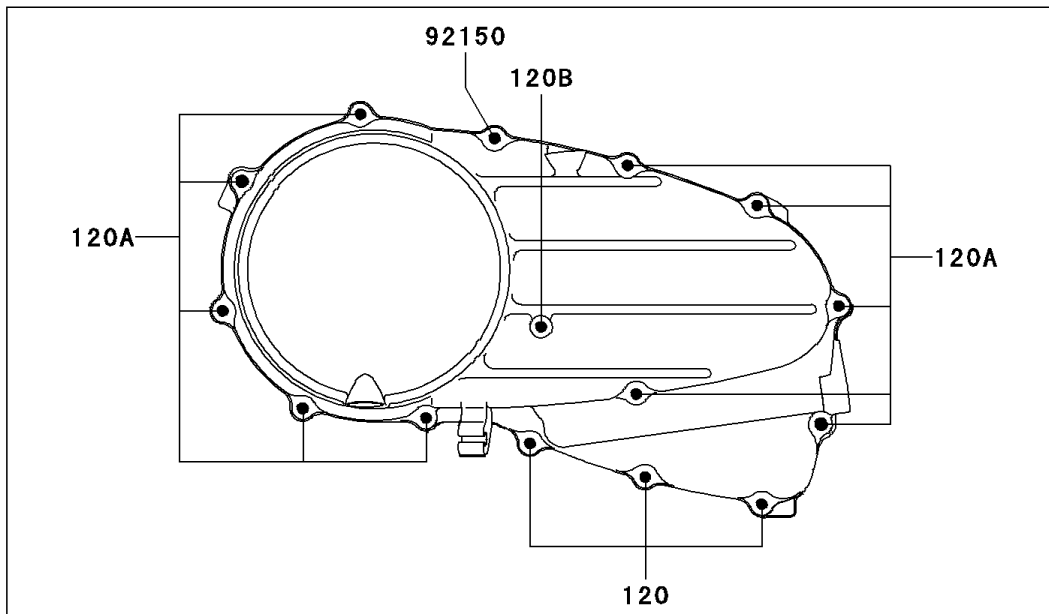

2000 Vulcan 800 PARTS DIAGRAM

Right Engine Cover(s)

E1436

2000 Vulcan 800 PARTS LIST

Right Engine Cover(s)

ITEM NAME	PART NUMBER	QUANTITY
BOLT-SOCKET (Ref # 120)	120R0630	3
BOLT-SOCKET (Ref # 120A)	120R0650	10
BOLT-SOCKET (Ref # 120B)	120R0665	1
GASKET,CLUTCH COVER (Ref # 11060)	11060-1926	1
COVER-CLUTCH (Ref # 14032)	14032-1403	1
CLAMP,WIRING HARNESS,L=60 (Ref # 92037)	92037-1069	1
PIN,6.2X8X14 (Ref # 92043)	92043-1263	2
BEARING-NEEDLE,HK1210 (Ref # 92046)	92046-1010	2
SEAL-OIL,TB12205.5 (Ref # 92049)	92049-1271	1
BOLT,SOCKET,6X50 (Ref # 92150)	92150-1436	1