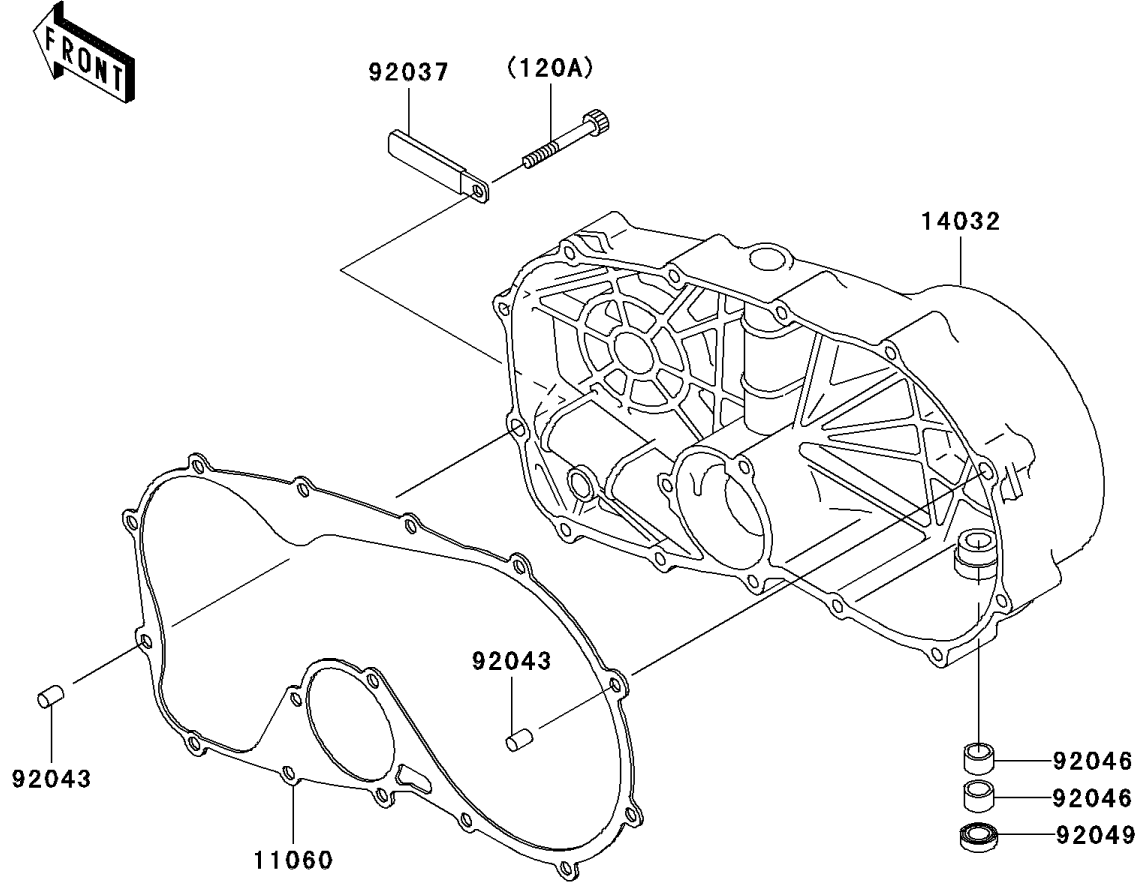

2003 Vulcan 800 PARTS DIAGRAM

Right Engine Cover(s)

E1436

2003 Vulcan 800 PARTS LIST

Right Engine Cover(s)

ITEM NAME	PART NUMBER	QUANTITY
BOLT-SOCKET (Ref # 120)	120R0630	3
BOLT-SOCKET (Ref # 120A)	120R0650	10
BOLT-SOCKET (Ref # 120B)	120R0665	1
GASKET,CLUTCH COVER (Ref # 11060)	11060-1926	1
COVER-CLUTCH (Ref # 14032)	14032-1403	1
CLAMP,WIRING HARNESS,L=60 (Ref # 92037)	92037-1069	1
PIN,6.2X8X14 (Ref # 92043)	92043-1263	2
BEARING-NEEDLE,HK1210 (Ref # 92046)	92046-1010	2
SEAL-OIL,TB12205.5 (Ref # 92049)	92049-1271	1
BOLT,SOCKET,6X50 (Ref # 92150)	92150-1436	1