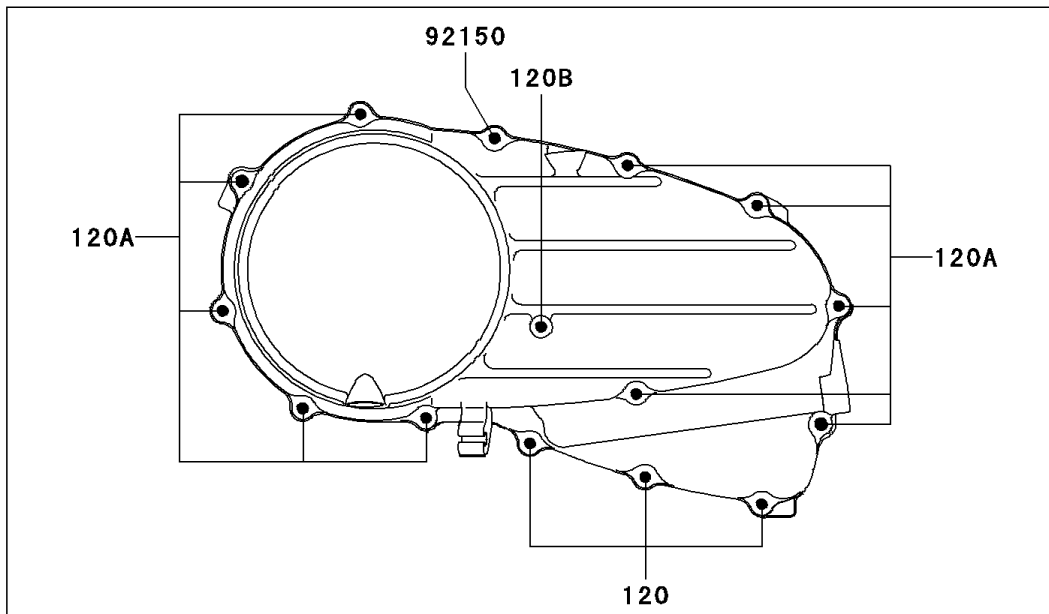

2003 Vulcan 800 PARTS DIAGRAM

Right Engine Cover(s)

E1436

2003 Vulcan 800 PARTS LIST

Right Engine Cover(s)

ITEM NAME	PART NUMBER	QUANTITY
BOLT-SOCKET (Ref # 120)	120R0630	3
BOLT-SOCKET (Ref # 120A)	120R0650	10
BOLT-SOCKET (Ref # 120B)	120R0665	1
GASKET,CLUTCH COVER (Ref # 11060)	11060-1926	1
COVER-CLUTCH (Ref # 14032)	14032-1403	1
CLAMP,WIRING HARNESS,L=60 (Ref # 92037)	92037-1069	1
PIN,6.2X8X14 (Ref # 92043)	92043-1263	2
BEARING-NEEDLE,HK1210 (Ref # 92046)	92046-1010	2
SEAL-OIL,TB12205.5 (Ref # 92049)	92049-1271	1
BOLT,SOCKET,6X50 (Ref # 92150)	92150-1436	1