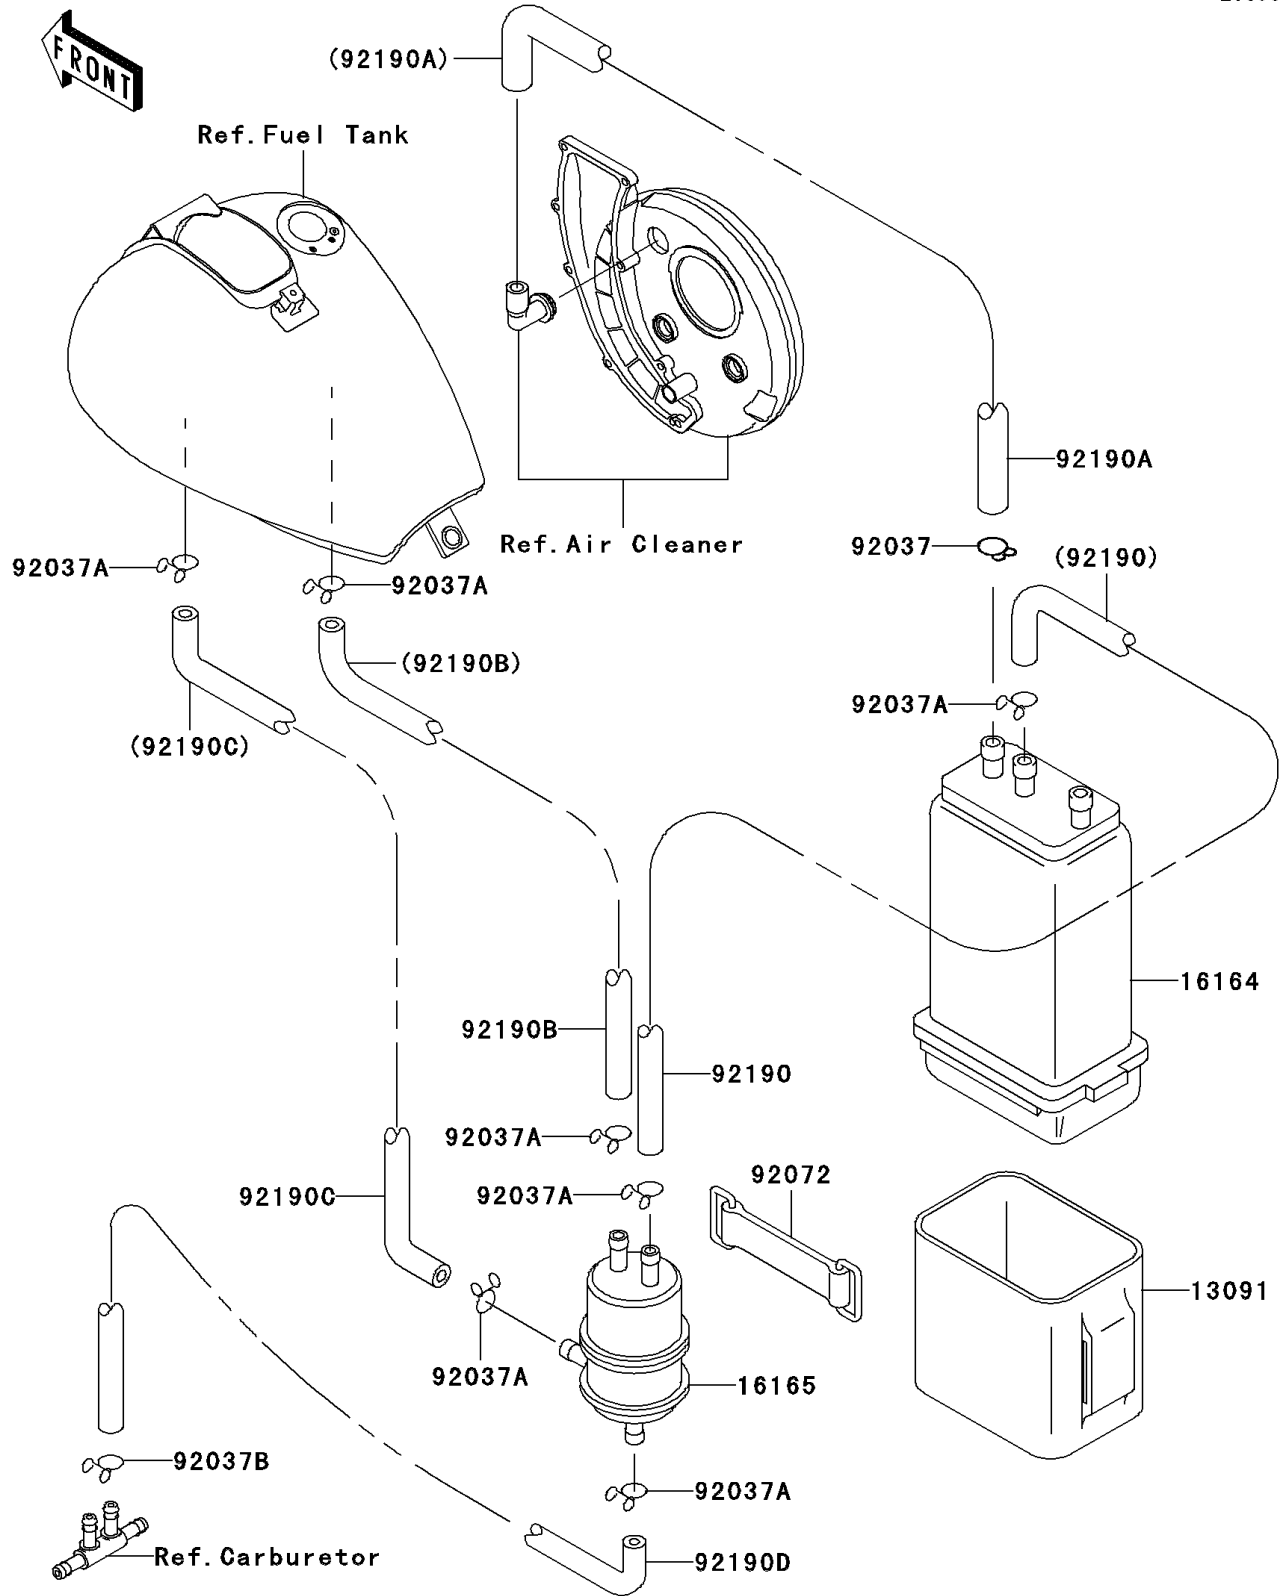

2000 Vulcan 800 PARTS DIAGRAM

Fuel Evaporative System

E1650

2000 Vulcan 800 PARTS LIST

Fuel Evaporative System

ITEM NAME	PART NUMBER	QUANTITY
HOLDER,CANISTER (Ref # 13091)	13091-1308	1
CANISTER (Ref # 16164)	16164-1052	1
SEPARATOR (Ref # 16165)	16165-1001	1
CLAMP,HOSE (Ref # 92037)	92037-1104	1
CLAMP,TUBE (Ref # 92037A)	92037-147	7
CLAMP (Ref # 92037B)	92037-1610	1
BAND,L=50 (Ref # 92072)	92072-1419	1
TUBE,CANISTER-SEPA (Ref # 92190)	92190-1618	1
TUBE,7X12X540,GREEN (Ref # 92190A)	92190-1619	1
TUBE,SEPA-TANK (Ref # 92190B)	92190-1620	1
TUBE,SEPA-TANK (Ref # 92190C)	92190-1621	1
TUBE,SEPA-FITTING (Ref # 92190D)	92190-1622	1