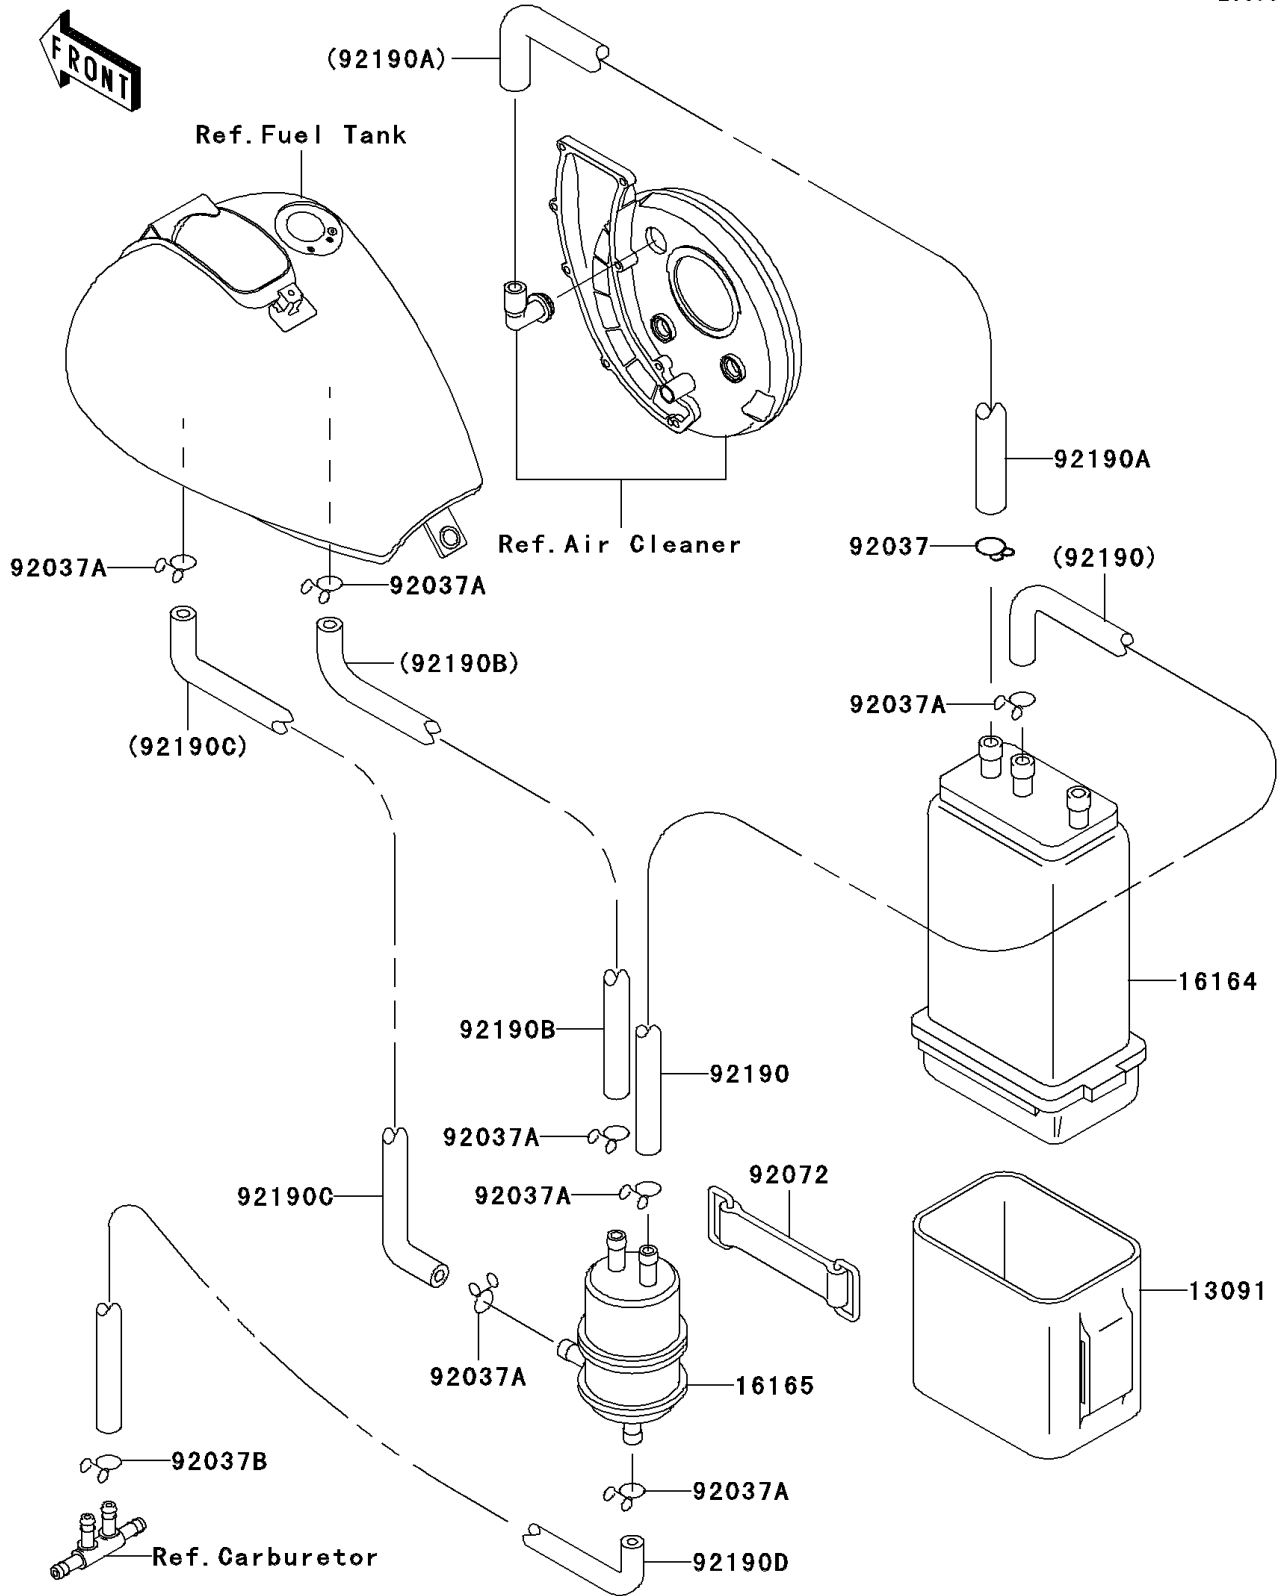

2002 Vulcan 800 PARTS DIAGRAM

Fuel Evaporative System

E1650

2002 Vulcan 800 PARTS LIST

Fuel Evaporative System

ITEM NAME	PART NUMBER	QUANTITY
HOLDER,CANISTER (Ref # 13091)	13091-1308	1
CANISTER (Ref # 16164)	16164-1052	1
SEPARATOR (Ref # 16165)	16165-1001	1
CLAMP,HOSE (Ref # 92037)	92037-1104	1
CLAMP,TUBE (Ref # 92037A)	92037-147	7
CLAMP (Ref # 92037B)	92037-1610	1
BAND,L=50 (Ref # 92072)	92072-1419	1
TUBE,CANISTER-SEPA (Ref # 92190)	92190-1618	1
TUBE,7X12X540,GREEN (Ref # 92190A)	92190-1619	1
TUBE,SEPA-TANK (Ref # 92190B)	92190-1620	1
TUBE,SEPA-TANK (Ref # 92190C)	92190-1621	1
TUBE,SEPA-FITTING (Ref # 92190D)	92190-1622	1