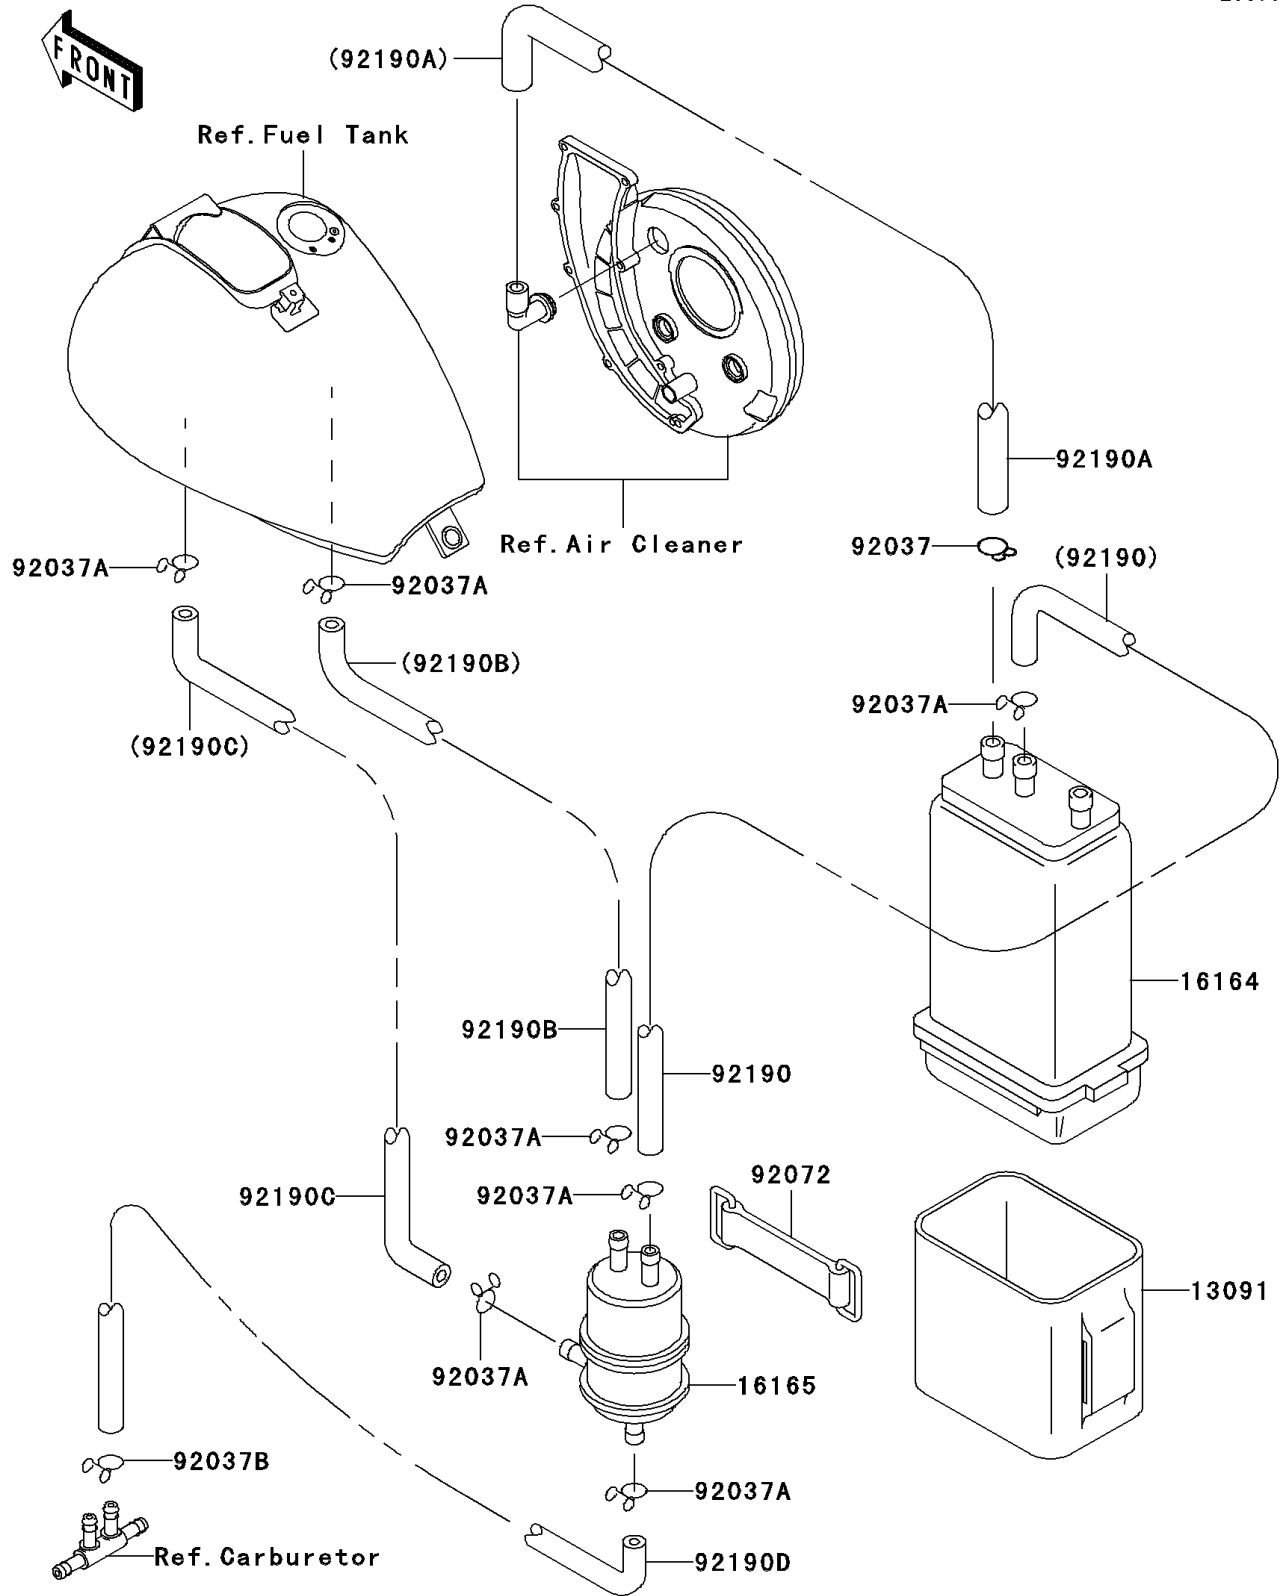

2003 Vulcan 800 PARTS DIAGRAM

Fuel Evaporative System

E1650

2003 Vulcan 800 PARTS LIST

Fuel Evaporative System

| ITEM NAME | PART NUMBER | QUANTITY |
|------------------------------------|-------------|----------|
| HOLDER,CANISTER (Ref # 13091) | 13091-1308 | 1 |
| CANISTER (Ref # 16164) | 16164-1052 | 1 |
| SEPARATOR (Ref # 16165) | 16165-1001 | 1 |
| CLAMP,HOSE (Ref # 92037) | 92037-1104 | 1 |
| CLAMP,TUBE (Ref # 92037A) | 92037-147 | 7 |
| CLAMP (Ref # 92037B) | 92037-1610 | 1 |
| BAND,L=50 (Ref # 92072) | 92072-1419 | 1 |
| TUBE,CANISTER-SEPA (Ref # 92190) | 92190-1618 | 1 |
| TUBE,7X12X540,GREEN (Ref # 92190A) | 92190-1619 | 1 |
| TUBE,SEPA-TANK (Ref # 92190B) | 92190-1620 | 1 |
| TUBE,SEPA-TANK (Ref # 92190C) | 92190-1621 | 1 |
| TUBE,SEPA-FITTING (Ref # 92190D) | 92190-1622 | 1 |