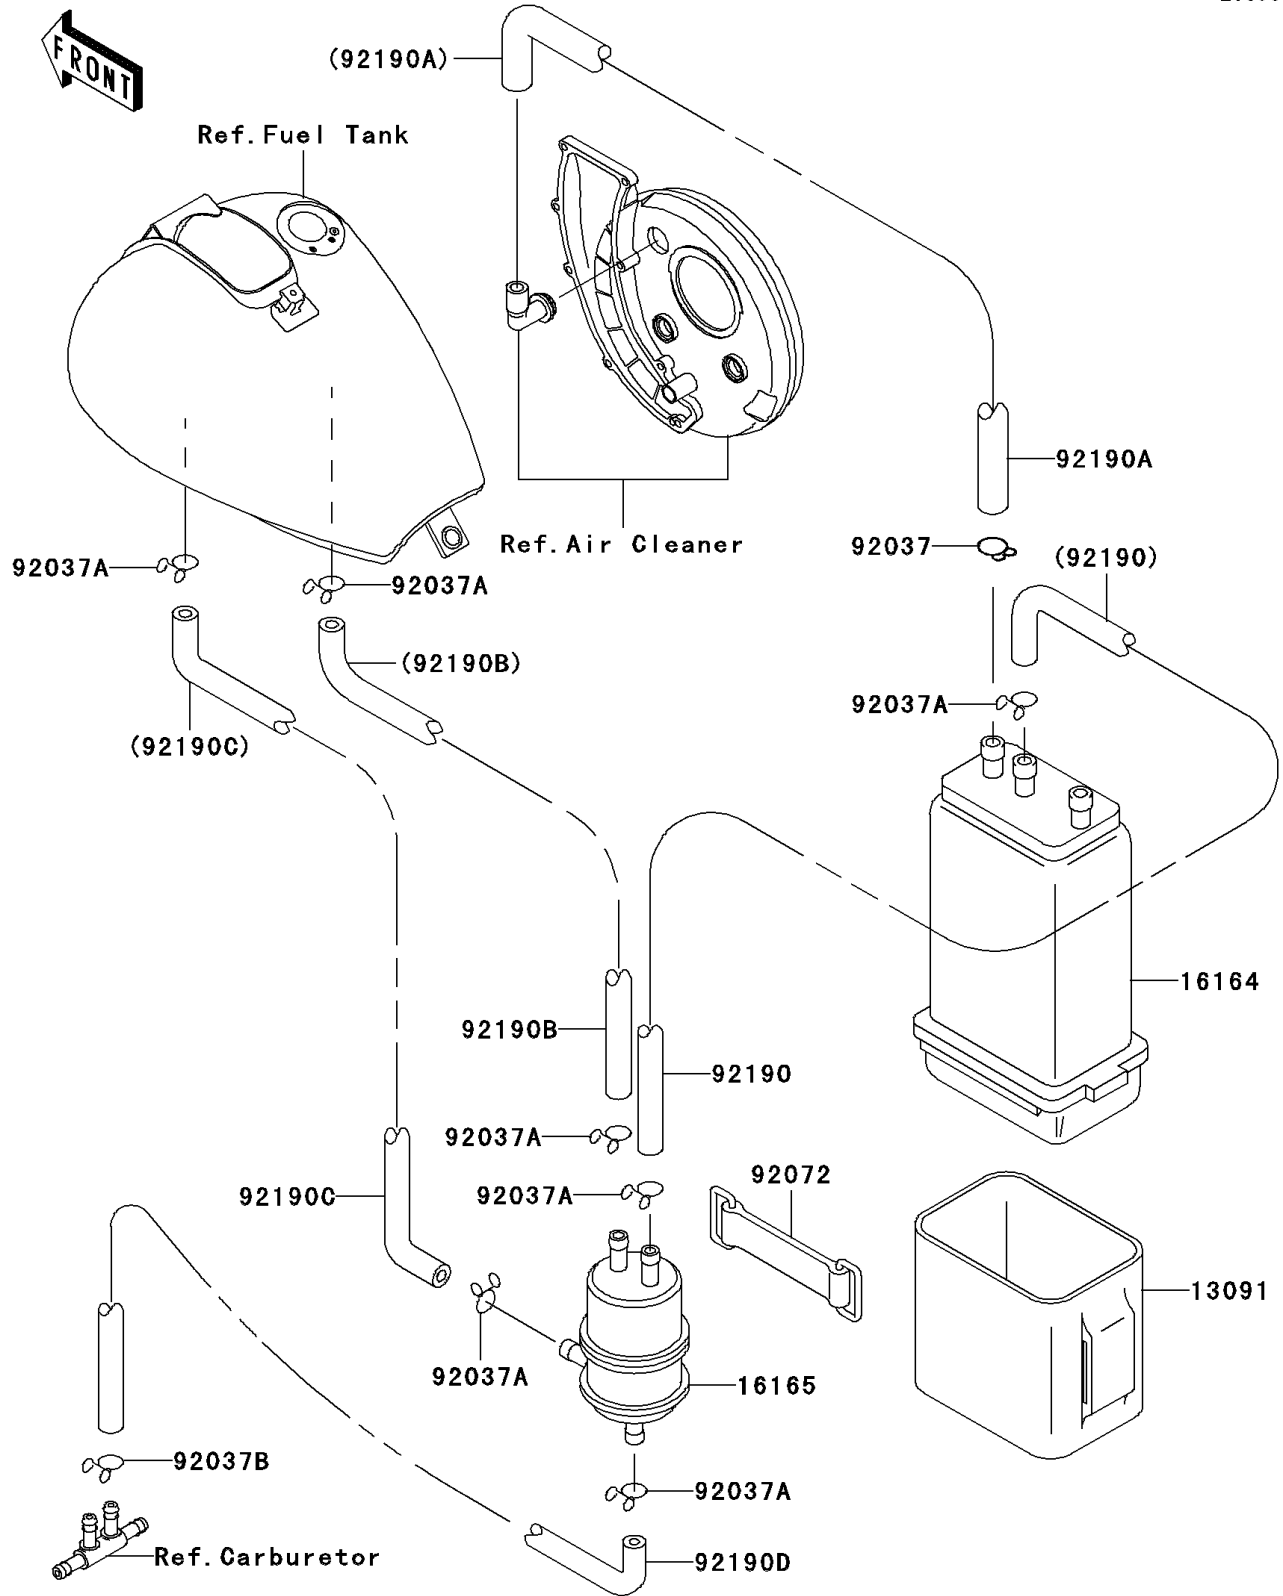

# 2003 Vulcan 800 PARTS DIAGRAM

Fuel Evaporative System

E1650

## 2003 Vulcan 800 PARTS LIST

### Fuel Evaporative System

ITEM NAME	PART NUMBER	QUANTITY
HOLDER,CANISTER (Ref # 13091)	13091-1308	1
CANISTER (Ref # 16164)	16164-1052	1
SEPARATOR (Ref # 16165)	16165-1001	1
CLAMP,HOSE (Ref # 92037)	92037-1104	1
CLAMP,TUBE (Ref # 92037A)	92037-147	7
CLAMP (Ref # 92037B)	92037-1610	1
BAND,L=50 (Ref # 92072)	92072-1419	1
TUBE,CANISTER-SEPA (Ref # 92190)	92190-1618	1
TUBE,7X12X540,GREEN (Ref # 92190A)	92190-1619	1
TUBE,SEPA-TANK (Ref # 92190B)	92190-1620	1
TUBE,SEPA-TANK (Ref # 92190C)	92190-1621	1
TUBE,SEPA-FITTING (Ref # 92190D)	92190-1622	1