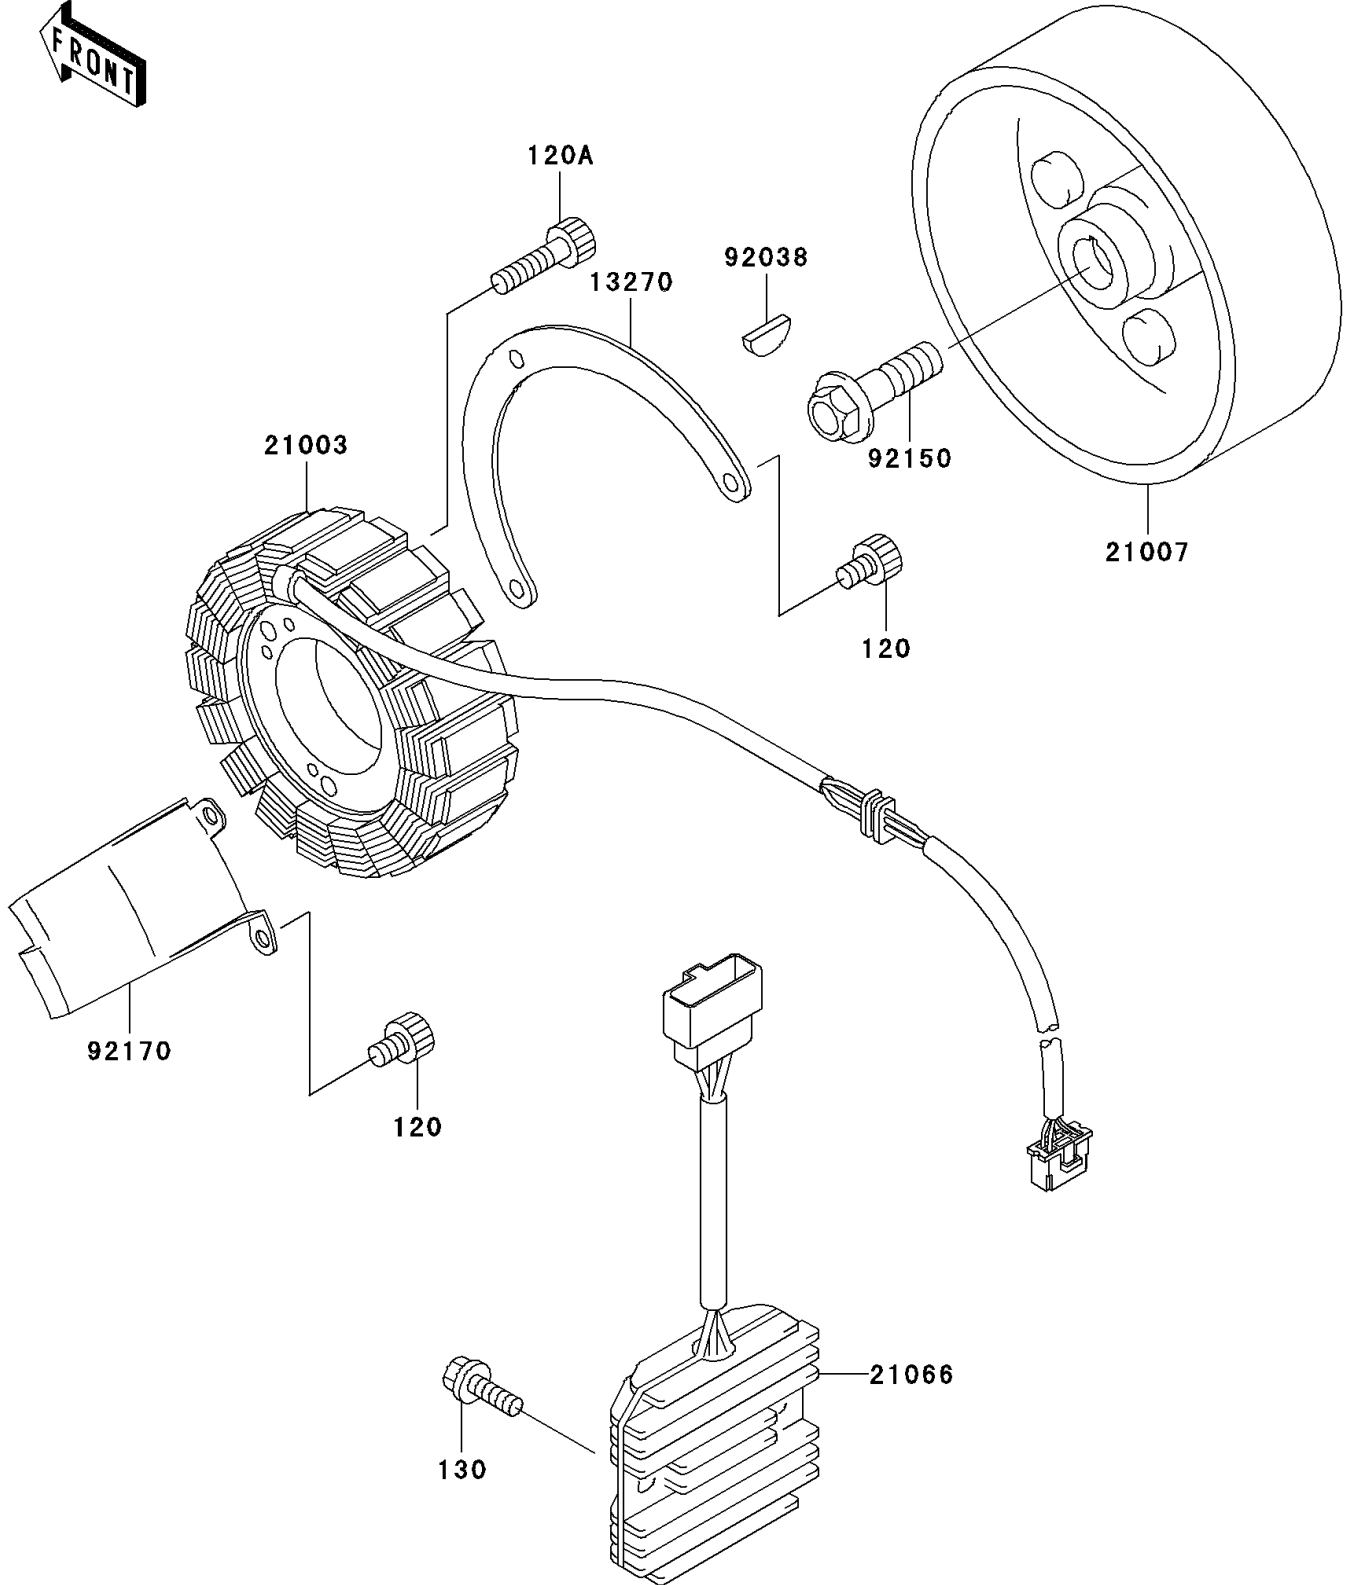

# 2003 Vulcan 800 PARTS DIAGRAM

Generator

E1810

## 2003 Vulcan 800 PARTS LIST

### Generator

ITEM NAME	PART NUMBER	QUANTITY
BOLT-SOCKET (Ref # 120)	120P0510	5
BOLT-SOCKET,6X35 (Ref # 120A)	120P0635	3
BOLT-FLANGED (Ref # 130)	130J0620	2
PLATE (Ref # 13270)	13270-1398	1
STATOR (Ref # 21003)	21003-1383	1
ROTOR,GENERATOR (Ref # 21007)	21007-1279	1
REGULATOR-VOLTAGE (Ref # 21066)	21066-1099	1
KEY,WOODRUFF (Ref # 92038)	92038-001	1
BOLT,12X40 (Ref # 92150)	92150-1717	1
CLAMP (Ref # 92170)	92170-1559	1