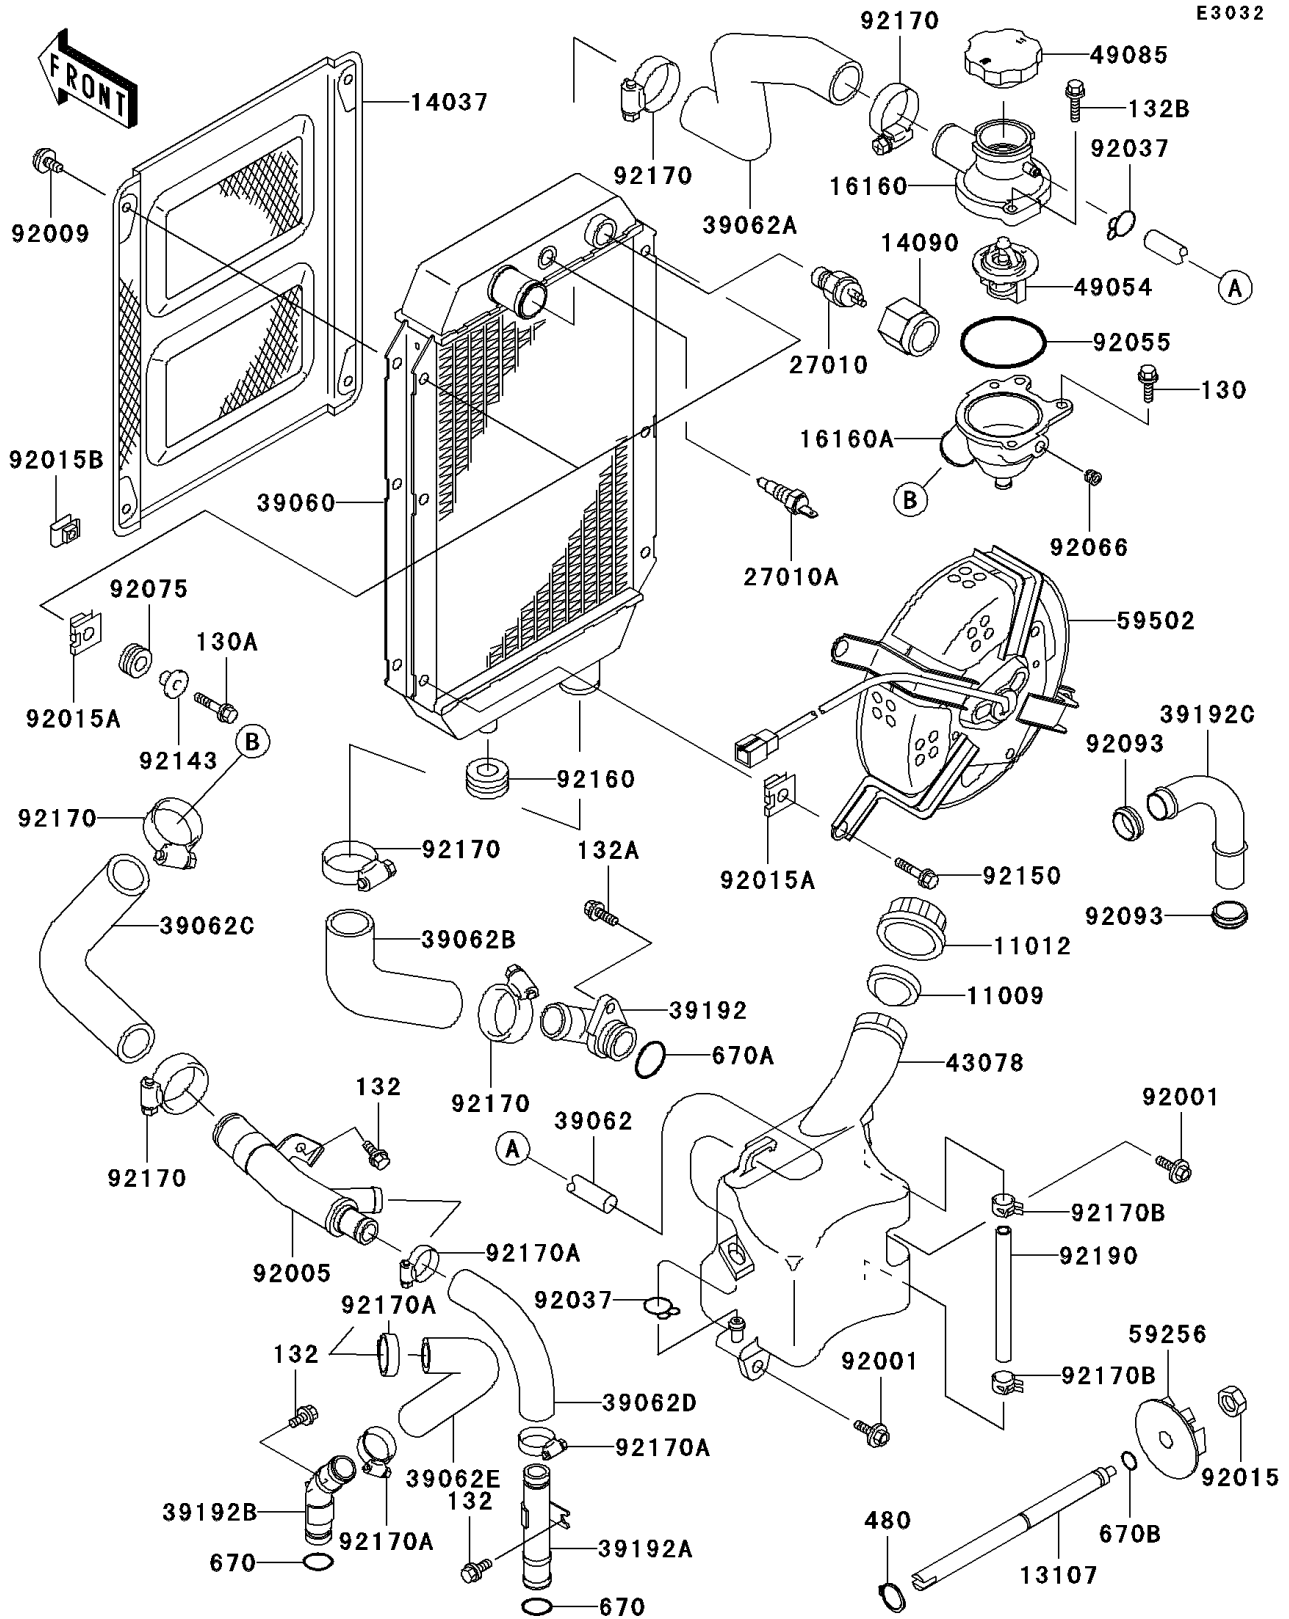

2000 Vulcan 800 PARTS DIAGRAM

Radiator

E3032

2000 Vulcan 800 PARTS LIST

Radiator

ITEM NAME	PART NUMBER	QUANTITY
GASKET,RESERVOIR TANK CAP (Ref # 11009)	11009-1145	1
CAP (Ref # 11012)	11012-1084	1
SHAFT,IMPELLER (Ref # 13107)	13107-1155	1
SCREEN,RADIATOR (Ref # 14037)	14037-1200	1
COVER,THERMOSTAT (Ref # 14090)	14090-1522	1
BODY,UPP (Ref # 16160)	16160-1152	1
BODY (Ref # 16160A)	16160-1242	1
SWITCH,FAN (Ref # 27010)	27010-1202	1
SWITCH,WARNING (Ref # 27010A)	27010-1305	1
RADIATOR (Ref # 39060)	39060-1164	1
HOSE-COOLING (Ref # 39062)	39062-1124	1
HOSE-COOLING,THERMO-RADIATOR (Ref # 39062A)	39062-1646	1
HOSE-COOLING,RADIATOR-COVER (Ref # 39062B)	39062-1647	1
HOSE-COOLING,THERMO-FITTING (Ref # 39062C)	39062-1648	1
HOSE-COOLING,HEAD,RR-FITTING (Ref # 39062D)	39062-1649	1
HOSE-COOLING,HEAD,FR-FITTING (Ref # 39062E)	39062-1650	1
PIPE-WATER,INLET (Ref # 39192)	39192-1078	1
PIPE-WATER,HEAD,RR (Ref # 39192A)	39192-1079	1
PIPE-WATER,HEAD,FR (Ref # 39192B)	39192-1080	1
PIPE-WATER,OUTLET (Ref # 39192C)	39192-1106	1
RESERVOIR (Ref # 43078)	43078-1149	1
THERMOSTAT (Ref # 49054)	49054-1067	1
CAP-ASSY-PRESSURE (Ref # 49085)	49085-1067	1
IMPELLER (Ref # 59256)	59256-1058	1
FAN-ASSY (Ref # 59502)	59502-1132	1
BOLT,6X16 (Ref # 92001)	92001-1950	2
FITTING (Ref # 92005)	92005-1281	1
SCREW,TAPPING,6MM (Ref # 92009)	92009-1261	4
NUT,LOCK,6MM,BLACK (Ref # 92015)	92015-1191	1