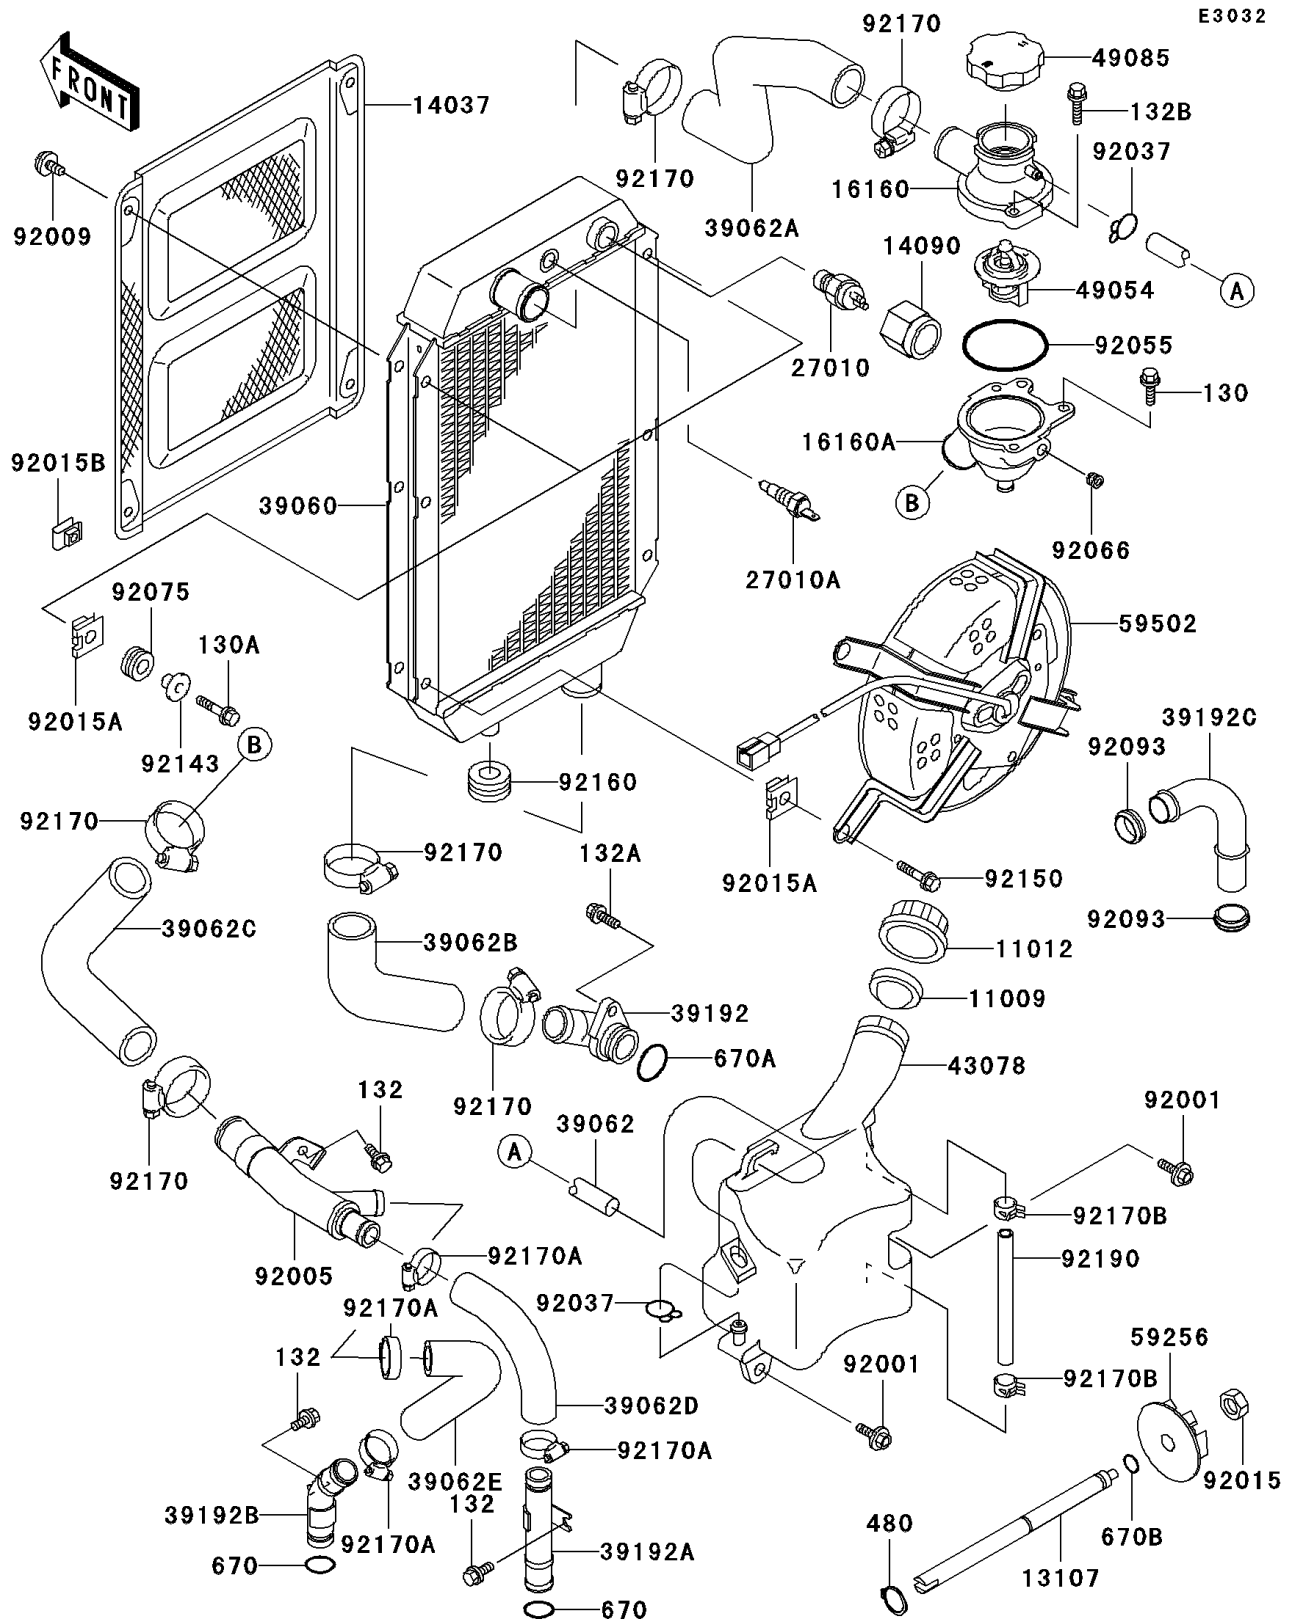

2001 Vulcan 800 PARTS DIAGRAM

Radiator

E3032

2001 Vulcan 800 PARTS LIST

Radiator

ITEM NAME	PART NUMBER	QUANTITY
GASKET,RESERVOIR TANK CAP (Ref # 11009)	11009-1145	1
CAP (Ref # 11012)	11012-1084	1
SHAFT,IMPELLER (Ref # 13107)	13107-1155	1
SCREEN,RADIATOR (Ref # 14037)	14037-1200	1
COVER,THERMOSTAT (Ref # 14090)	14090-1522	1
BODY,UPP (Ref # 16160)	16160-1152	1
BODY (Ref # 16160A)	16160-1242	1
SWITCH,FAN (Ref # 27010)	27010-1202	1
SWITCH,WARNING (Ref # 27010A)	27010-1305	1
RADIATOR (Ref # 39060)	39060-1164	1
HOSE-COOLING (Ref # 39062)	39062-1124	1
HOSE-COOLING,THERMO-RADIATOR (Ref # 39062A)	39062-1646	1
HOSE-COOLING,RADIATOR-COVER (Ref # 39062B)	39062-1647	1
HOSE-COOLING,THERMO-FITTING (Ref # 39062C)	39062-1648	1
HOSE-COOLING,HEAD,RR-FITTING (Ref # 39062D)	39062-1649	1
HOSE-COOLING,HEAD,FR-FITTING (Ref # 39062E)	39062-1650	1
PIPE-WATER,INLET (Ref # 39192)	39192-1078	1
PIPE-WATER,HEAD,RR (Ref # 39192A)	39192-1079	1
PIPE-WATER,HEAD,FR (Ref # 39192B)	39192-1080	1
PIPE-WATER,OUTLET (Ref # 39192C)	39192-1106	1
RESERVOIR (Ref # 43078)	43078-1149	1
THERMOSTAT (Ref # 49054)	49054-1067	1
CAP-ASSY-PRESSURE (Ref # 49085)	49085-1067	1
IMPELLER (Ref # 59256)	59256-1058	1
FAN-ASSY (Ref # 59502)	59502-1132	1
BOLT,6X16 (Ref # 92001)	92001-1950	2
FITTING (Ref # 92005)	92005-1281	1
SCREW,TAPPING,6MM (Ref # 92009)	92009-1261	4
NUT,LOCK,6MM,BLACK (Ref # 92015)	92015-1191	1