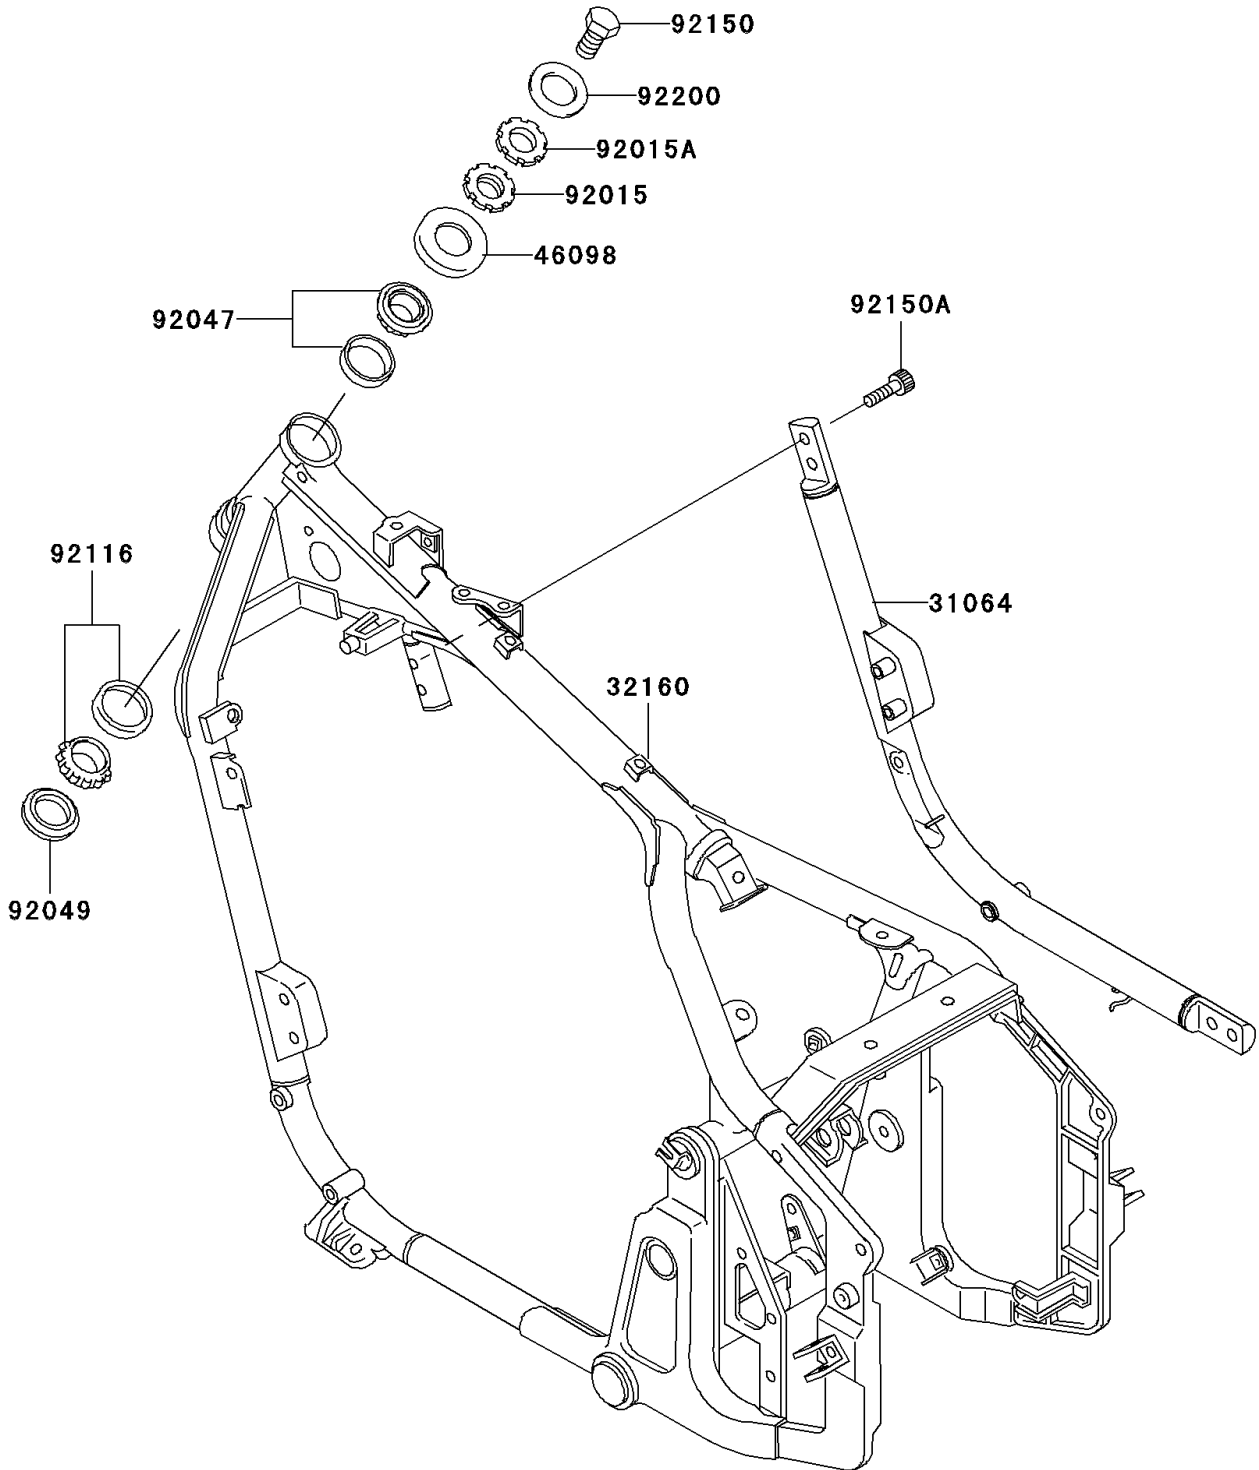

# 2003 Vulcan 800 PARTS DIAGRAM

Frame

F2120

## 2003 Vulcan 800 PARTS LIST

### Frame

ITEM NAME	PART NUMBER	QUANTITY
PIPE-COMP,DOWNTUBE,RH (Ref # 31064)	31064-1176	1
FRAME-COMP,FR (Ref # 32160)	32160-1502	1
CAP,STEERING STEM (Ref # 46098)	46098-017	1
NUT,25MM,T=10 (Ref # 92015)	92015-1377	1
NUT,25MM,T=6 (Ref # 92015A)	92015-1378	1
RACE,ROLLER,32005JR RS (Ref # 92047)	92047-017	1
SEAL-OIL,XMHE36X52X4J (Ref # 92049)	92049-1162	1
BEARING-ROLLER,HR320/28XJ (Ref # 92116)	92116-1009	1
BOLT,14X25 (Ref # 92150)	92150-1672	1
BOLT,SOCKET,10X23 (Ref # 92150A)	92150-1942	4
WASHER (Ref # 92200)	92200-1140	1