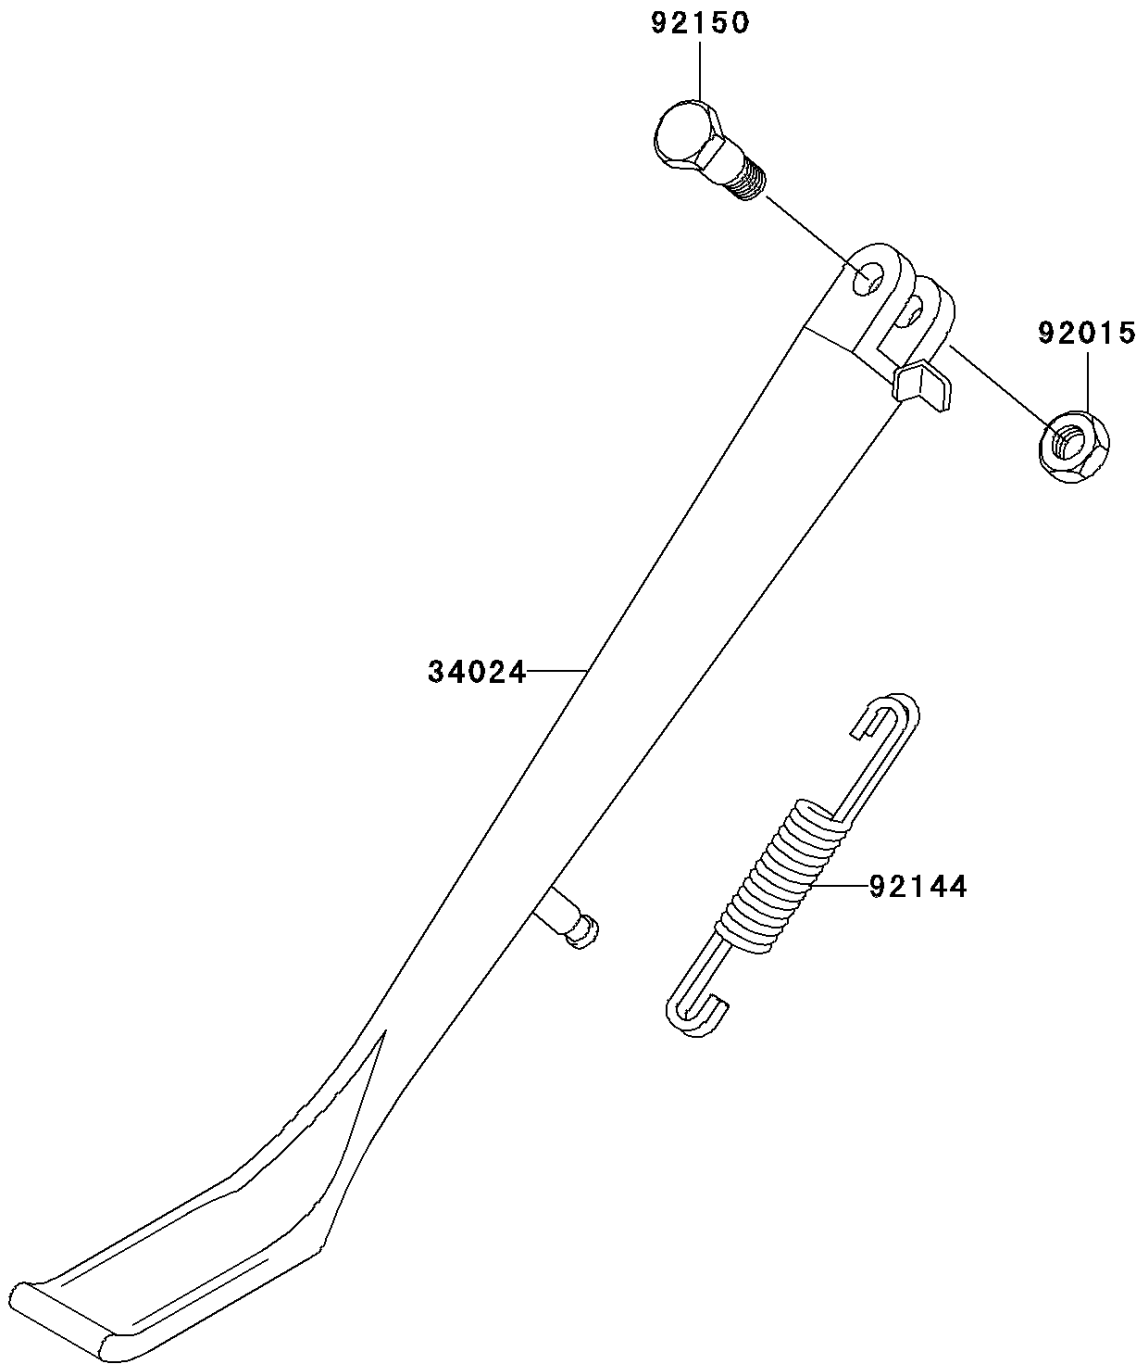

2000 Vulcan 800 PARTS DIAGRAM

Stand(s)

F2190

2000 Vulcan 800 PARTS LIST

Stand(s)

ITEM NAME	PART NUMBER	QUANTITY
STAND-SIDE (Ref # 34024)	34024-1327	1
NUT,LOCK,10MM,BLACK (Ref # 92015)	92015-1188	1
SPRING,CENTER STAND (Ref # 92144)	92144-1098	1
BOLT,SIDE STAND (Ref # 92150)	92150-1941	1