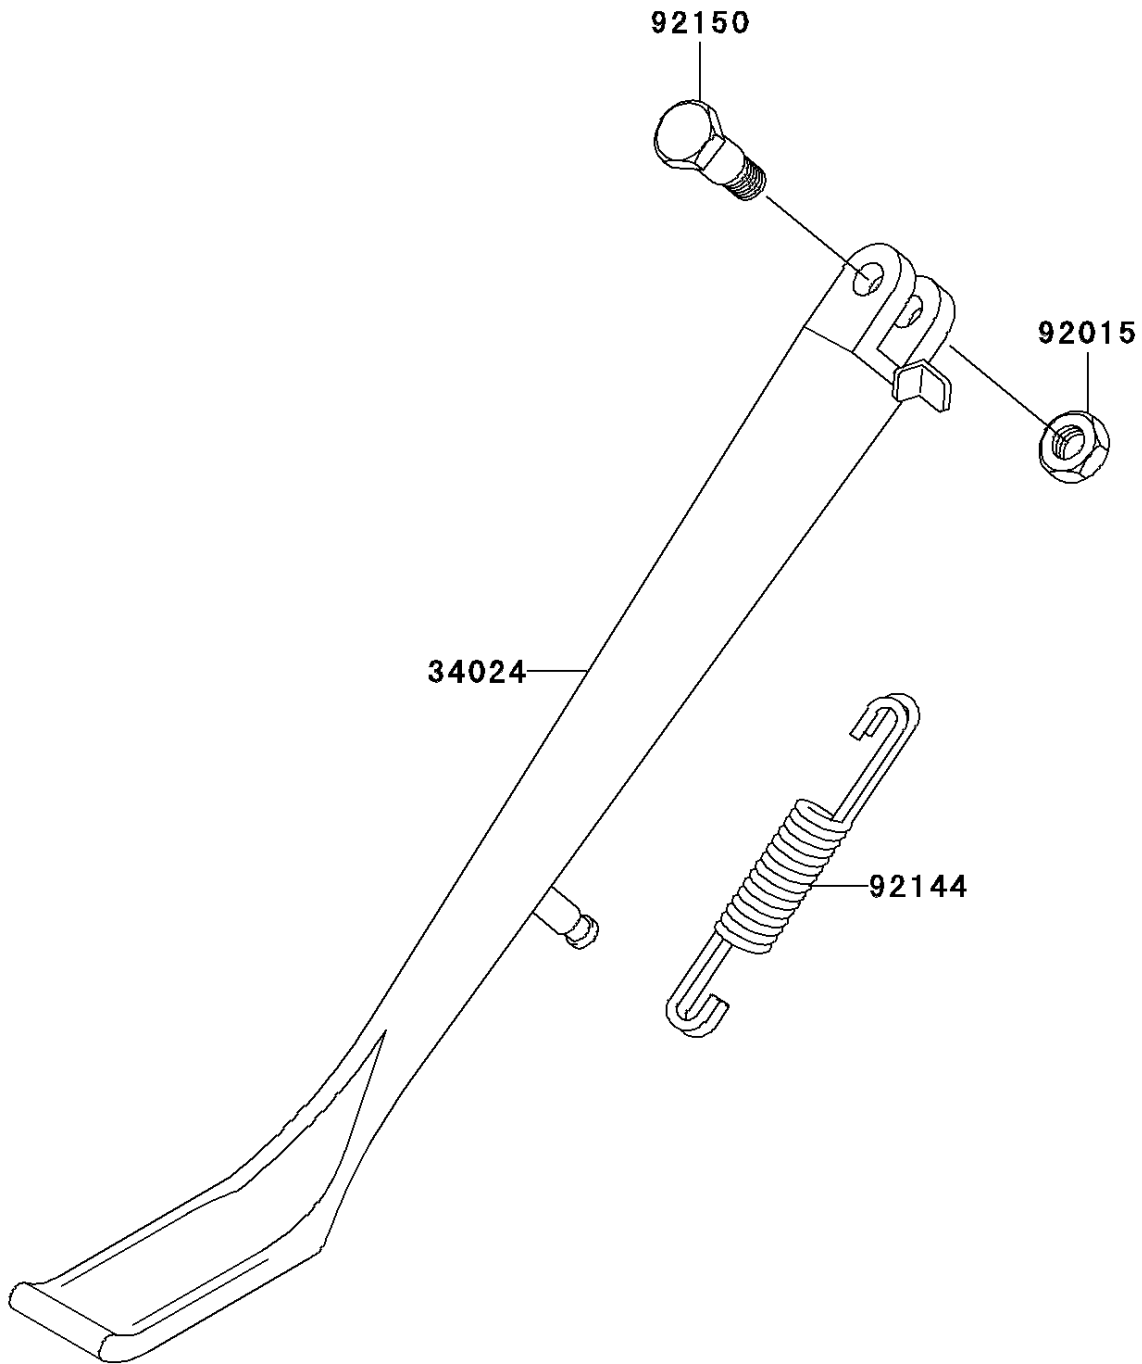

# 2003 Vulcan 800 PARTS DIAGRAM

Stand(s)

F2190

## 2003 Vulcan 800 PARTS LIST

Stand(s)

ITEM NAME	PART NUMBER	QUANTITY
STAND-SIDE (Ref # 34024)	34024-1327	1
NUT,LOCK,10MM,BLACK (Ref # 92015)	92015-1188	1
SPRING,CENTER STAND (Ref # 92144)	92144-1098	1
BOLT,SIDE STAND (Ref # 92150)	92150-1941	1