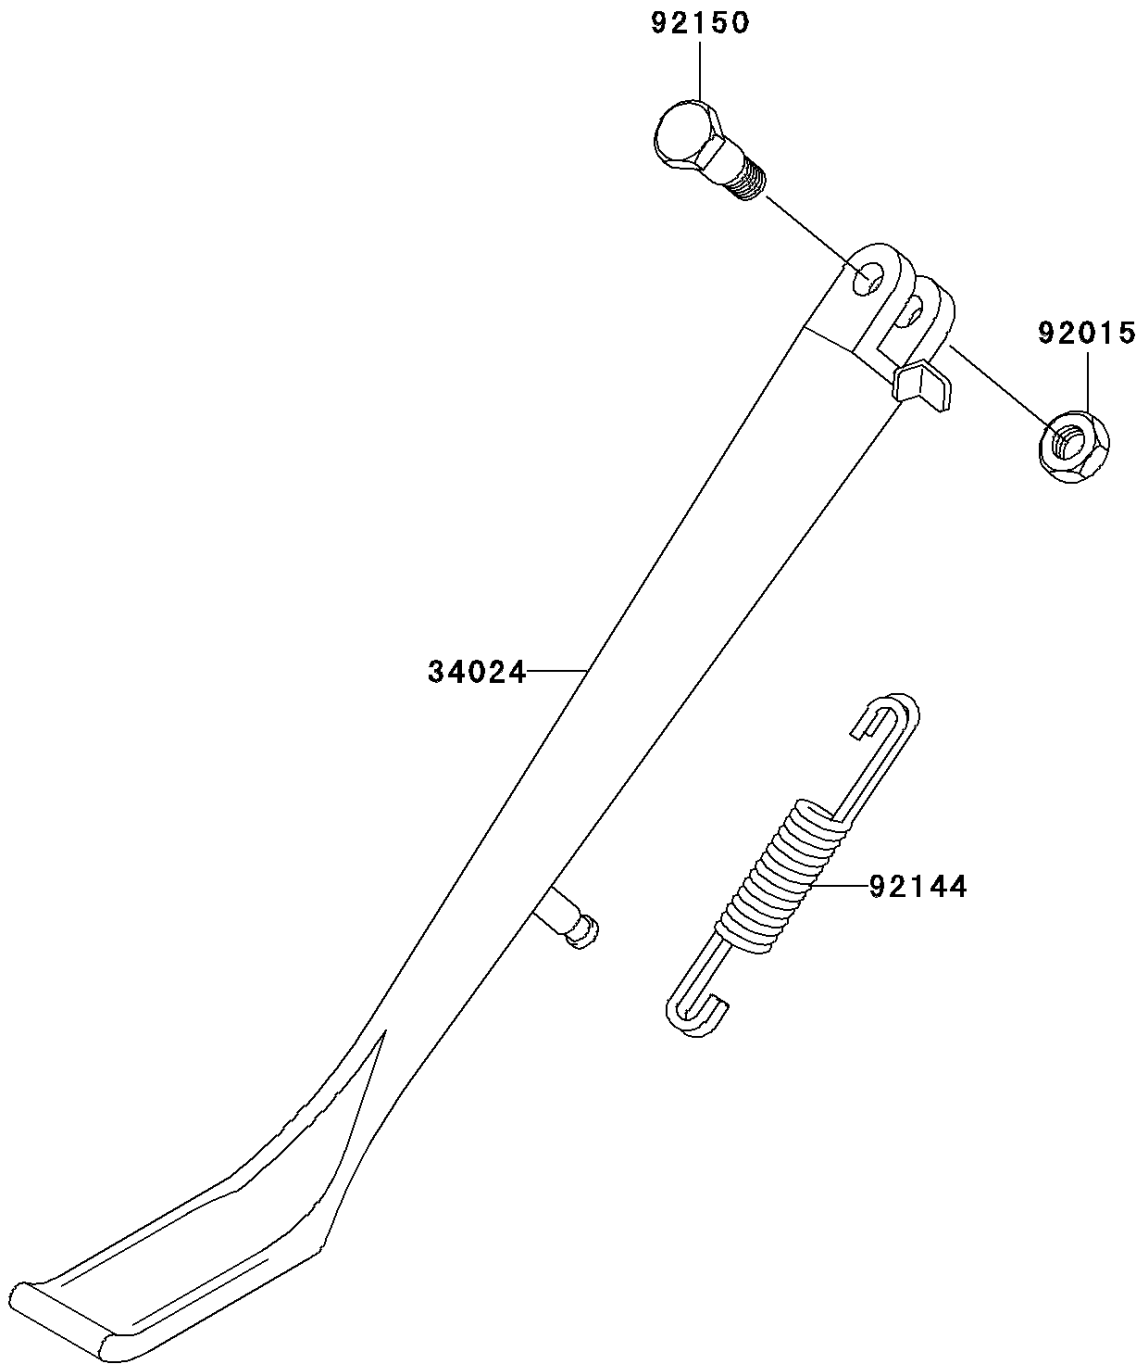

2003 Vulcan 800 PARTS DIAGRAM

Stand(s)

F2190

2003 Vulcan 800 PARTS LIST

Stand(s)

ITEM NAME	PART NUMBER	QUANTITY
STAND-SIDE (Ref # 34024)	34024-1327	1
NUT,LOCK,10MM,BLACK (Ref # 92015)	92015-1188	1
SPRING,CENTER STAND (Ref # 92144)	92144-1098	1
BOLT,SIDE STAND (Ref # 92150)	92150-1941	1