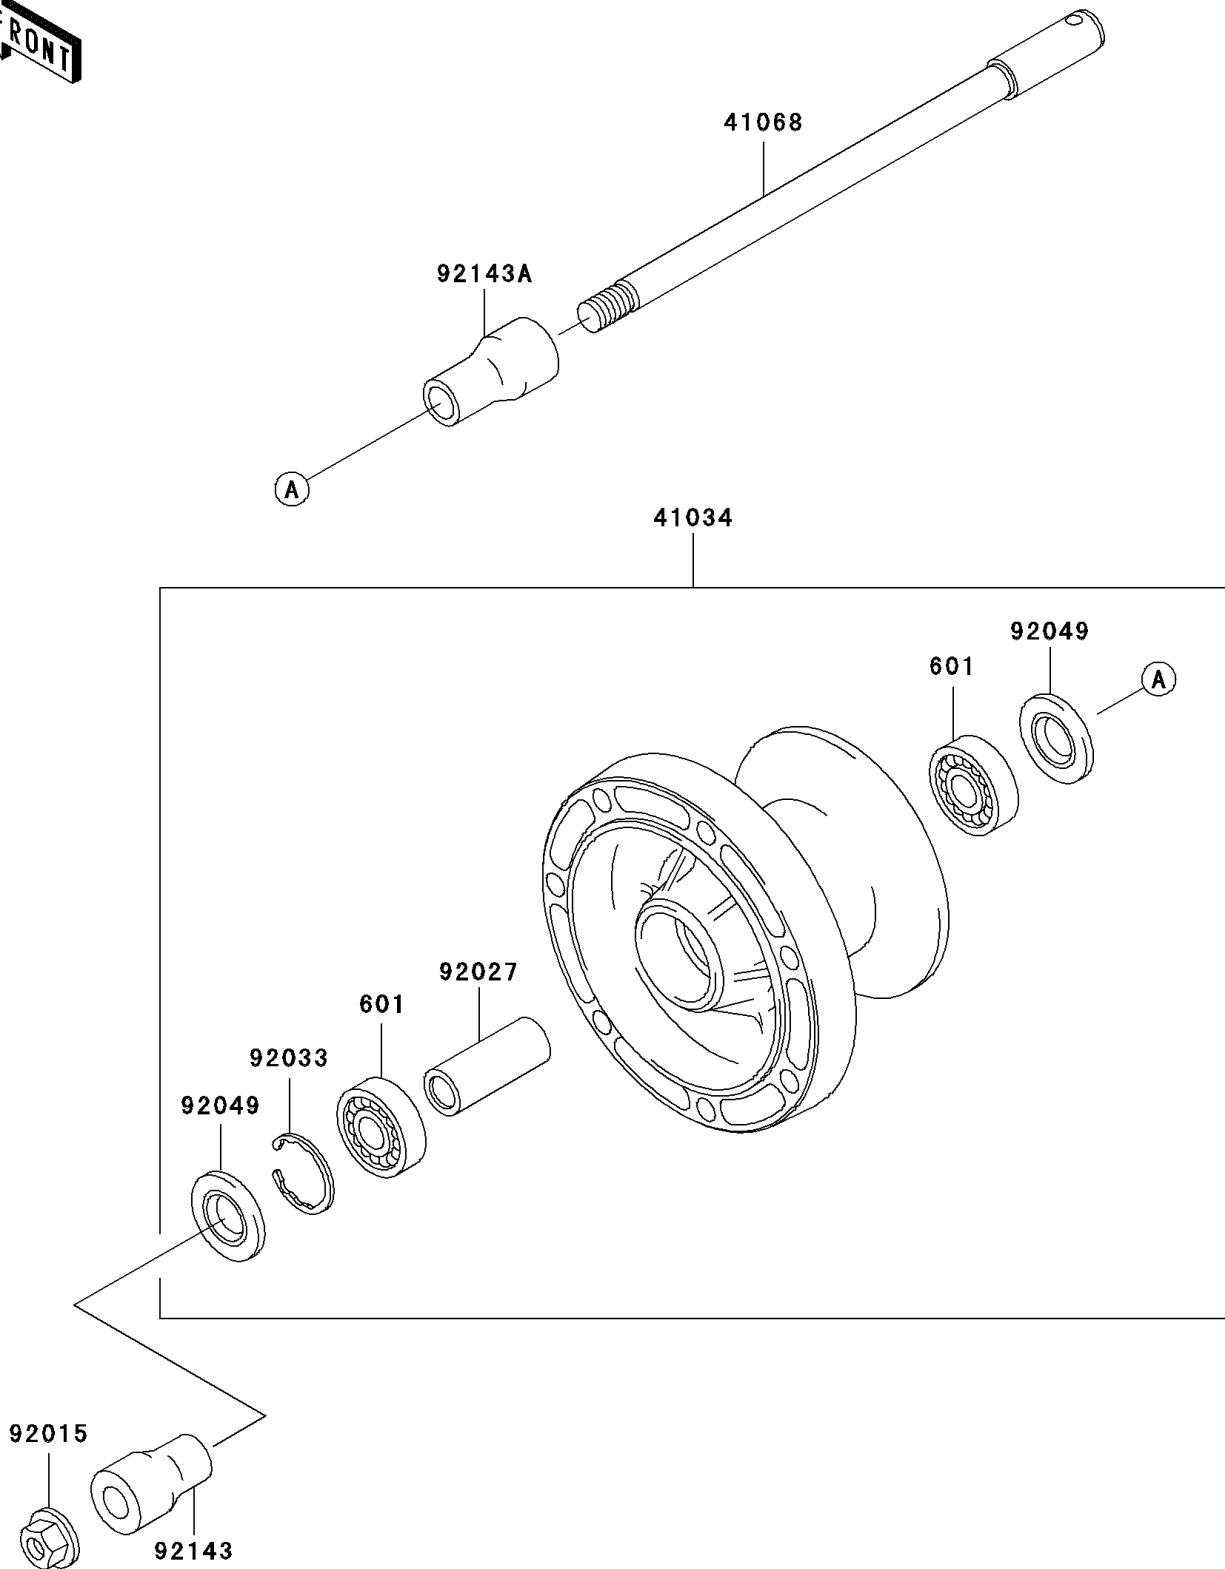

2001 Vulcan 800 PARTS DIAGRAM

Front Wheel

F2230

2001 Vulcan 800 PARTS LIST

Front Wheel

ITEM NAME	PART NUMBER	QUANTITY
BEARING-BALL,#6302UG (Ref # 601)	601B6302UG	2
DRUM-ASSY,FRONT BRAKE (Ref # 41034)	41034-1247	1
AXLE,FR (Ref # 41068)	41068-1243	1
NUT,14MM (Ref # 92015)	92015-1407	1
COLLAR,L=70 (Ref # 92027)	92027-1866	1
RING-SNAP,42MM (Ref # 92033)	92033-1041	1
SEAL-OIL,BJN22425 (Ref # 92049)	92049-1058	2
COLLAR,FR AXLE,LH,L=47.5 (Ref # 92143)	92143-1737	1
COLLAR,FR AXLE,RH,L=56.5 (Ref # 92143A)	92143-1738	1