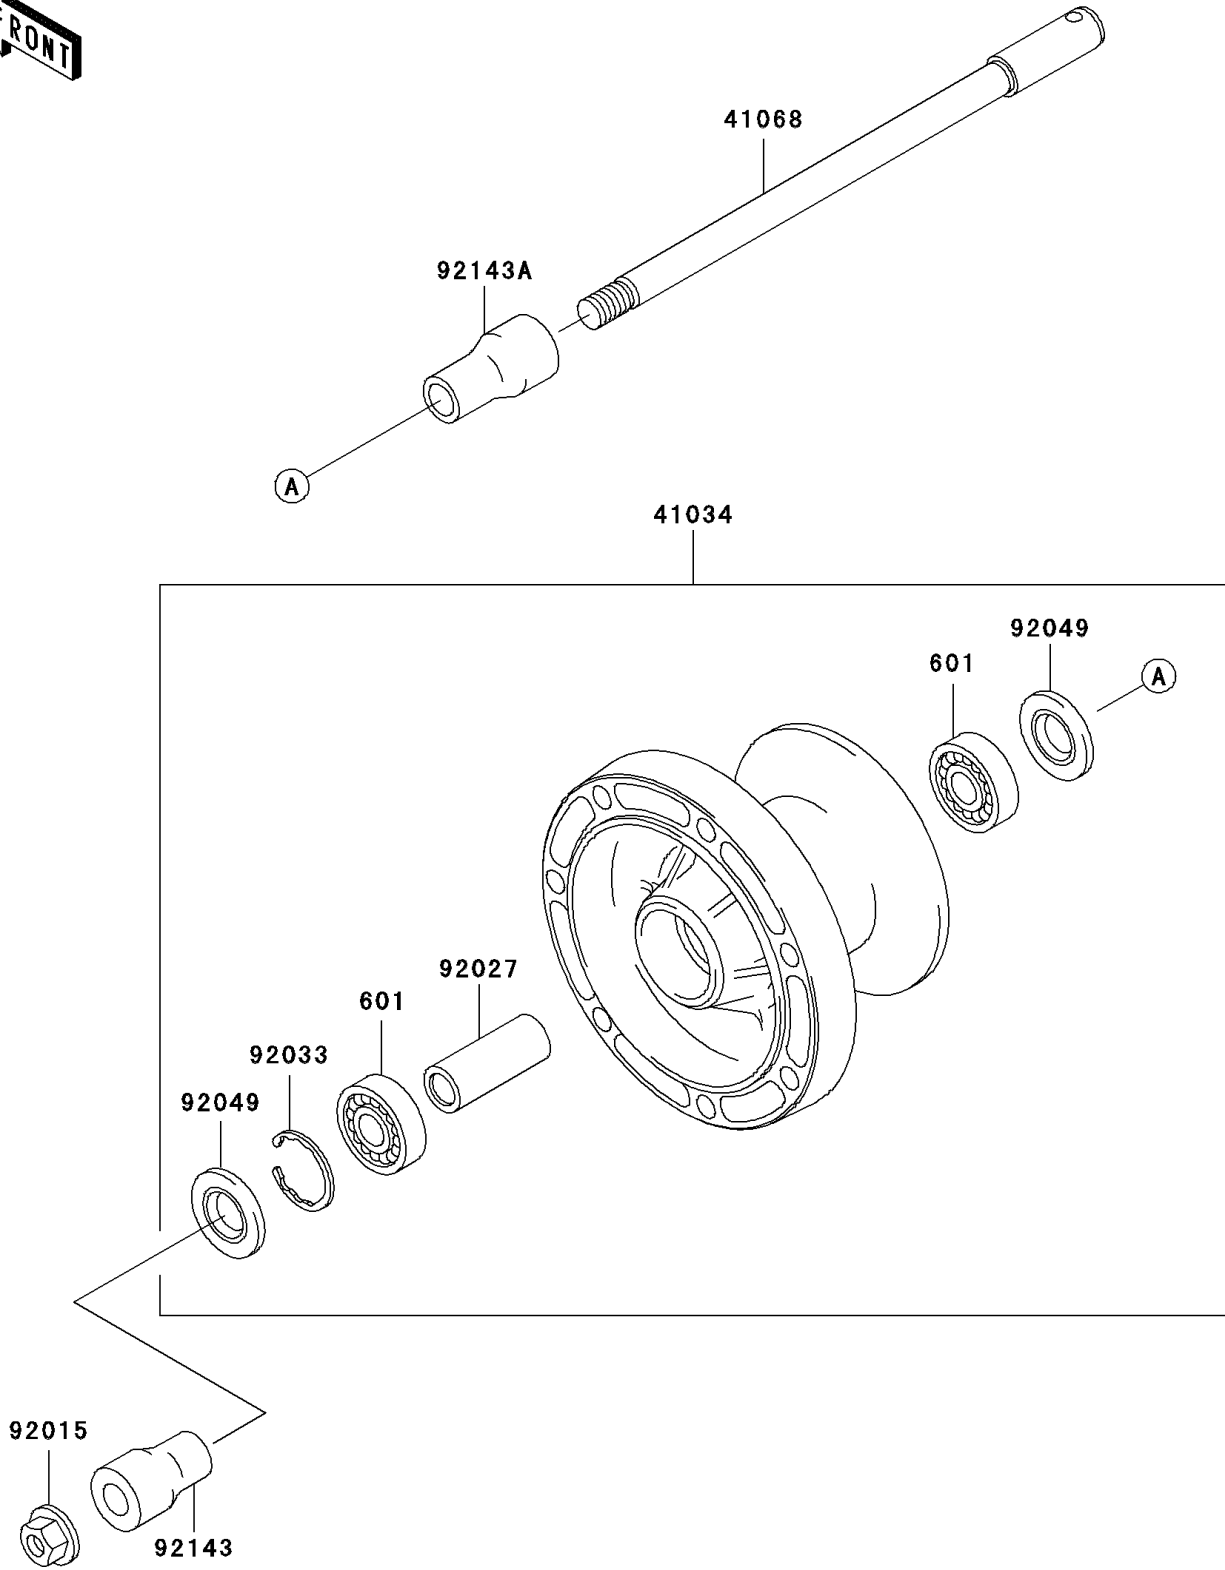

2003 Vulcan 800 PARTS DIAGRAM

Front Wheel

F2230

2003 Vulcan 800 PARTS LIST

Front Wheel

ITEM NAME	PART NUMBER	QUANTITY
BEARING-BALL,#6302UG (Ref # 601)	601B6302UG	2
DRUM-ASSY,FRONT BRAKE (Ref # 41034)	41034-1247	1
AXLE,FR (Ref # 41068)	41068-1243	1
NUT,14MM (Ref # 92015)	92015-1407	1
COLLAR,L=70 (Ref # 92027)	92027-1866	1
RING-SNAP,42MM (Ref # 92033)	92033-1041	1
SEAL-OIL,BJN22425 (Ref # 92049)	92049-1058	2
COLLAR,FR AXLE,LH,L=47.5 (Ref # 92143)	92143-1737	1
COLLAR,FR AXLE,RH,L=56.5 (Ref # 92143A)	92143-1738	1