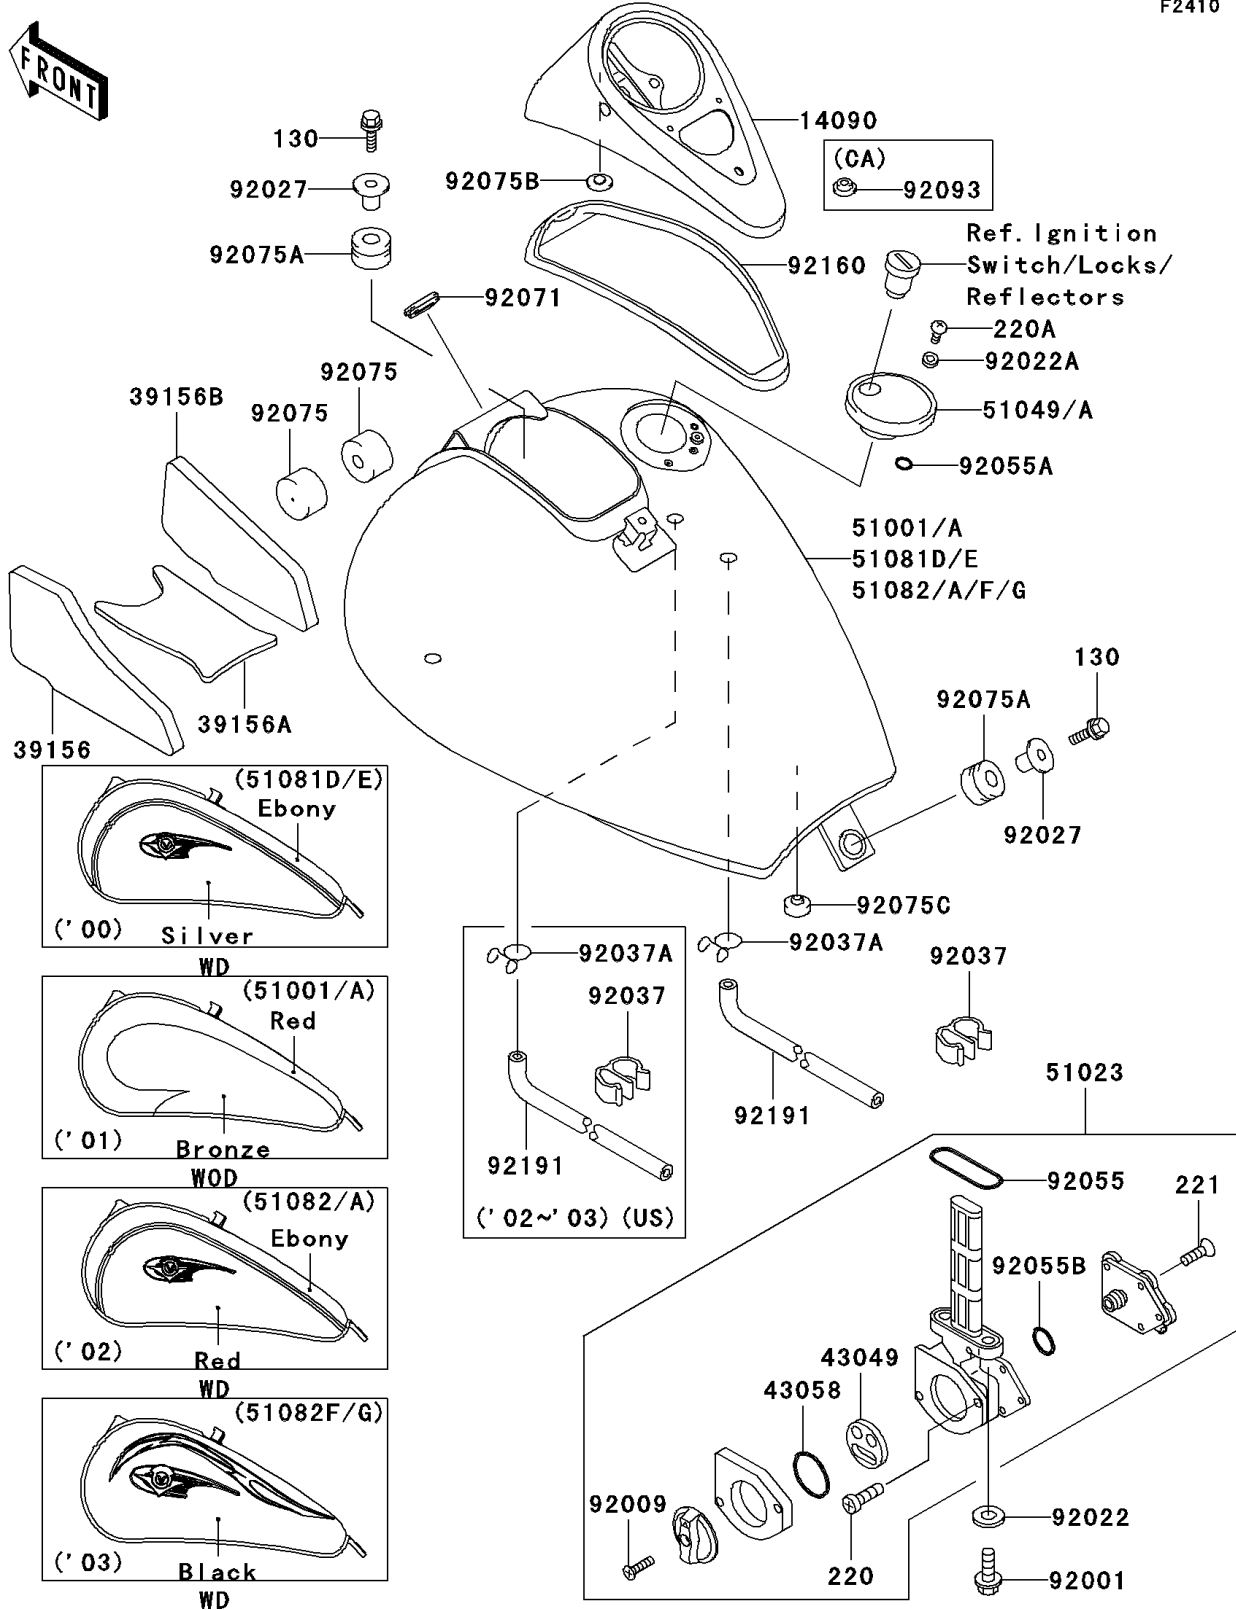

2003 Vulcan 800 PARTS DIAGRAM

Fuel Tank

F2410

2003 Vulcan 800 PARTS LIST

Fuel Tank

ITEM NAME	PART NUMBER	QUANTITY
COVER,METER (Ref # 14090)	14090-1560	1
PAD,FUEL TANK,LH (Ref # 39156)	39156-1512	1
PAD,FUEL TANK,CNT (Ref # 39156A)	39156-1513	1
PAD,FUEL TANK,RH (Ref # 39156B)	39156-1629	1
PACKING,TAP VALVE (Ref # 43049)	43049-1075	1
RING,TAP LEVER (Ref # 43058)	43058-1083	1
TAP-ASSY,FUEL (Ref # 51023)	51023-1219	1
CAP-TANK,FUEL (Ref # 51049A)	51049-1126	1
BOLT,6X25 (Ref # 92001)	92001-1524	2
SCREW,4X12 (Ref # 92009)	92009-1742	1
WASHER,6.2X11X1.5 (Ref # 92022)	92022-183	2
WASHER,5.1X10X1.0 (Ref # 92022A)	92022-1977	2
COLLAR,L=19.3 (Ref # 92027)	92027-1780	2
BOLT-FLANGED,8X30 (Ref # 130)	130H0830	2
SCREW-PAN-CROS (Ref # 220)	220B0308	2
SCREW-PAN-CROS (Ref # 220A)	220D0510	2
SCREW-CSK-CROS,4X14 (Ref # 221)	221B0414	5
RING-O,FUEL TAP PACKING (Ref # 92055)	92055-1112	1
RING-O,ID=9 (Ref # 92055A)	92055-1552	2
RING-O (Ref # 92055B)	92055-1649	1
GROMMET (Ref # 92071)	92071-1187	1
DAMPER,FUEL TANK (Ref # 92075)	92075-125	2
DAMPER (Ref # 92075A)	92075-1736	2
DAMPER,RUBBER (Ref # 92075B)	92075-261	1
DAMPER (Ref # 92075C)	92075-281	1
DAMPER,METER COVER (Ref # 92160)	92160-1593	1
TANK-COMP-FUEL,BLACK (Ref # 51082F)	51082-5334-IQ	1
TANK-COMP-FUEL,BLACK (Ref # 51082G)	51082-5335-IQ	1
CLAMP (Ref # 92037)	92037-1458	2

2003 Vulcan 800 PARTS LIST

Fuel Tank

ITEM NAME	PART NUMBER	QUANTITY
CLAMP (Ref # 92037)	92037-1458	1
CLAMP,TUBE (Ref # 92037A)	92037-147	2
CLAMP,TUBE (Ref # 92037A)	92037-147	1
SEAL,FUEL TANK CAP (Ref # 92093)	92093-1030	1
TUBE (Ref # 92191)	92191-1015	2
TUBE (Ref # 92191)	92191-1015	1