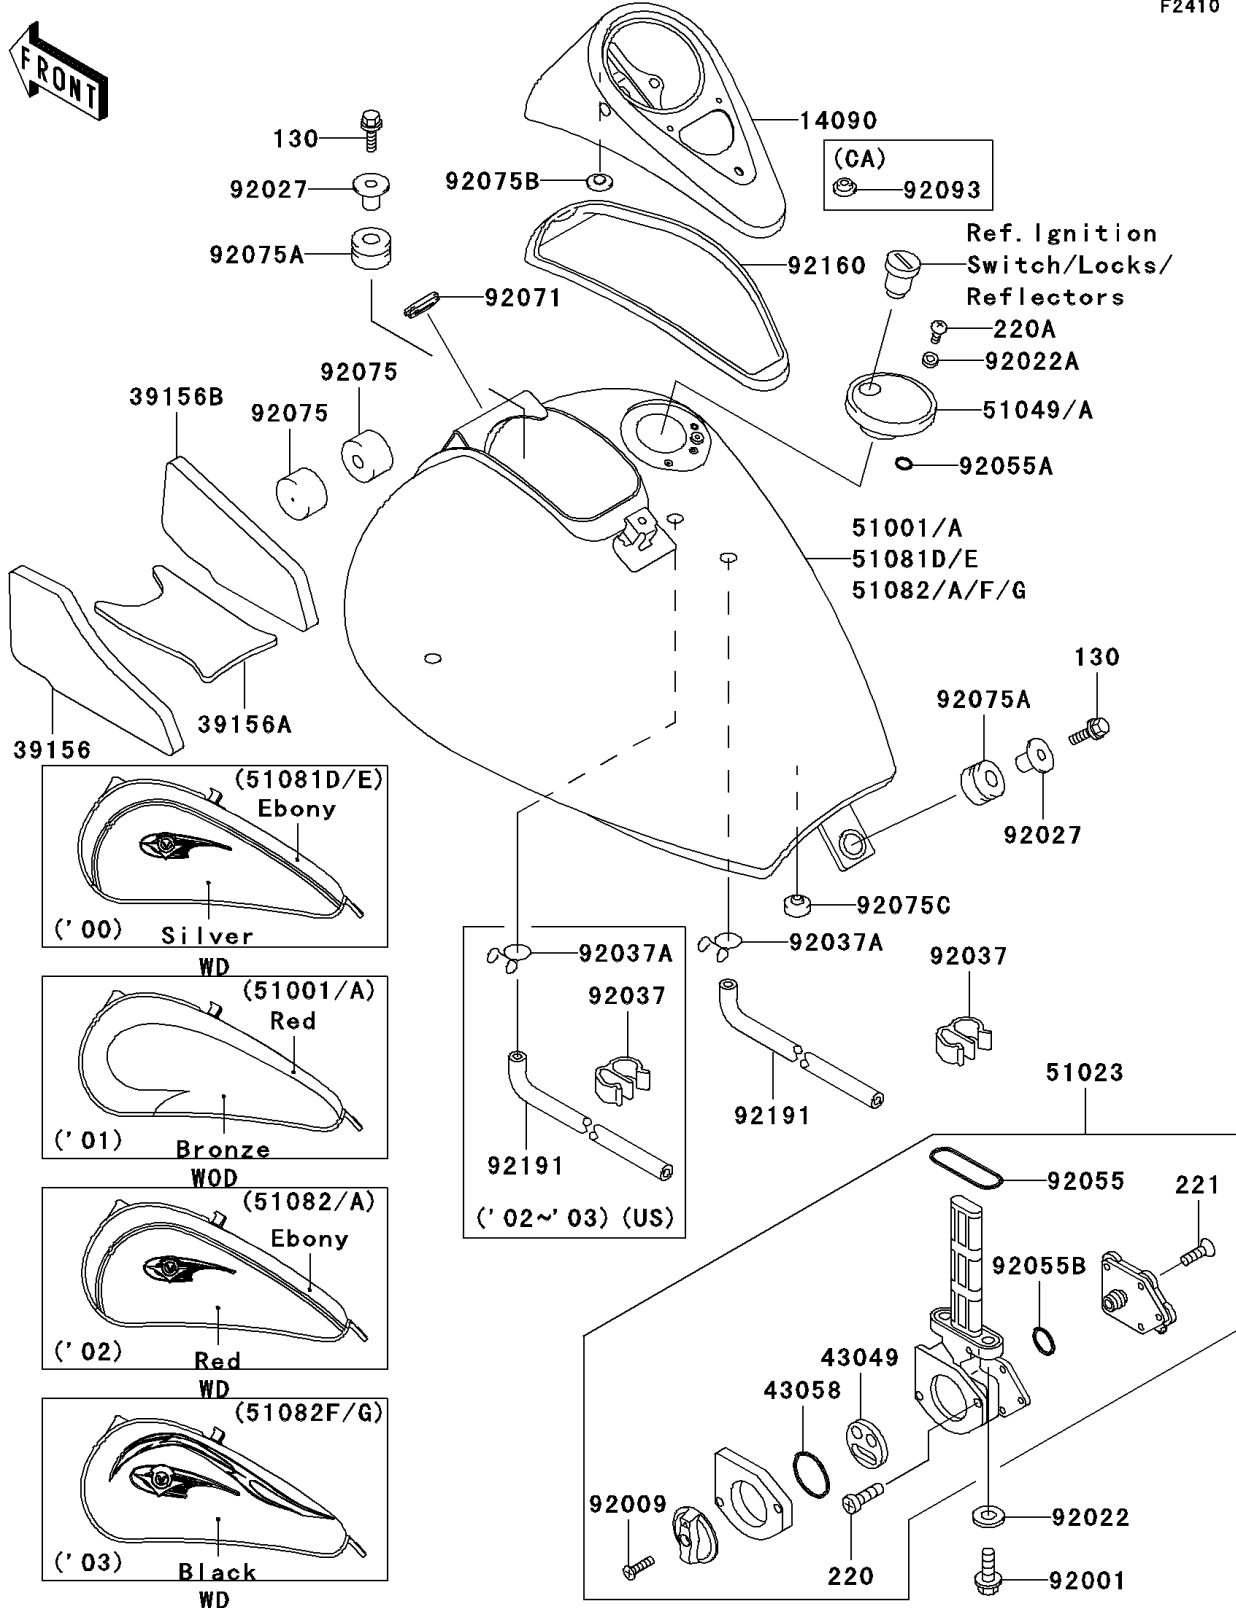

2003 Vulcan 800 PARTS DIAGRAM

Fuel Tank

F2410

2003 Vulcan 800 PARTS LIST

Fuel Tank

ITEM NAME	PART NUMBER	QUANTITY
COVER,METER (Ref # 14090)	14090-1560	1
PAD,FUEL TANK,LH (Ref # 39156)	39156-1512	1
PAD,FUEL TANK,CNT (Ref # 39156A)	39156-1513	1
PAD,FUEL TANK,RH (Ref # 39156B)	39156-1629	1
PACKING,TAP VALVE (Ref # 43049)	43049-1075	1
RING,TAP LEVER (Ref # 43058)	43058-1083	1
TAP-ASSY,FUEL (Ref # 51023)	51023-1219	1
CAP-TANK,FUEL (Ref # 51049A)	51049-1126	1
BOLT,6X25 (Ref # 92001)	92001-1524	2
SCREW,4X12 (Ref # 92009)	92009-1742	1
WASHER,6.2X11X1.5 (Ref # 92022)	92022-183	2
WASHER,5.1X10X1.0 (Ref # 92022A)	92022-1977	2
COLLAR,L=19.3 (Ref # 92027)	92027-1780	2
BOLT-FLANGED,8X30 (Ref # 130)	130H0830	2
SCREW-PAN-CROS (Ref # 220)	220B0308	2
SCREW-PAN-CROS (Ref # 220A)	220D0510	2
SCREW-CSK-CROS,4X14 (Ref # 221)	221B0414	5
RING-O,FUEL TAP PACKING (Ref # 92055)	92055-1112	1
RING-O,ID=9 (Ref # 92055A)	92055-1552	2
RING-O (Ref # 92055B)	92055-1649	1
GROMMET (Ref # 92071)	92071-1187	1
DAMPER,FUEL TANK (Ref # 92075)	92075-125	2
DAMPER (Ref # 92075A)	92075-1736	2
DAMPER,RUBBER (Ref # 92075B)	92075-261	1
DAMPER (Ref # 92075C)	92075-281	1
DAMPER,METER COVER (Ref # 92160)	92160-1593	1
TANK-COMP-FUEL,BLACK (Ref # 51082F)	51082-5334-IQ	1
TANK-COMP-FUEL,BLACK (Ref # 51082G)	51082-5335-IQ	1
CLAMP (Ref # 92037)	92037-1458	2

2003 Vulcan 800 PARTS LIST

Fuel Tank

ITEM NAME	PART NUMBER	QUANTITY
CLAMP (Ref # 92037)	92037-1458	1
CLAMP,TUBE (Ref # 92037A)	92037-147	2
CLAMP,TUBE (Ref # 92037A)	92037-147	1
SEAL,FUEL TANK CAP (Ref # 92093)	92093-1030	1
TUBE (Ref # 92191)	92191-1015	2
TUBE (Ref # 92191)	92191-1015	1