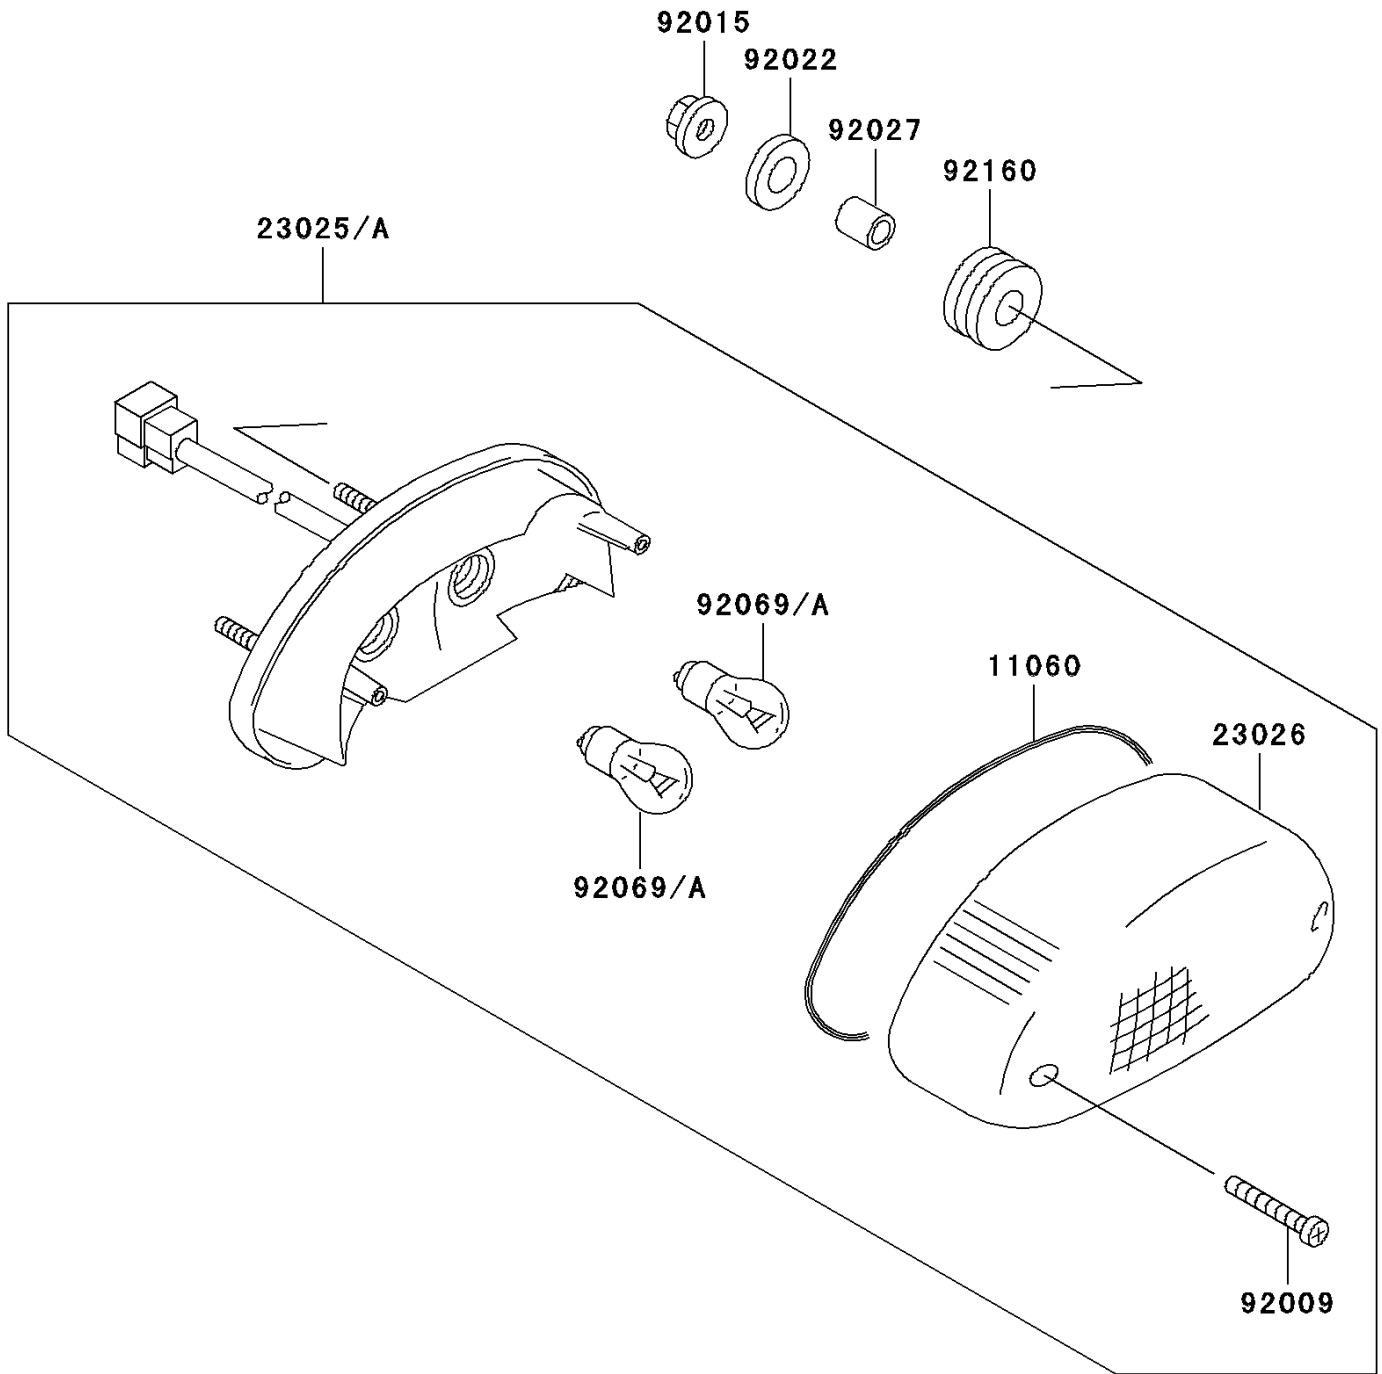

2003 Vulcan 800 PARTS DIAGRAM

Taillight(s)

F2720

2003 Vulcan 800 PARTS LIST

Taillight(s)

ITEM NAME	PART NUMBER	QUANTITY
GASKET, TAIL LAMP LENS (Ref # 11060)	11060-1267	1
LAMP-TAIL (Ref # 23025A)	23025-1307	1
LENS, TAIL LAMP (Ref # 23026)	23026-1134	1
SCREW, TAPPING, 4X20 (Ref # 92009)	92009-1378	2
NUT, FLANGED, 6MM (Ref # 92015)	92015-1367	3
WASHER, 6.5X20X1.6 (Ref # 92022)	92022-1557	3
COLLAR, 6.8X10X12 (Ref # 92027)	92027-162	3
BULB, 12V 21/5W (Ref # 92069A)	92069-063	2
DAMPER (Ref # 92160)	92160-1162	3