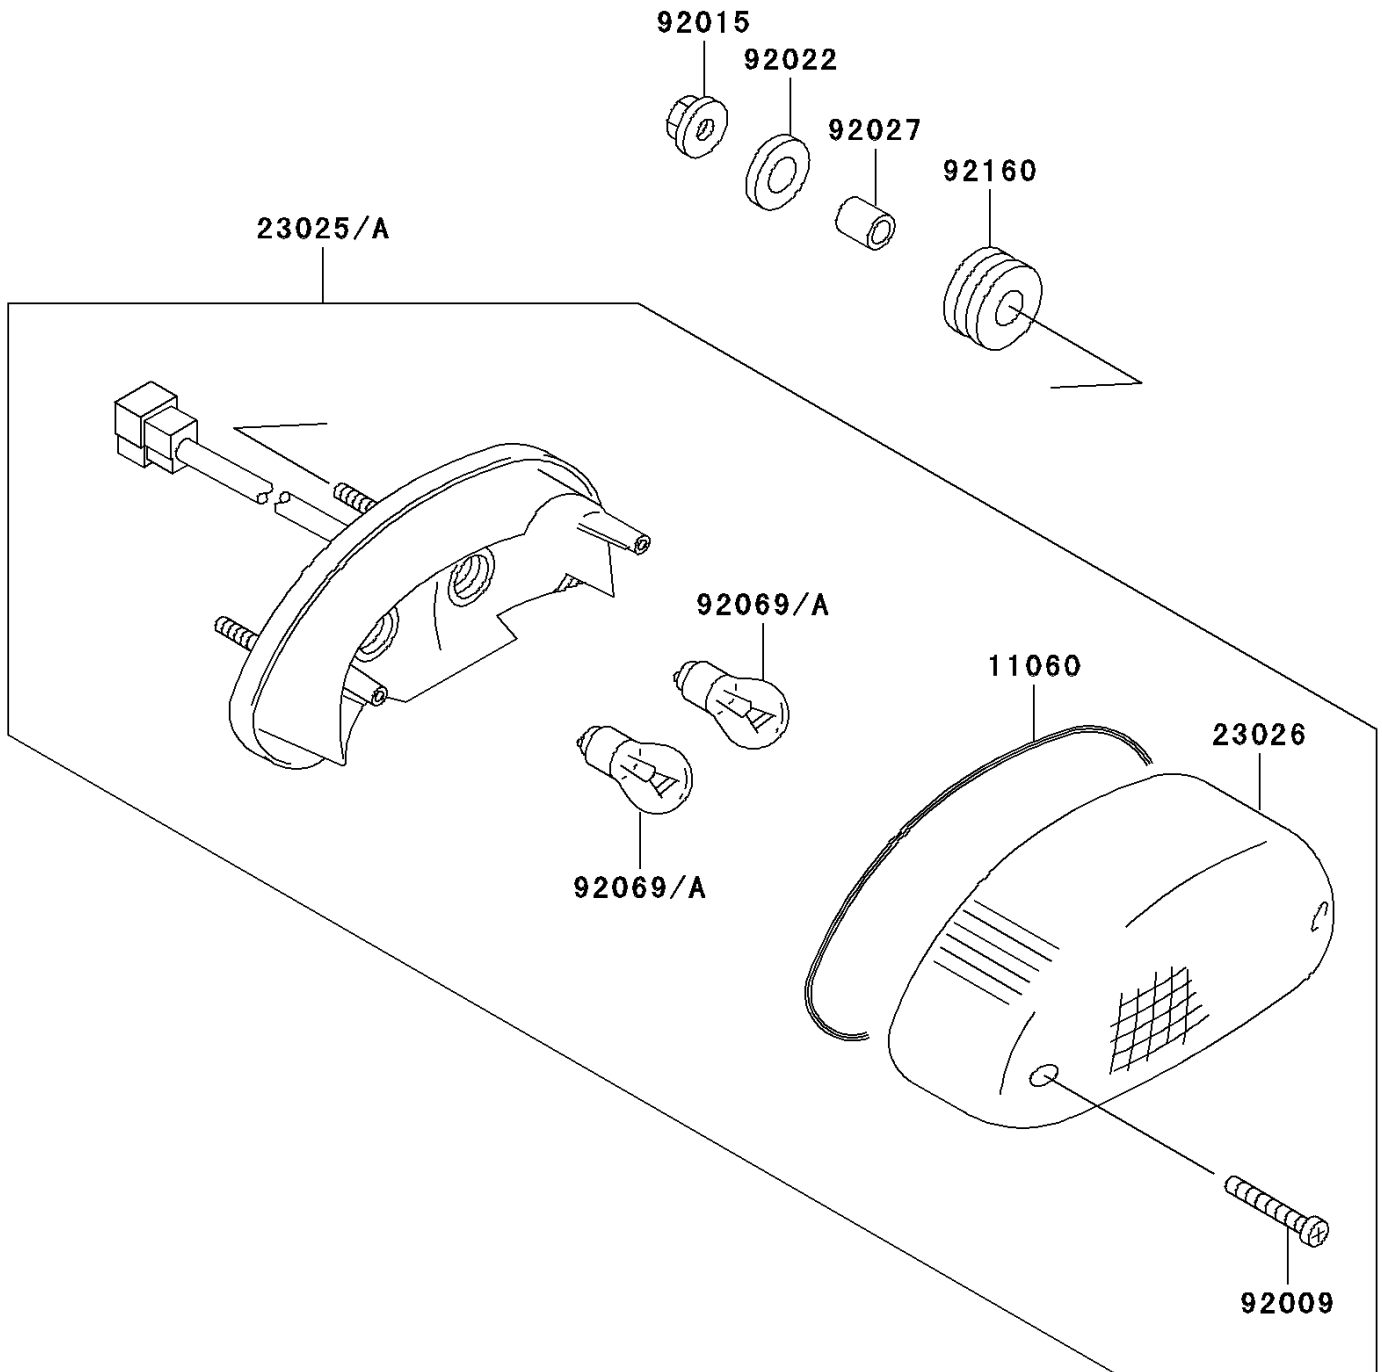

2003 Vulcan 800 PARTS DIAGRAM

Taillight(s)

F2720

2003 Vulcan 800 PARTS LIST

Taillight(s)

ITEM NAME	PART NUMBER	QUANTITY
GASKET, TAIL LAMP LENS (Ref # 11060)	11060-1267	1
LAMP-TAIL (Ref # 23025A)	23025-1307	1
LENS, TAIL LAMP (Ref # 23026)	23026-1134	1
SCREW, TAPPING, 4X20 (Ref # 92009)	92009-1378	2
NUT, FLANGED, 6MM (Ref # 92015)	92015-1367	3
WASHER, 6.5X20X1.6 (Ref # 92022)	92022-1557	3
COLLAR, 6.8X10X12 (Ref # 92027)	92027-162	3
BULB, 12V 21/5W (Ref # 92069A)	92069-063	2
DAMPER (Ref # 92160)	92160-1162	3