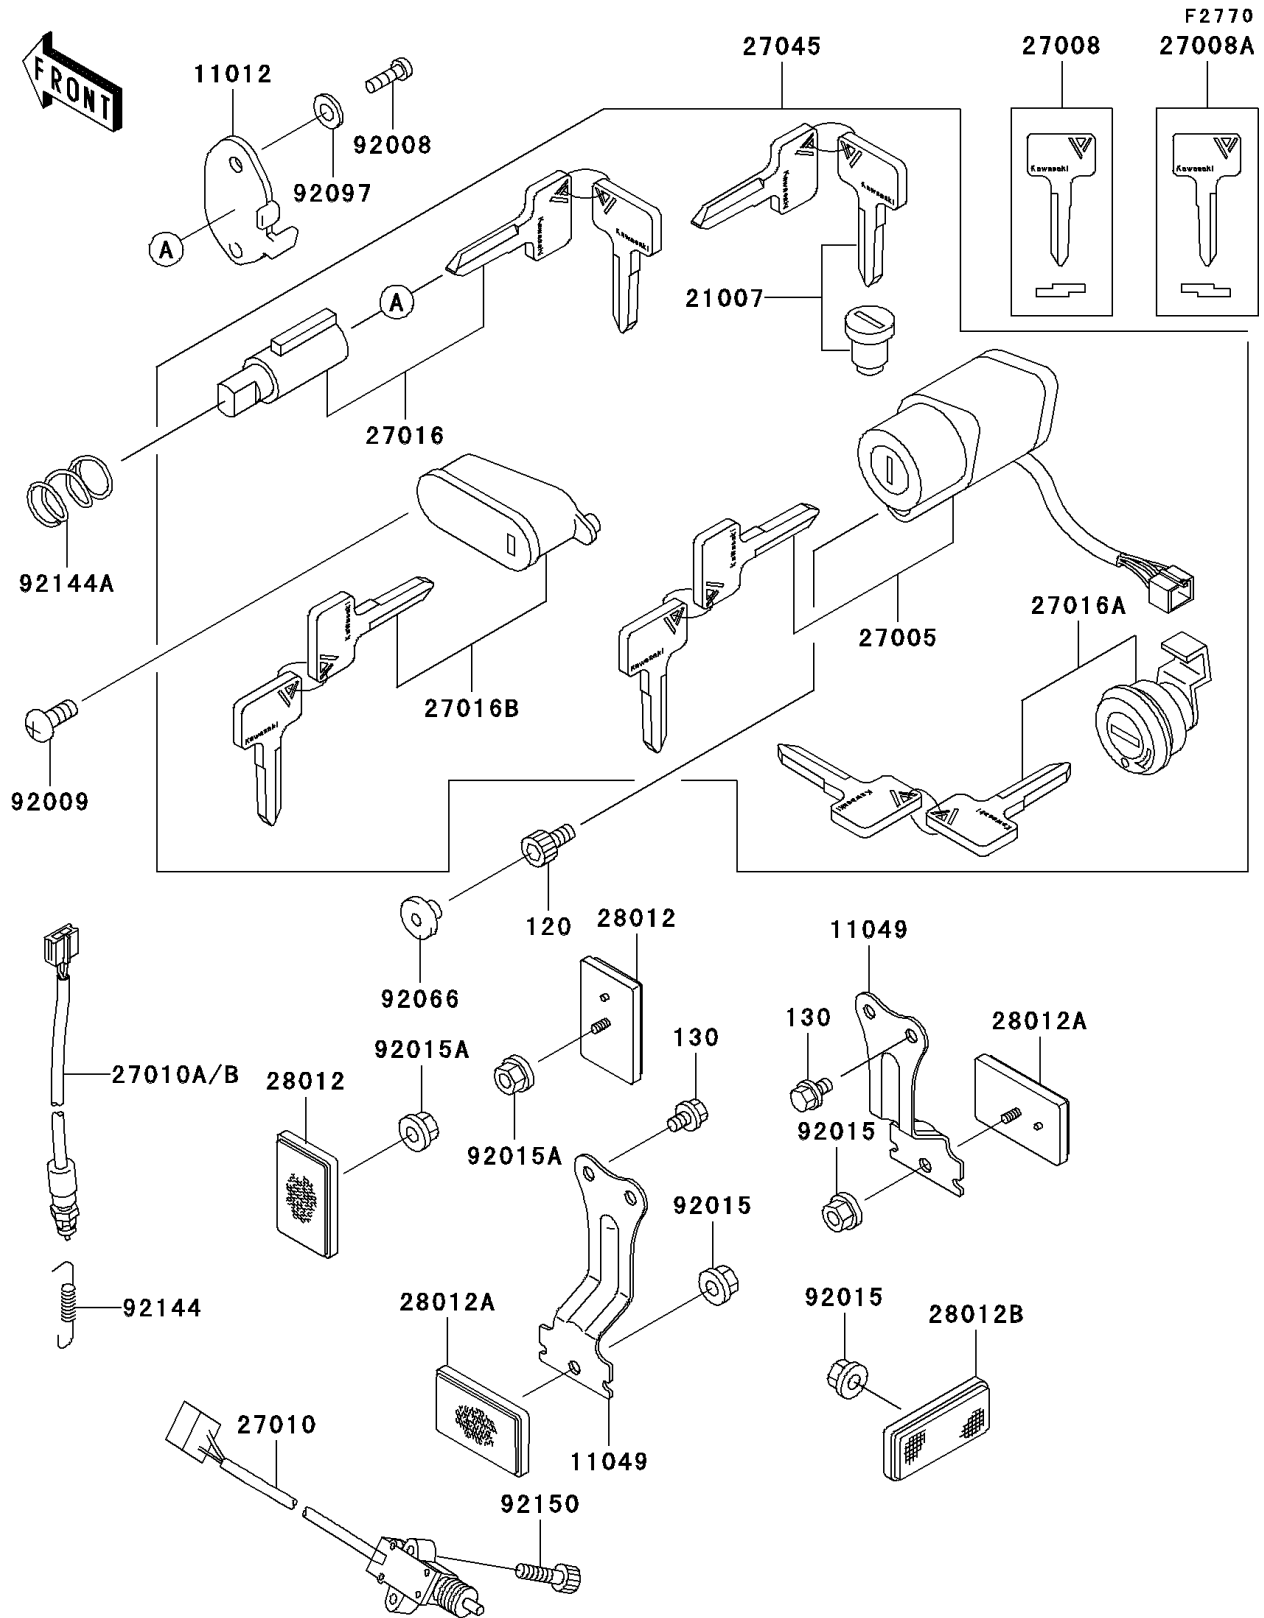

2003 Vulcan 800 PARTS DIAGRAM

Ignition Switch/Locks/Reflectors

2003 Vulcan 800 PARTS LIST

Ignition Switch/Locks/Reflectors

ITEM NAME	PART NUMBER	QUANTITY
BOLT-SOCKET (Ref # 120)	120P0512	1
BOLT-FLANGED (Ref # 130)	130J0508	4
CAP,STEERING LOCK (Ref # 11012)	11012-1586	1
BRACKET,REFLECTOR (Ref # 11049)	11049-1146	2
ROTOR,LOCK,TANK CAP (Ref # 21007)	21007-5024	1
SWITCH-ASSY-IGNITION (Ref # 27005)	27005-1204	1
KEY-LOCK,BLANK,#A (Ref # 27008)	27008-1138	1
KEY-LOCK,BLANK,#B (Ref # 27008A)	27008-1139	1
SWITCH,SIDE STAND (Ref # 27010)	27010-1352	1
SWITCH,REAR BRAKE (Ref # 27010B)	27010-1487	1
LOCK-ASSY,STEERING (Ref # 27016)	27016-5131	1
LOCK-ASSY,LID (Ref # 27016A)	27016-5225	2
LOCK-ASSY,HELMET (Ref # 27016B)	27016-5226	1
SWITCH-ASSY (Ref # 27045)	27045-5040	1
REFLECTOR-REFLEX,FR (Ref # 28012)	28012-1009	2
REFLECTOR-REFLEX,RR (Ref # 28012A)	28012-1051	2
REFLECTOR-REFLEX (Ref # 28012B)	28012-1077	1
SCREW,3.51MM (Ref # 92008)	92008-007	1
SCREW,5X12 (Ref # 92009)	92009-1296	1
NUT,FLANGED,5MM (Ref # 92015)	92015-1259	3
NUT,FLANGED,5MM (Ref # 92015A)	92015-1656	2
PLUG (Ref # 92066)	92066-1435	1
WASHER,WAVE (Ref # 92097)	92097-003	1
SPRING,REAR BRAKE SWITCH (Ref # 92144)	92144-1141	1
SPRING,STEERING LOCK (Ref # 92144A)	92144-1222	1
BOLT,SOCKET,5X22 (Ref # 92150)	92150-1491	2