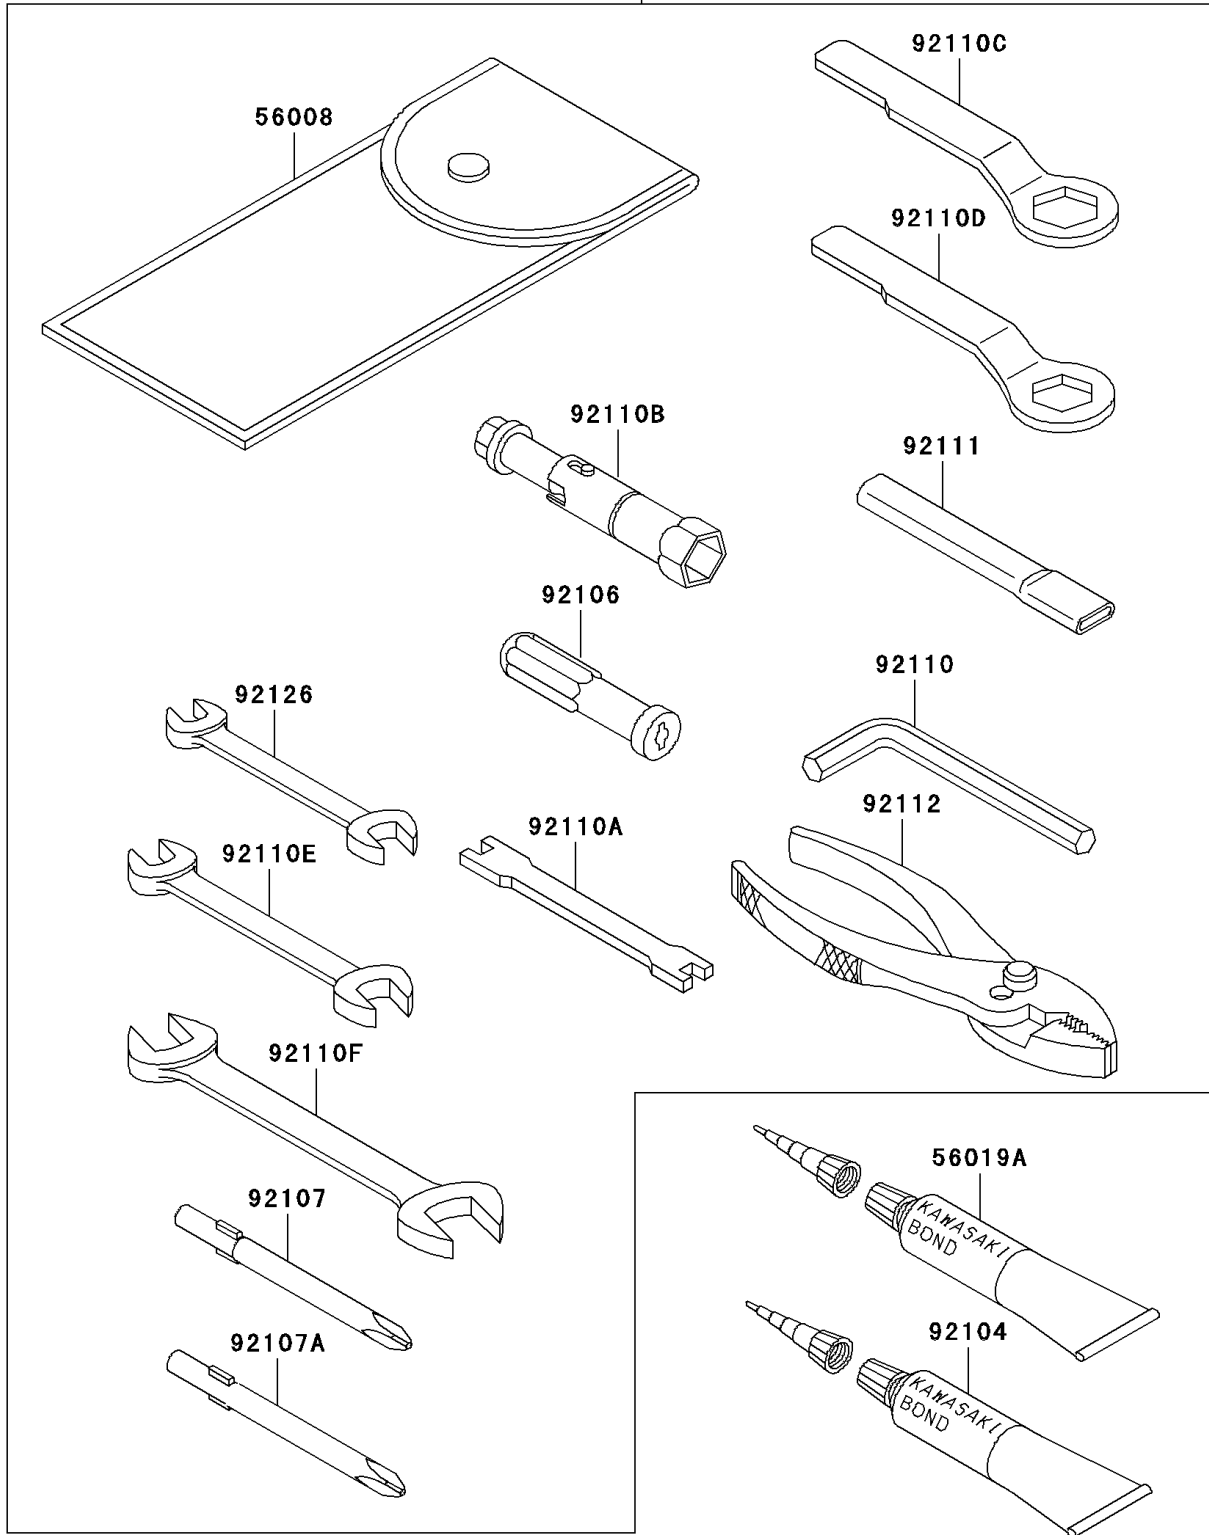

2000 Vulcan 800 PARTS DIAGRAM

Owner's Tools

56007

F2810

2000 Vulcan 800 PARTS LIST

Owner's Tools

ITEM NAME	PART NUMBER	QUANTITY
TOOL-KIT (Ref # 56007)	56007-1404	1
BAG,TOOL (Ref # 56008)	56008-1075	1
THREE BOND TB1211,HT/RS,WHITE (Ref # 56019A)	56019-120	1
GASKET-LIQUID,TUBE,100G,BLACK (Ref # 92104)	92104-1003	1
GRIP-SCREW DRIVER (Ref # 92106)	92106-1001	1
TOOL-DRIVER,#3PHILLIPS (Ref # 92107)	92107-005	1
TOOL-DRIVER,#2PHILLIPS (Ref # 92107A)	92107-1053	1
TOOL-WRENCH,ALLEN,5MM (Ref # 92110)	92110-1015	1
TOOL-WRENCH,SPOKE (Ref # 92110A)	92110-1016	1
TOOL-WRENCH,BOX,16MM (Ref # 92110B)	92110-1132	1
TOOL-WRENCH,BOX END,22MM (Ref # 92110C)	92110-1148	1
TOOL-WRENCH,BOX END,19MM (Ref # 92110D)	92110-1151	1
TOOL-WRENCH,OPEN END,10X12 (Ref # 92110E)	92110-1152	1
TOOL-WRENCH,OPEN END,14X17 (Ref # 92110F)	92110-1153	1
TOOL-BAR,BOX END WRENCH (Ref # 92111)	92111-1051	1
TOOL-PLIERS (Ref # 92112)	92112-1001	1
TOOL-WRENCH,OPEN END,8X10 (Ref # 92126)	92126-004	1