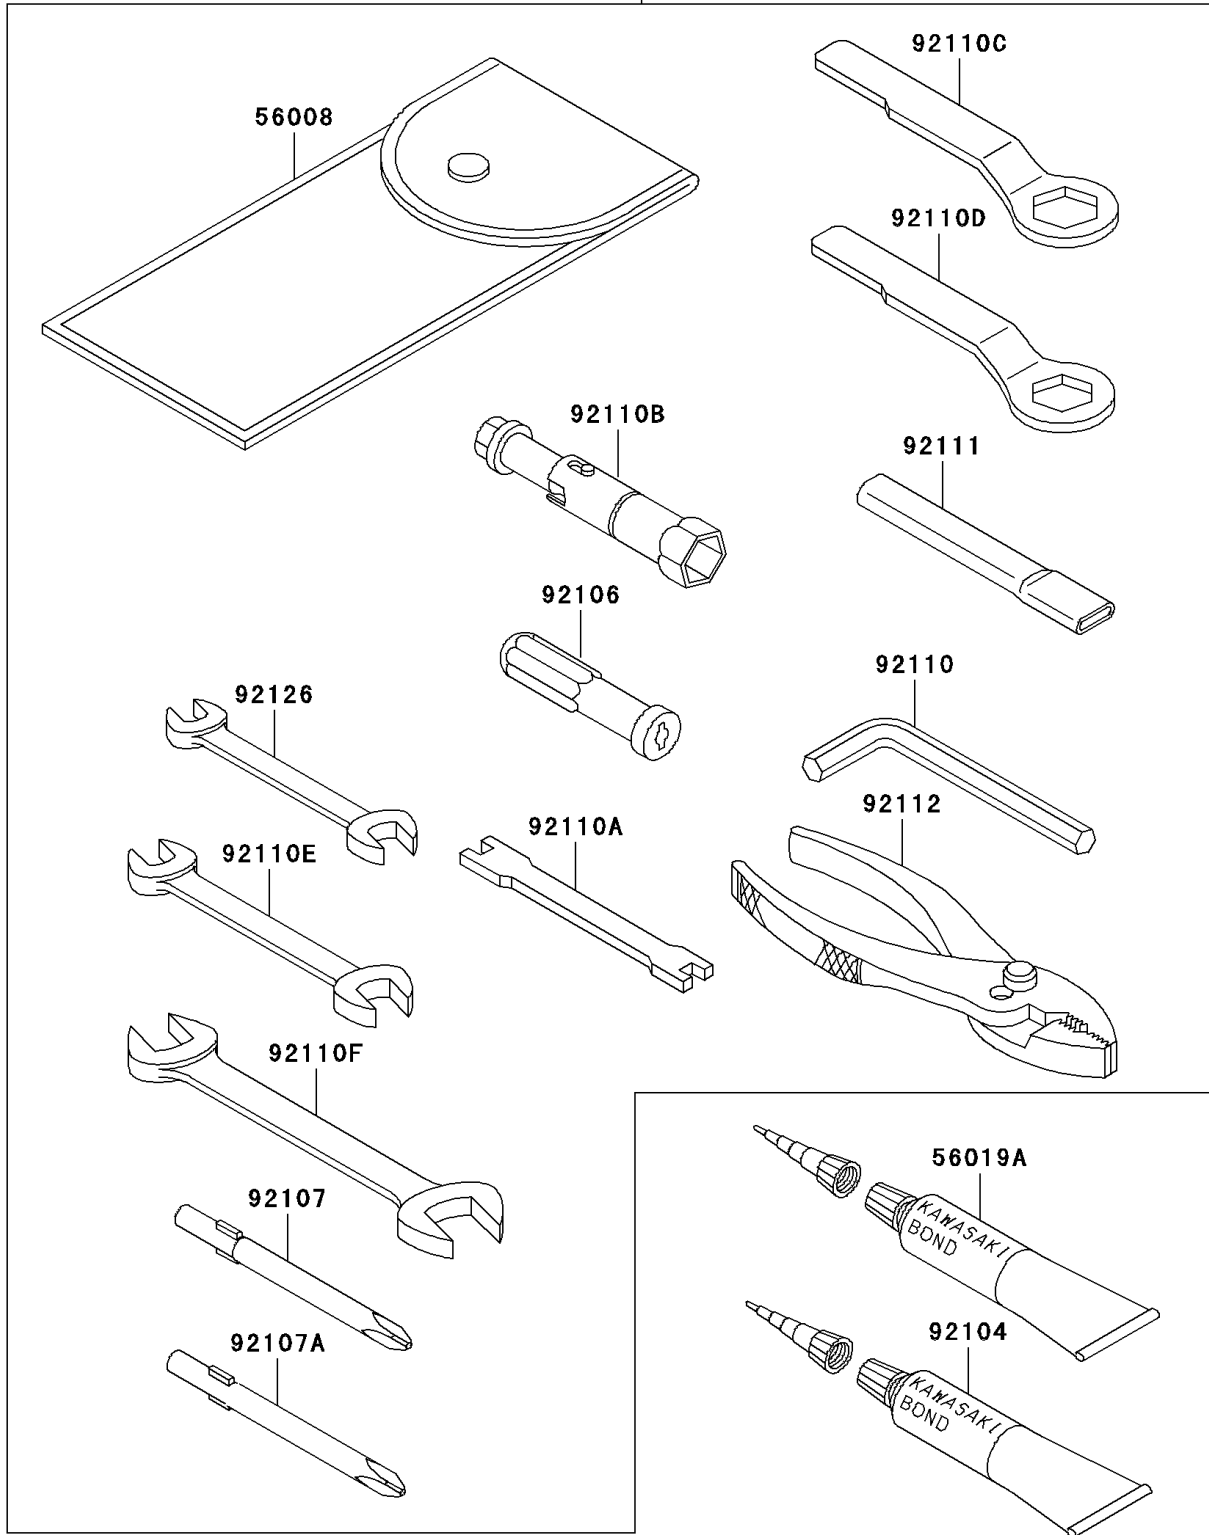

2003 Vulcan 800 PARTS DIAGRAM

Owner's Tools

56007

F2810

2003 Vulcan 800 PARTS LIST

Owner's Tools

| ITEM NAME | PART NUMBER | QUANTITY |
|--|-------------|----------|
| TOOL-KIT (Ref # 56007) | 56007-1404 | 1 |
| BAG,TOOL (Ref # 56008) | 56008-1075 | 1 |
| THREE BOND TB1211,HT/RS,WHITE (Ref # 56019A) | 56019-120 | 1 |
| GASKET-LIQUID,TUBE,100G,BLACK (Ref # 92104) | 92104-1003 | 1 |
| GRIP-SCREW DRIVER (Ref # 92106) | 92106-1001 | 1 |
| TOOL-DRIVER,#3PHILLIPS (Ref # 92107) | 92107-005 | 1 |
| TOOL-DRIVER,#2PHILLIPS (Ref # 92107A) | 92107-1053 | 1 |
| TOOL-WRENCH,ALLEN,5MM (Ref # 92110) | 92110-1015 | 1 |
| TOOL-WRENCH,SPOKE (Ref # 92110A) | 92110-1016 | 1 |
| TOOL-WRENCH,BOX,16MM (Ref # 92110B) | 92110-1132 | 1 |
| TOOL-WRENCH,BOX END,22MM (Ref # 92110C) | 92110-1148 | 1 |
| TOOL-WRENCH,BOX END,19MM (Ref # 92110D) | 92110-1151 | 1 |
| TOOL-WRENCH,OPEN END,10X12 (Ref # 92110E) | 92110-1152 | 1 |
| TOOL-WRENCH,OPEN END,14X17 (Ref # 92110F) | 92110-1153 | 1 |
| TOOL-BAR,BOX END WRENCH (Ref # 92111) | 92111-1051 | 1 |
| TOOL-PLIERS (Ref # 92112) | 92112-1001 | 1 |
| TOOL-WRENCH,OPEN END,8X10 (Ref # 92126) | 92126-004 | 1 |