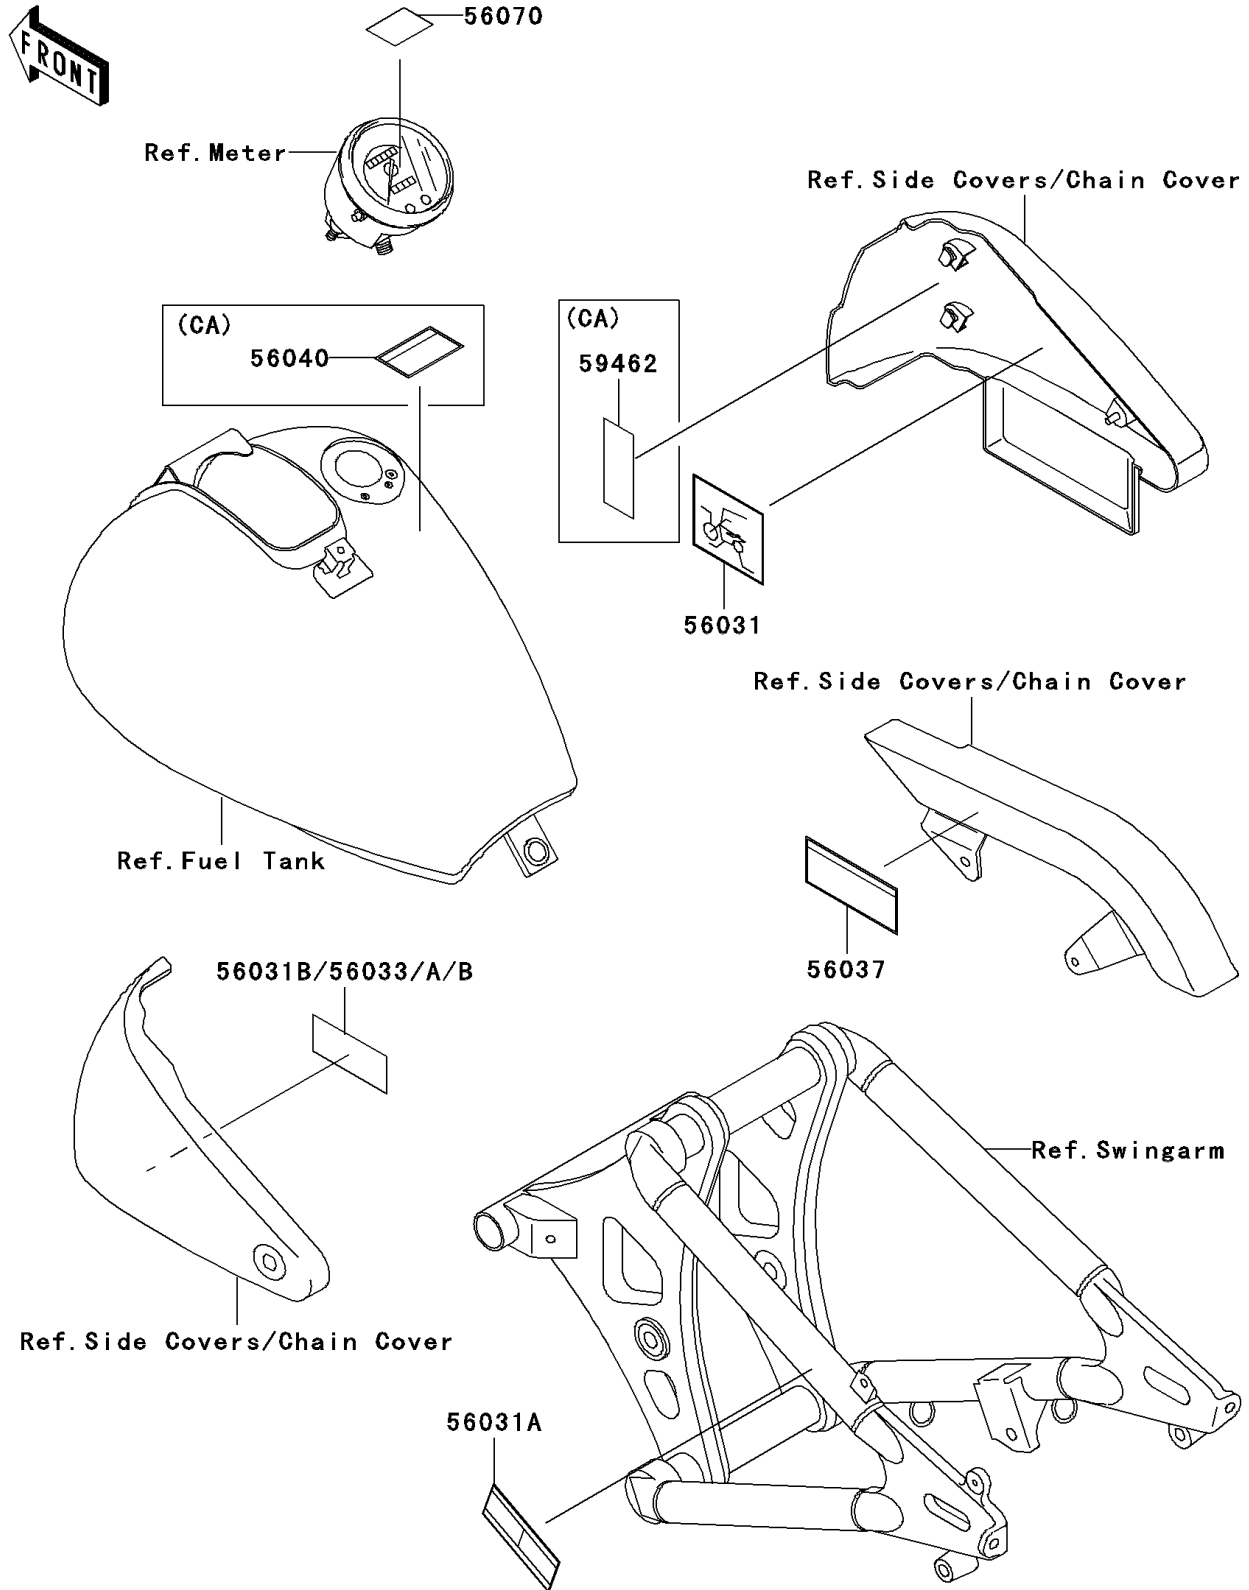

2000 Vulcan 800 PARTS DIAGRAM

Labels

F2860

2000 Vulcan 800 PARTS LIST

Labels

ITEM NAME	PART NUMBER	QUANTITY
LABEL-MANUAL,DAILY SAFETY (Ref # 56031)	56031-1936	1
LABEL-MANUAL,CHAIN (Ref # 56031A)	56031-1937	1
LABEL-MANUAL,OIL&OIL FILTER (Ref # 56031B)	56031-1938	1
LABEL-SPECIFICATION,TIRE&LOAD (Ref # 56037)	56037-1670	1
LABEL-WARNING,BREAK IN CAUTION (Ref # 56070)	56070-1095	1
LABEL-WARNING,EVAPO (Ref # 56040)	56040-1121	1
LABEL-CERTIFICATION,EVAPO ROUT (Ref # 59462)	59462-1755	1