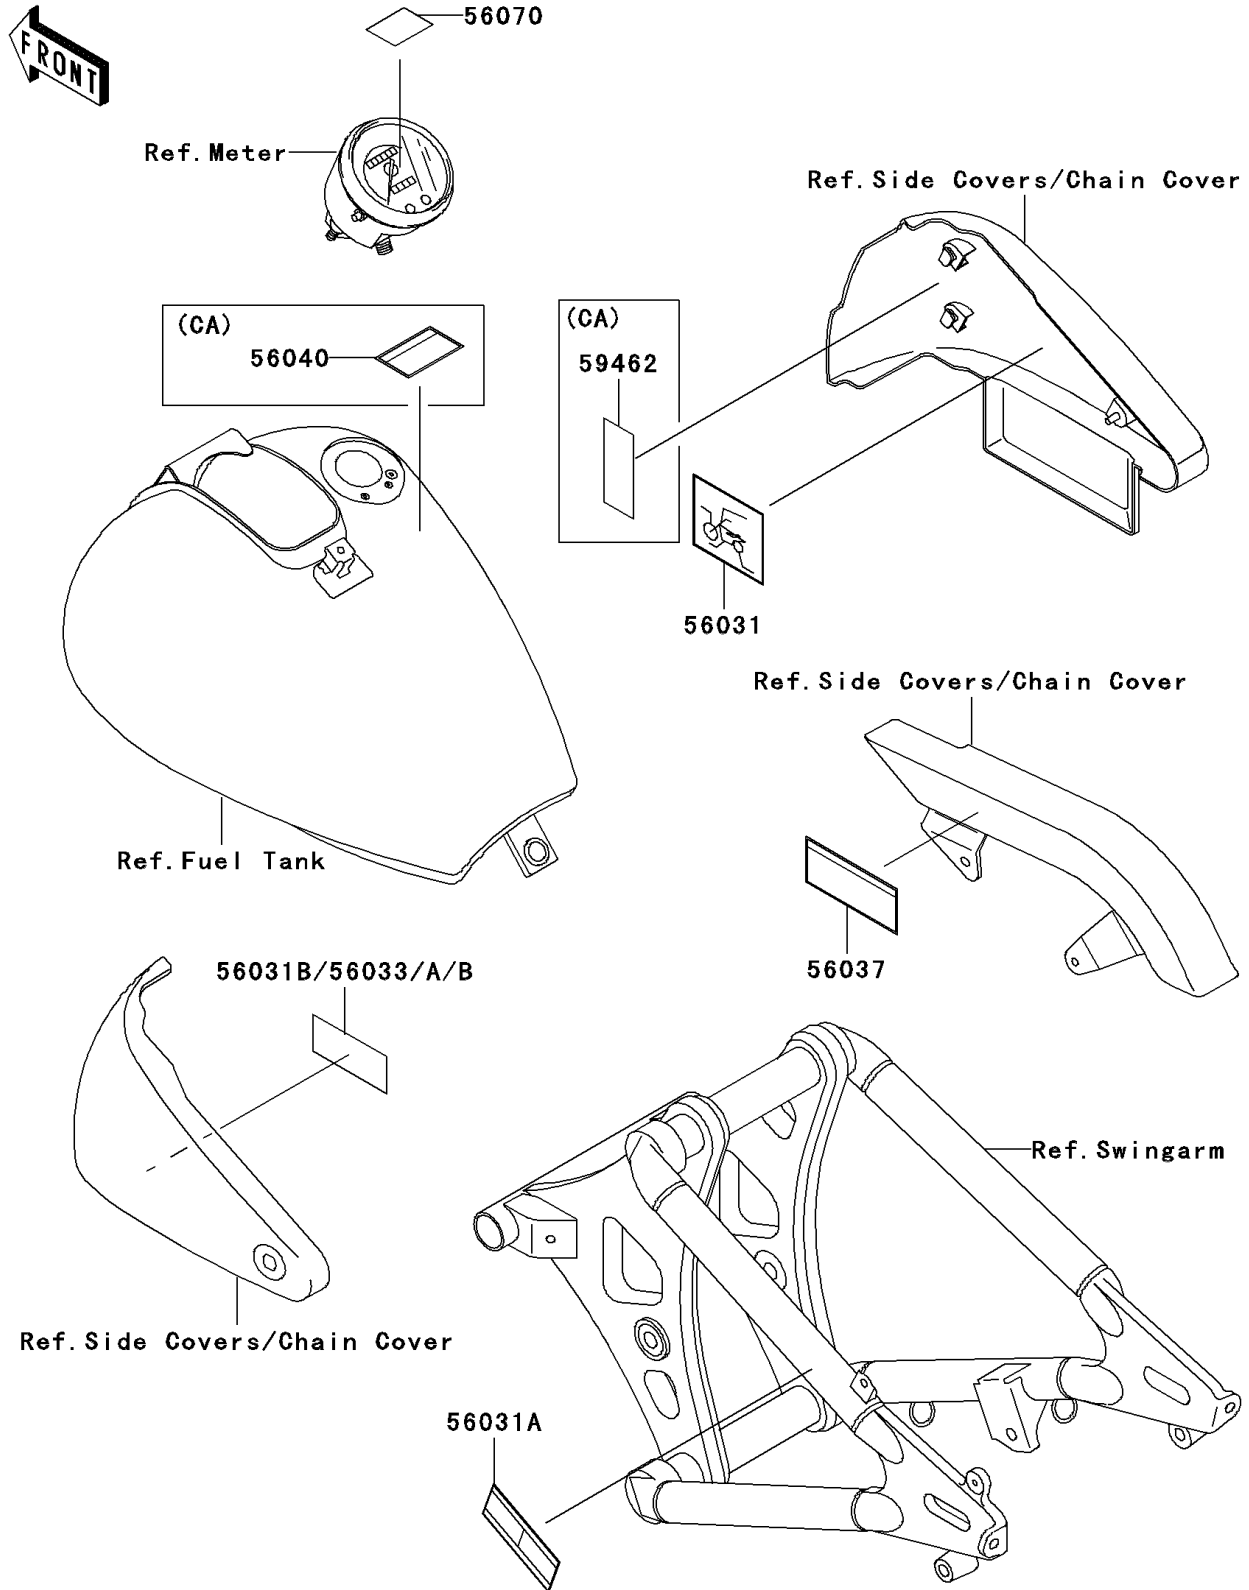

2002 Vulcan 800 PARTS DIAGRAM

Labels

F2860

2002 Vulcan 800 PARTS LIST

Labels

ITEM NAME	PART NUMBER	QUANTITY
LABEL-MANUAL,DAILY SAFETY (Ref # 56031)	56031-1936	1
LABEL-MANUAL,CHAIN (Ref # 56031A)	56031-1937	1
LABEL-MANUAL,OIL&OIL FILTER (Ref # 56033A)	56033-1273	1
LABEL-SPECIFICATION,TIRE&LOAD (Ref # 56037)	56037-1670	1
LABEL-WARNING,BREAK IN CAUTION (Ref # 56070)	56070-1095	1
LABEL-WARNING,EVAPO (Ref # 56040)	56040-1121	1
LABEL-CERTIFICATION,EVAPO ROUT (Ref # 59462)	59462-1755	1