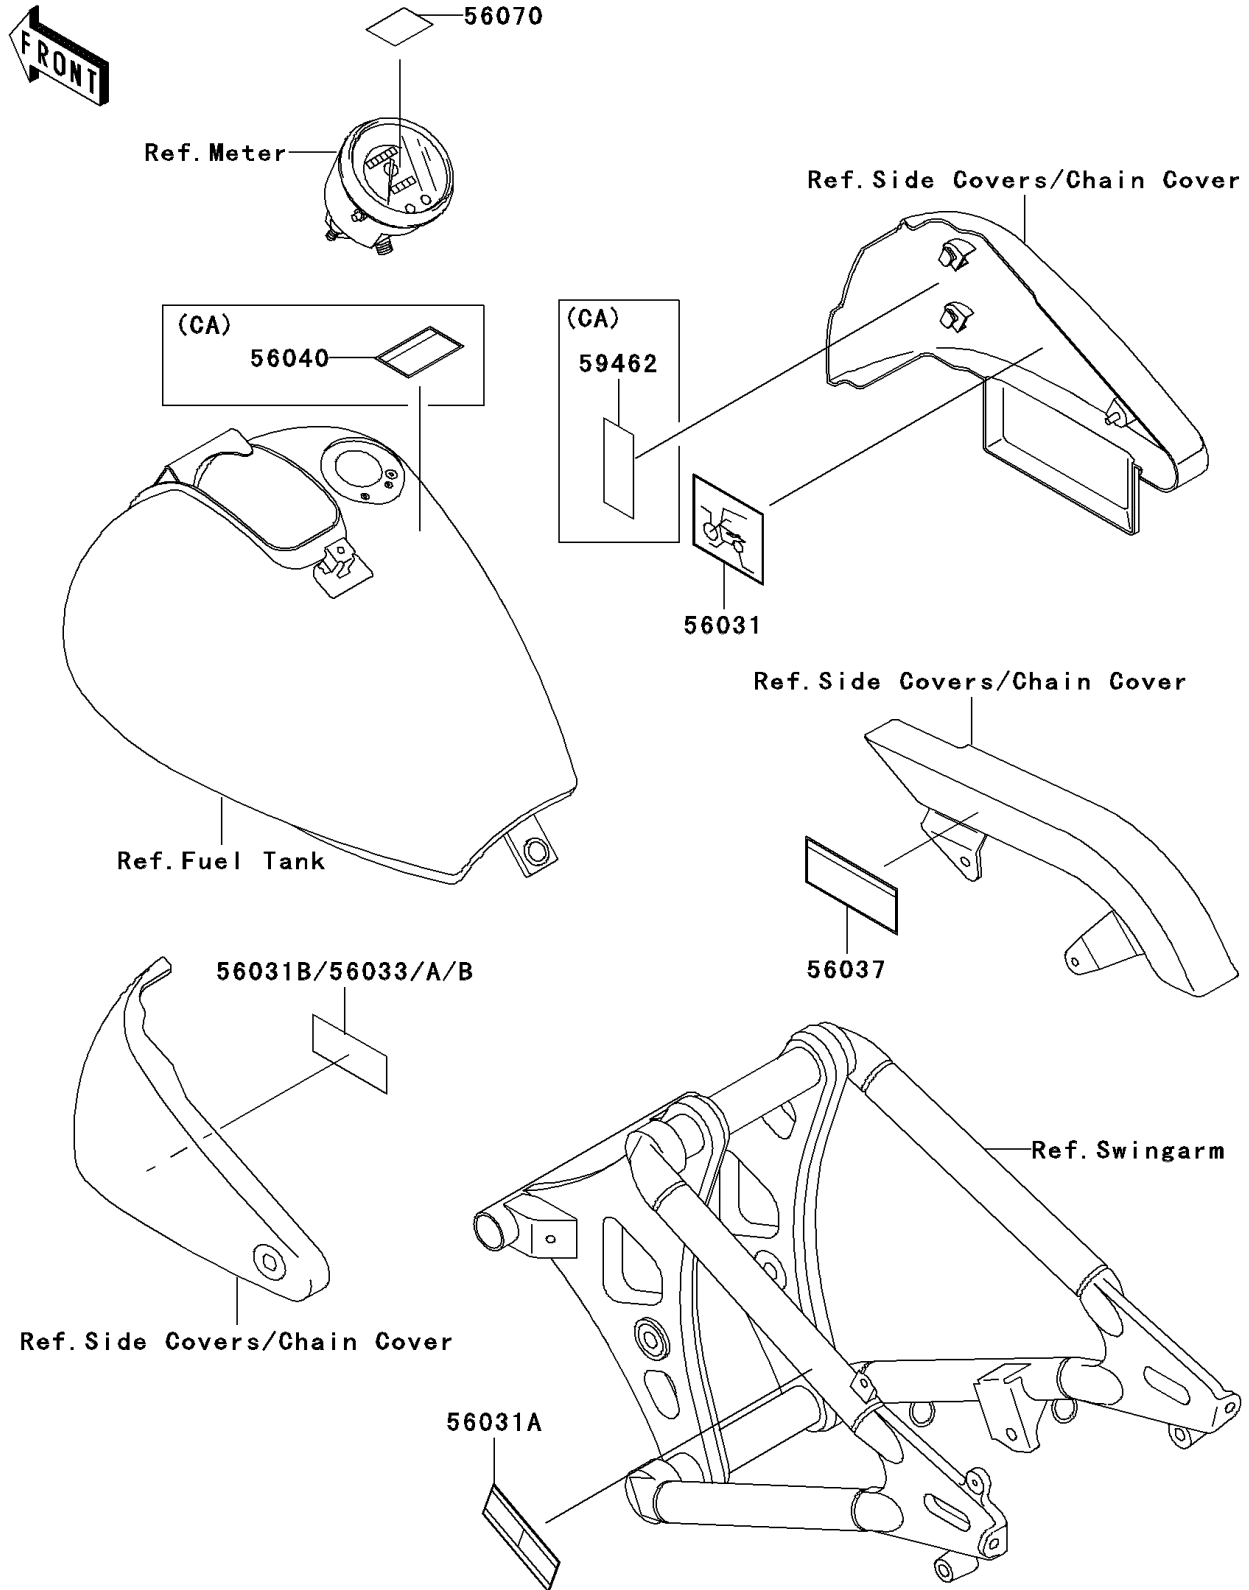

2003 Vulcan 800 PARTS DIAGRAM

Labels

F2860

2003 Vulcan 800 PARTS LIST

Labels

| ITEM NAME | PART NUMBER | QUANTITY |
|--|-------------|----------|
| LABEL-MANUAL,DAILY SAFETY (Ref # 56031) | 56031-1936 | 1 |
| LABEL-MANUAL,CHAIN (Ref # 56031A) | 56031-1937 | 1 |
| LABEL-MANUAL,OIL&OIL FILTER (Ref # 56033B) | 56033-1317 | 1 |
| LABEL-SPECIFICATION,TIRE&LOAD (Ref # 56037) | 56037-1670 | 1 |
| LABEL-WARNING,BREAK IN CAUTION (Ref # 56070) | 56070-1095 | 1 |
| LABEL-WARNING,EVAPO (Ref # 56040) | 56040-1121 | 1 |
| LABEL-CERTIFICATION,EVAPO ROUT (Ref # 59462) | 59462-1755 | 1 |