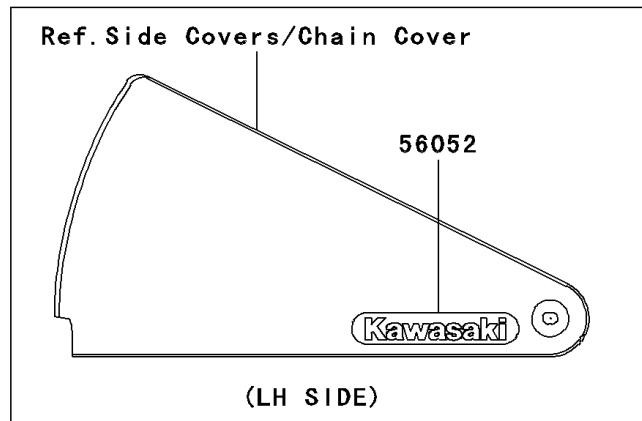

2003 Vulcan 800 PARTS DIAGRAM

Decals(VN800-A9)

F2861C

2003 Vulcan 800 PARTS LIST

Decals(VN800-A9)

ITEM NAME	PART NUMBER	QUANTITY
MARK,FUEL TANK,LH (Ref # 56051)	56051-1863	1
MARK,FUEL TANK,RH (Ref # 56051A)	56051-1864	1
MARK,SIDE COVER,KAWASAKI (Ref # 56052)	56052-1533	2
PATTERN,FUEL TANK,LH (Ref # 56066)	56066-1081	1
PATTERN,FUEL TANK,RH (Ref # 56066A)	56066-1082	1