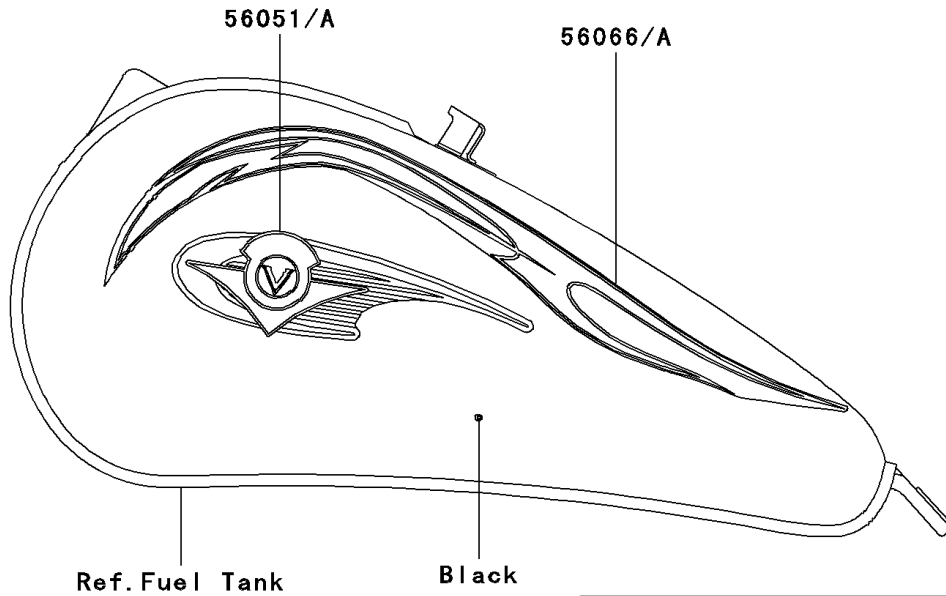

2003 Vulcan 800 PARTS DIAGRAM

Decals(VN800-A9)

F2861C

2003 Vulcan 800 PARTS LIST

Decals(VN800-A9)

ITEM NAME	PART NUMBER	QUANTITY
MARK,FUEL TANK,LH (Ref # 56051)	56051-1863	1
MARK,FUEL TANK,RH (Ref # 56051A)	56051-1864	1
MARK,SIDE COVER,KAWASAKI (Ref # 56052)	56052-1533	2
PATTERN,FUEL TANK,LH (Ref # 56066)	56066-1081	1
PATTERN,FUEL TANK,RH (Ref # 56066A)	56066-1082	1