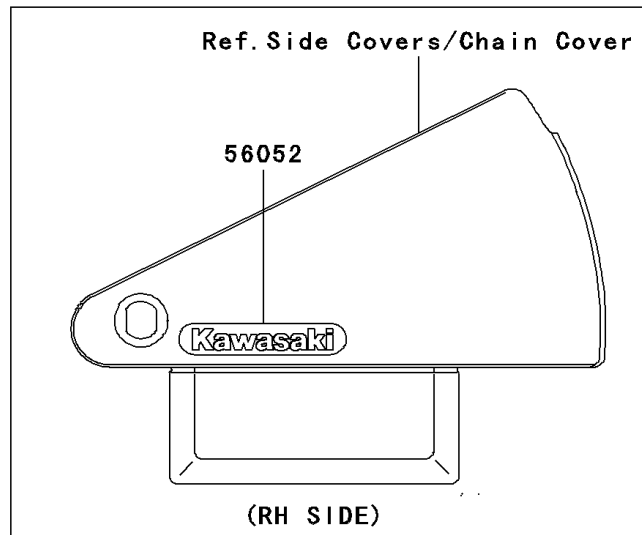

2003 Vulcan 800 PARTS DIAGRAM

Decals(VN800-A9)

F2861C

2003 Vulcan 800 PARTS LIST

Decals(VN800-A9)

ITEM NAME	PART NUMBER	QUANTITY
MARK,FUEL TANK,LH (Ref # 56051)	56051-1863	1
MARK,FUEL TANK,RH (Ref # 56051A)	56051-1864	1
MARK,SIDE COVER,KAWASAKI (Ref # 56052)	56052-1533	2
PATTERN,FUEL TANK,LH (Ref # 56066)	56066-1081	1
PATTERN,FUEL TANK,RH (Ref # 56066A)	56066-1082	1