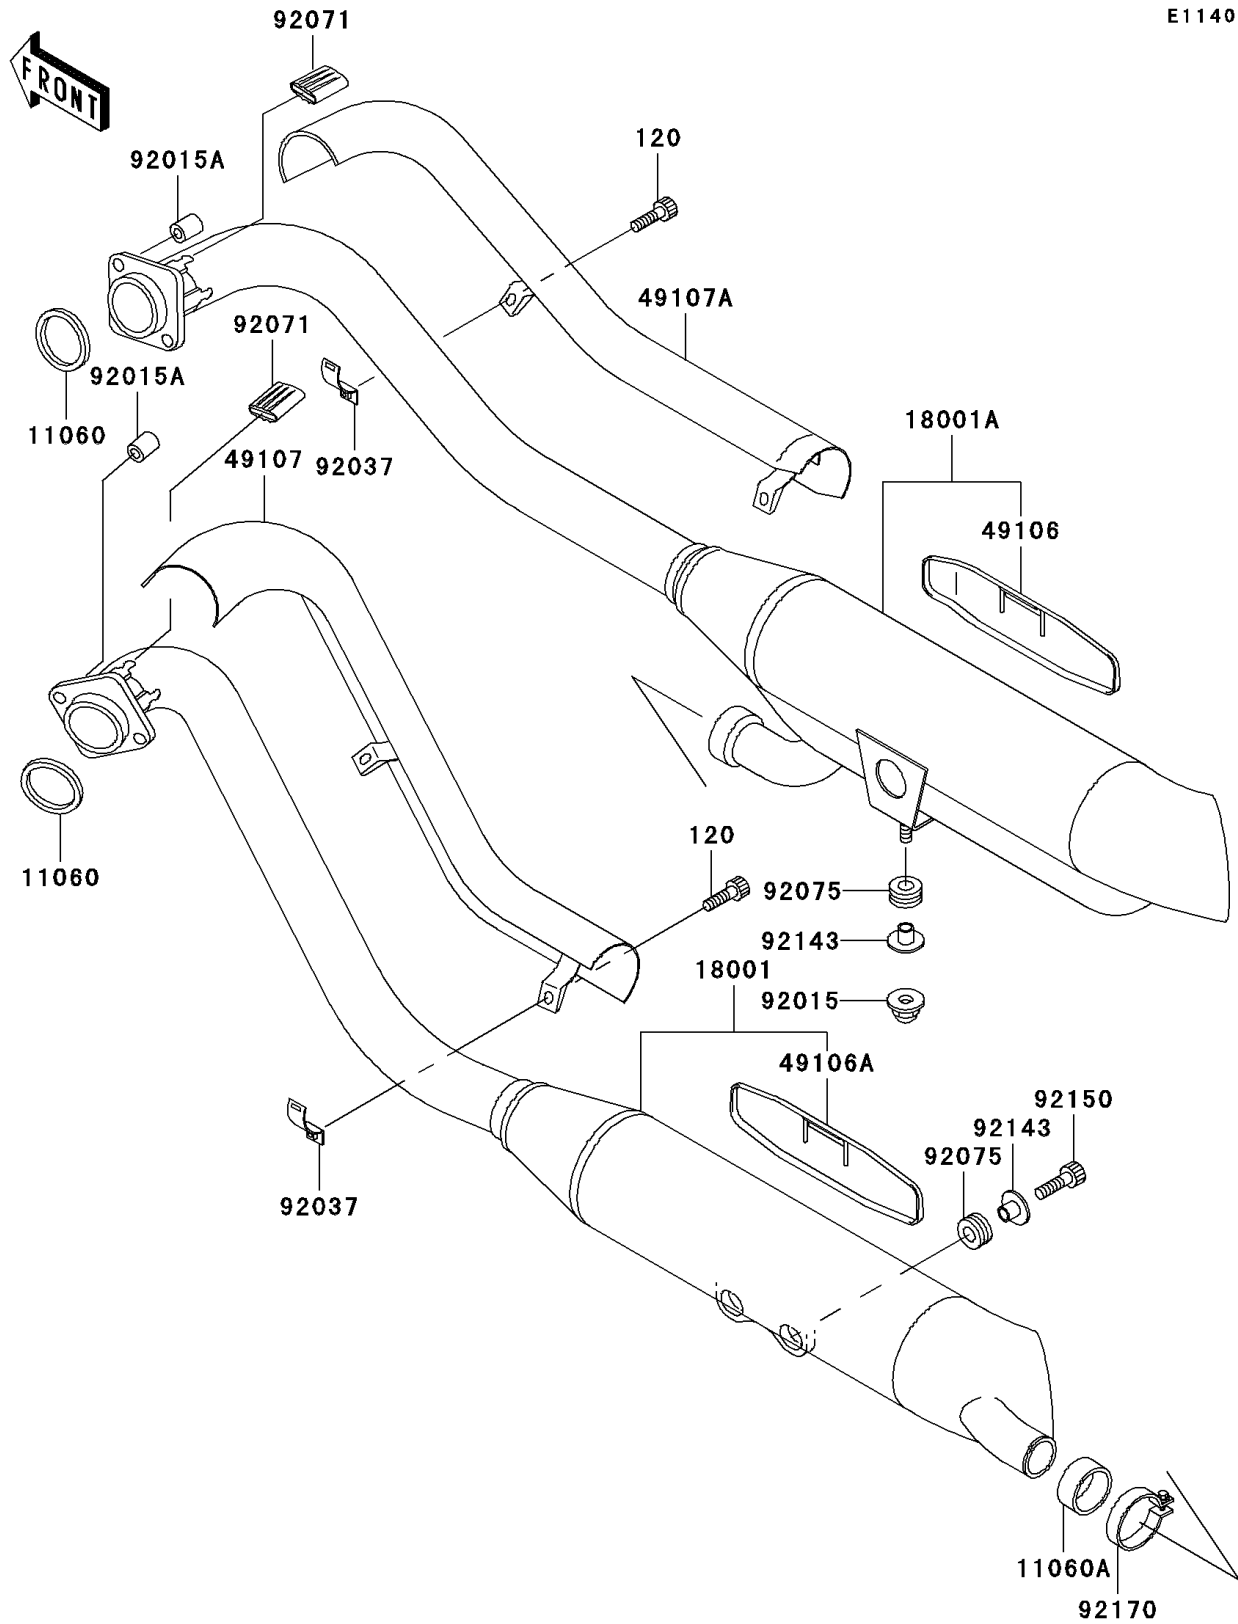

1999 Vulcan 800 Classic PARTS DIAGRAM

Muffler(s)

E1140

1999 Vulcan 800 Classic PARTS LIST

Muffler(s)

ITEM NAME	PART NUMBER	QUANTITY
BOLT-SOCKET (Ref # 120)	120Z0620	4
GASKET,EXHAUST PIPE (Ref # 11060)	11060-1680	2
GASKET,JOINT (Ref # 11060A)	11060-1681	1
MUFFLER,FR (Ref # 18001)	18001-1932	1
MUFFLER,RR (Ref # 18001A)	18001-1933	1
COVER-MUFFLER,RR (Ref # 49106)	49106-1179	1
COVER-MUFFLER,FR (Ref # 49106A)	49106-1182	1
COVER-EXHAUST PIPE,FR (Ref # 49107)	49107-1113	1
COVER-EXHAUST PIPE,RR (Ref # 49107A)	49107-1114	1
NUT,CAP,8MM (Ref # 92015)	92015-1370	1
NUT (Ref # 92015A)	92015-1983	4
CLAMP,EXHAUST PIPE COVER (Ref # 92037)	92037-1613	4
GROMMET (Ref # 92071)	92071-1226	4
DAMPER (Ref # 92075)	92075-1898	3
COLLAR (Ref # 92143)	92143-1753	3
BOLT,SOCKET,8X25 (Ref # 92150)	92150-1912	2
CLAMP (Ref # 92170)	92170-1538	1