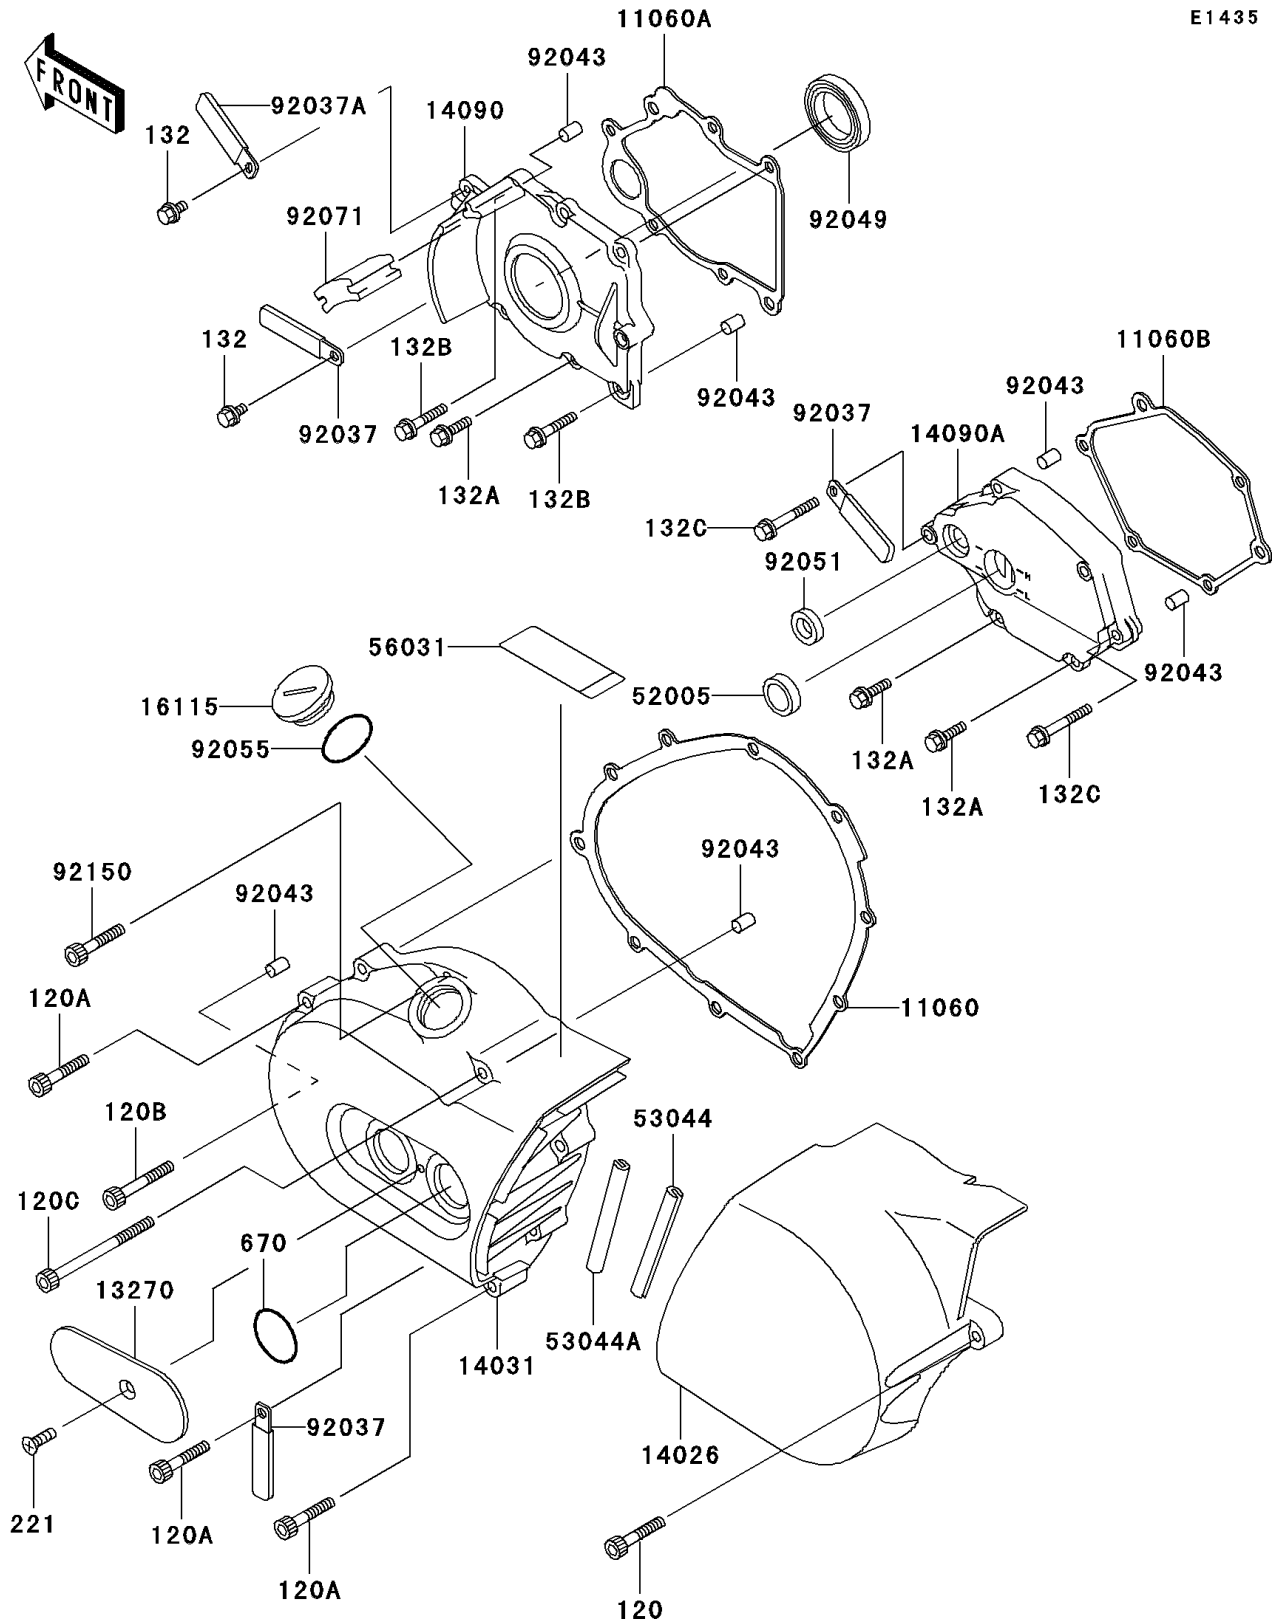

1996 Vulcan 800 Classic PARTS DIAGRAM

Left Engine Cover(s)

E1435

1996 Vulcan 800 Classic PARTS LIST

Left Engine Cover(s)

ITEM NAME	PART NUMBER	QUANTITY
BOLT-SOCKET (Ref # 120)	120R0630	1
BOLT-SOCKET (Ref # 120A)	120R0635	7
BOLT-SOCKET (Ref # 120B)	120R0645	1
BOLT-SOCKET (Ref # 120C)	120R0685	1
BOLT-FLANGED-SMALL,6X10 (Ref # 132)	132H0610	2
BOLT-FLANGED-SMALL (Ref # 132A)	132J0620	7
BOLT-FLANGED-SMALL (Ref # 132B)	132J0630	2
BOLT-FLANGED-SMALL,6X40 (Ref # 132C)	132J0640	4
SCREW-CSK-CROS,6X14 (Ref # 221)	221R0614	1
O RING (Ref # 670)	670B3034	2
GASKET,GENERATOR COVER (Ref # 11060)	11060-1089	1
GASKET,TRANSMISSION COVER (Ref # 11060A)	11060-1683	1
GASKET,MECHANISM COVER (Ref # 11060B)	11060-1685	1
PLATE (Ref # 13270)	13270-1397	1
COVER-CHAIN (Ref # 14026)	14026-1217	1
COVER-GENERATOR (Ref # 14031)	14031-1308	1
COVER,TRANSMISSION (Ref # 14090)	14090-1552	1
COVER,MECHANISM (Ref # 14090A)	14090-1559	1
CAP-OIL FILLER (Ref # 16115)	16115-1063	1
GAUGE,OIL LEVEL (Ref # 52005)	52005-1009	1
TRIM (Ref # 53044)	53044-1285	1
TRIM (Ref # 53044A)	53044-1286	1
LABEL-MANUAL,OIL CAPACITY (Ref # 56031)	56031-1894	1
CLAMP,L=45 (Ref # 92037)	92037-1539	3
CLAMP (Ref # 92037A)	92037-1993	1
PIN,6.2X8X14 (Ref # 92043)	92043-1263	6
SEAL-OIL,TC32488 (Ref # 92049)	92049-1361	1
SEAL-OIL,TB13225.5 (Ref # 92051)	92051-005	1
RING-O,31.7X2.4 (Ref # 92055)	92055-049	1

1996 Vulcan 800 Classic PARTS LIST

Left Engine Cover(s)

ITEM NAME	PART NUMBER	QUANTITY
GROMMET (Ref # 92071)	92071-1232	1
BOLT,SOCKET,6X35 (Ref # 92150)	92150-1887	1