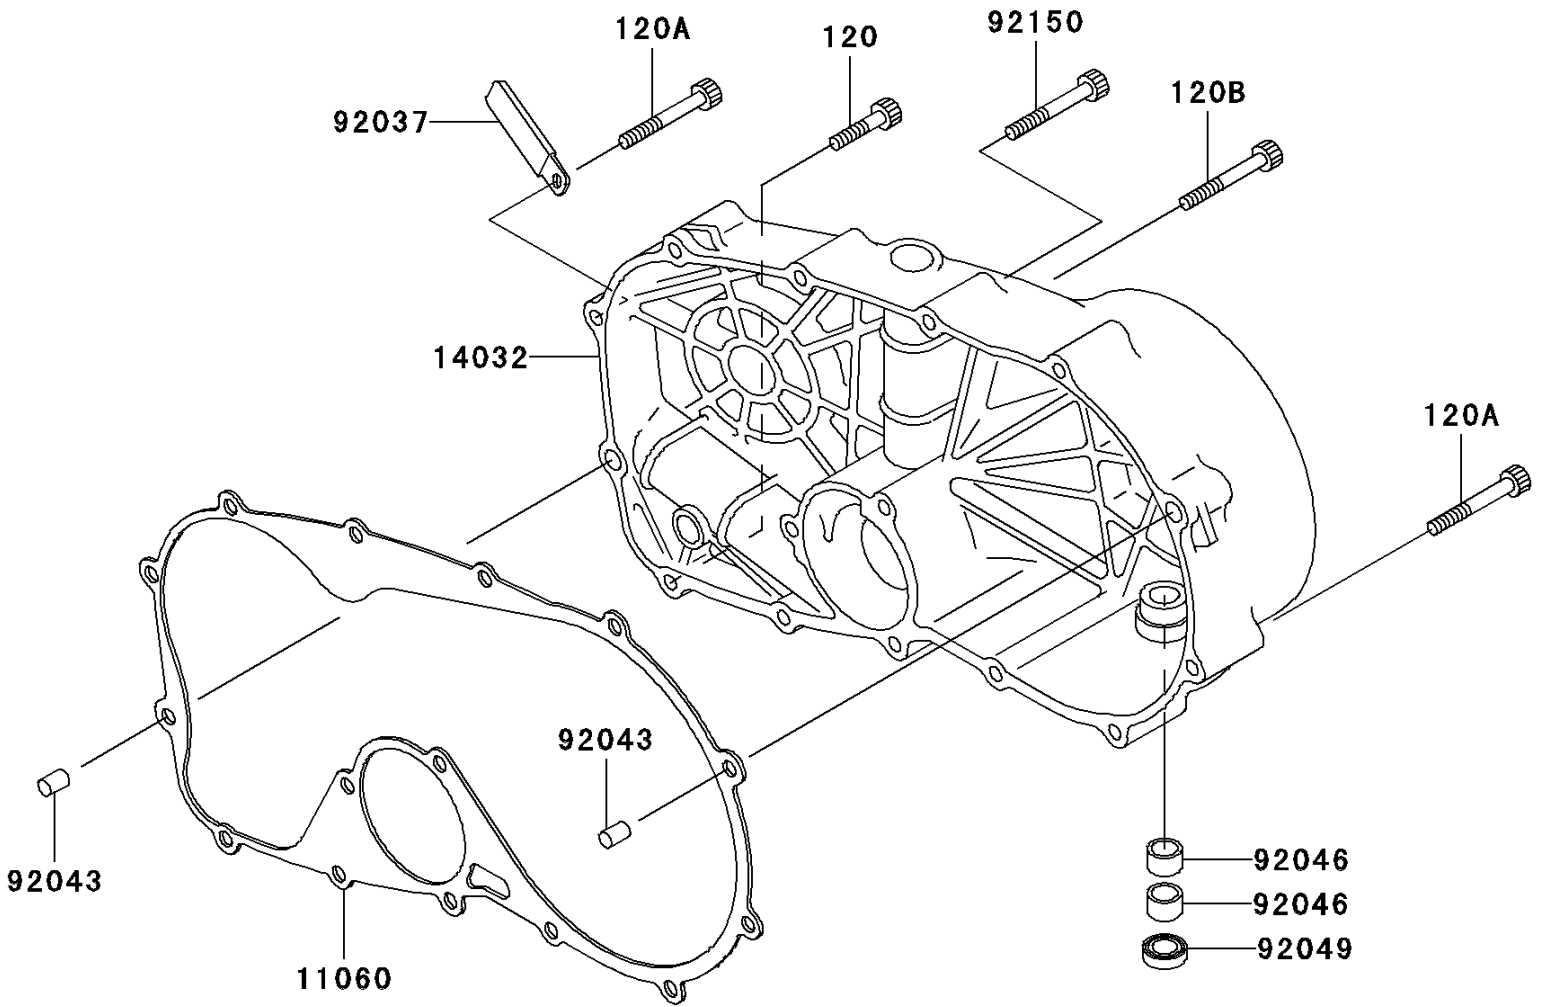

1996 Vulcan 800 Classic PARTS DIAGRAM

Right Engine Cover(s)

E1436

1996 Vulcan 800 Classic PARTS LIST

Right Engine Cover(s)

ITEM NAME	PART NUMBER	QUANTITY
BOLT-SOCKET (Ref # 120)	120R0630	3
BOLT-SOCKET (Ref # 120A)	120R0650	10
BOLT-SOCKET (Ref # 120B)	120R0665	1
GASKET,CLUTCH COVER (Ref # 11060)	11060-1926	1
COVER-CLUTCH (Ref # 14032)	14032-1403	1
CLAMP,WIRING HARNESS,L=60 (Ref # 92037)	92037-1069	1
PIN,6.2X8X14 (Ref # 92043)	92043-1263	2
BEARING-NEEDLE,HK1210 (Ref # 92046)	92046-1010	2
SEAL-OIL,TB12205.5 (Ref # 92049)	92049-1271	1
BOLT,SOCKET,6X50 (Ref # 92150)	92150-1436	1