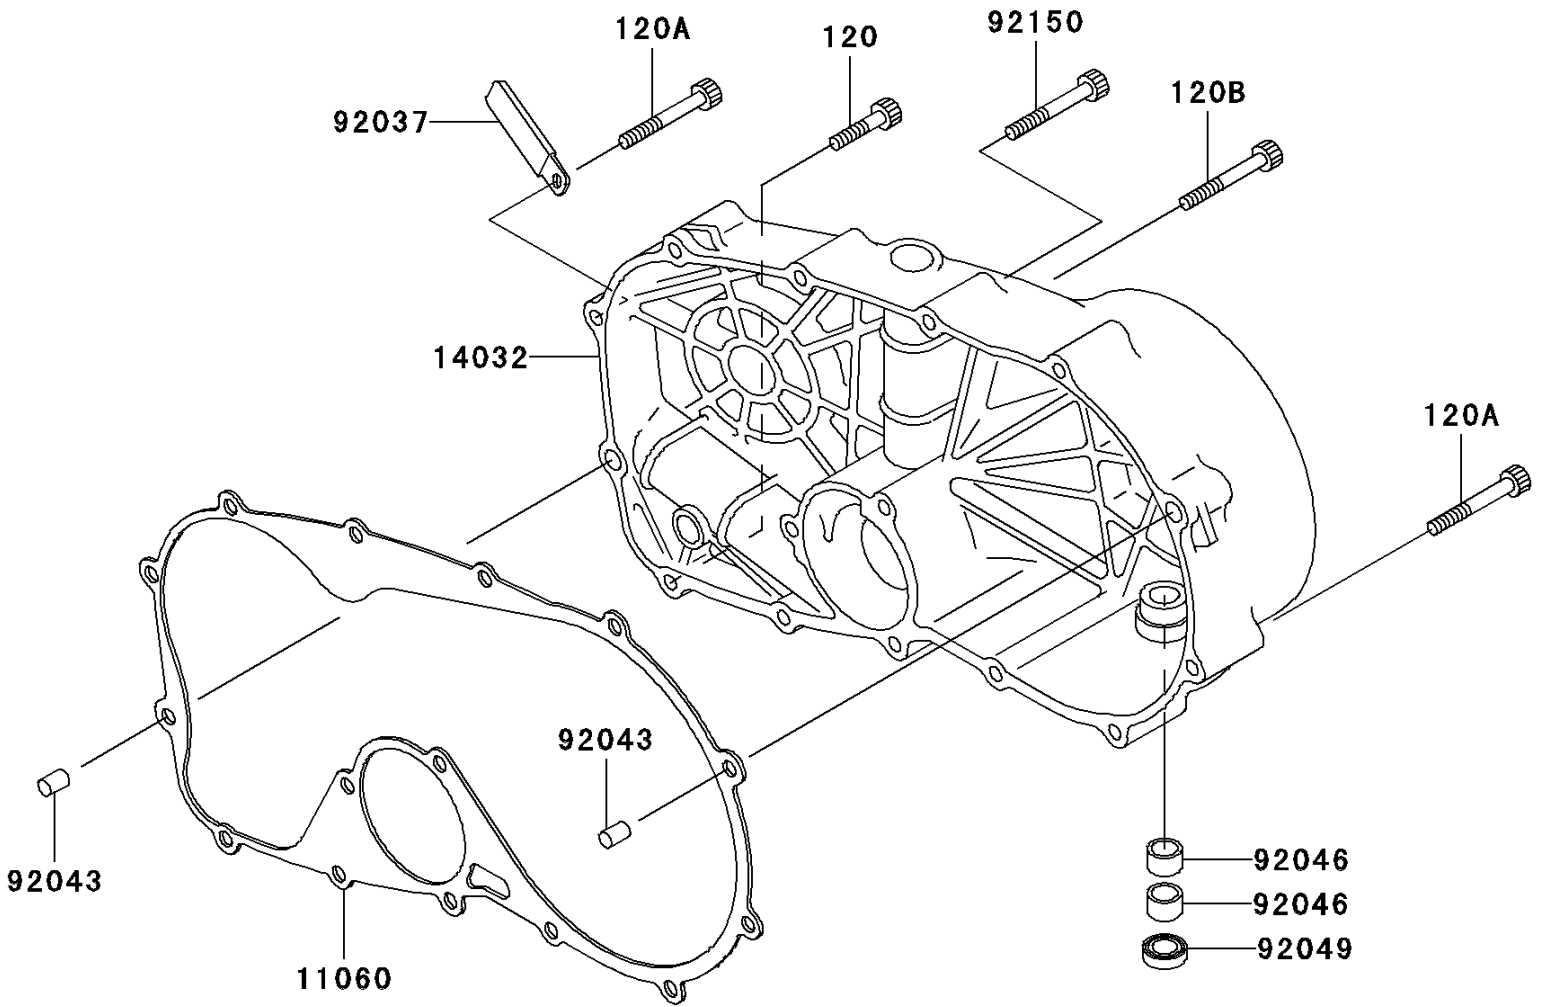

# 1996 Vulcan 800 Classic PARTS DIAGRAM

Right Engine Cover(s)

E1436

# 1996 Vulcan 800 Classic PARTS LIST

Right Engine Cover(s)

ITEM NAME	PART NUMBER	QUANTITY
BOLT-SOCKET (Ref # 120)	120R0630	3
BOLT-SOCKET (Ref # 120A)	120R0650	10
BOLT-SOCKET (Ref # 120B)	120R0665	1
GASKET,CLUTCH COVER (Ref # 11060)	11060-1926	1
COVER-CLUTCH (Ref # 14032)	14032-1403	1
CLAMP,WIRING HARNESS,L=60 (Ref # 92037)	92037-1069	1
PIN,6.2X8X14 (Ref # 92043)	92043-1263	2
BEARING-NEEDLE,HK1210 (Ref # 92046)	92046-1010	2
SEAL-OIL,TB12205.5 (Ref # 92049)	92049-1271	1
BOLT,SOCKET,6X50 (Ref # 92150)	92150-1436	1